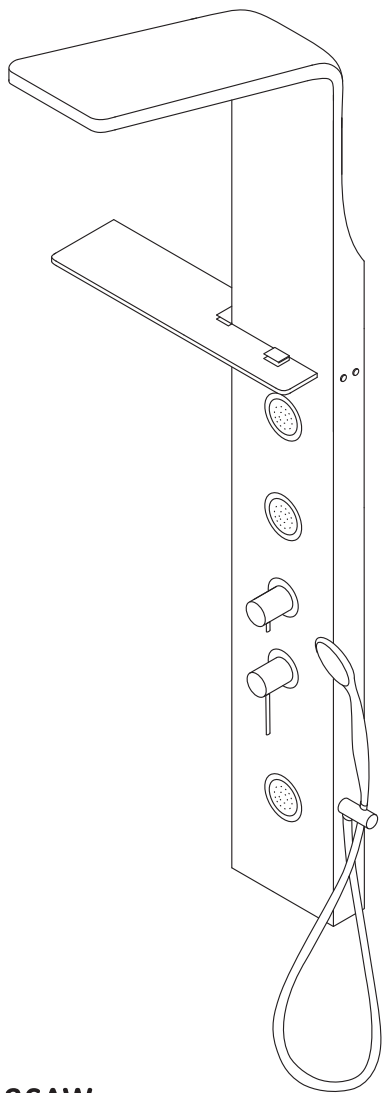

AM·PM

Joy
W85P-2-136AW

ENG Shower panel

RUS Душевая панель