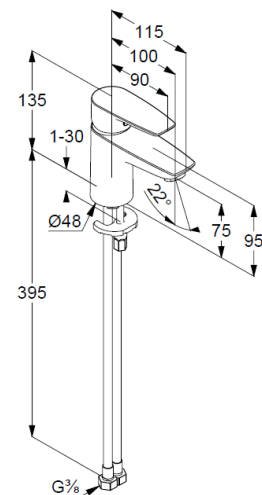

Technical Data

Product: KLUDI PURE&SOLID
single lever basin mixer 75
DN 15

Article-Nr.: 340280575

Surface: 05 chrome

Product description

manufacturer KLUDI GmbH & Co. KG
Typ: KLUDI PURE&SOLID
single lever basin mixer 75,
DN 15/ PN 10
Art. Nr. 340280575
basin mixer
single lever mixer
single hole mounted
solid handle, metal
aerator M24
ceramic cartridge with hotwater safety device
flow rate at 3 bar = 7 l/ min.
flexible hoses G 3/8 DVGW approved
rapid installation set

Product Picture

Dimensional drawing

Flow rate diagram

Достоверную информацию уточняйте на santehnica.ru.