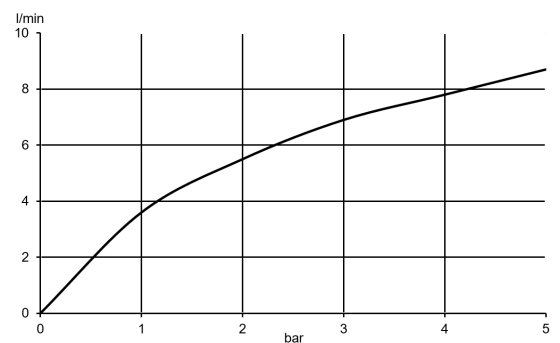

Technical Data

Product: KLUDI PURE&SOLID
single lever basin mixer 75
DN 15

Article-Nr.: 340280575

Surface: 05 chrome

Product description

manufacturer KLUDI GmbH & Co. KG
Typ: KLUDI PURE&SOLID
single lever basin mixer 75,
DN 15/ PN 10
Art. Nr. 340280575
basin mixer
single lever mixer
single hole mounted
solid handle, metal
aerator M24
ceramic cartridge with hotwater safety device
flow rate at 3 bar = 7 l/ min.
flexible hoses G 3/8 DVGW approved
rapid installation set

Product Picture

Dimensional drawing

Flow rate diagram

Достоверную информацию уточняйте на santehnica.ru.