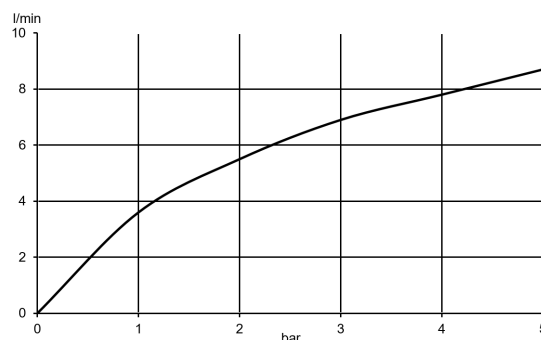

Technical Data

Product: KLUDI PURE&SOLID
single lever basin mixer 100
DN 15

Article-Nr.: 342900575

Surface: 05 chrome

Product description

manufacturer KLUDI GmbH & Co. KG
Typ: KLUDI PURE&SOLID
single lever basin mixer 100,
DN 15/ PN 10
Art. Nr. 342900575
basin mixer
single lever mixer
single hole mounted
solid handle, metal
aerator M24
ceramic cartridge with hotwater safety device
flow rate at 3 bar = 7 l/ min.
flexible hoses G 3/8 DVGW approved
rapid installation set
pop up waste 1 1/4" metal

Product Picture

Dimensional drawing

Flow rate diagram

Достоверную информацию уточняйте на santehnica.ru.