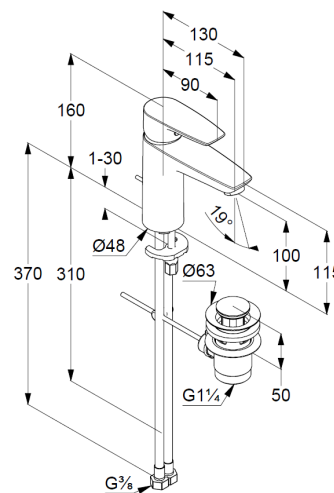

Technical Data

Product: KLUDI PURE&SOLID
single lever basin mixer 100
DN 15

Article-Nr.: 342900575

Surface: 05 chrome

Product description

manufacturer KLUDI GmbH & Co. KG
Typ: KLUDI PURE&SOLID
single lever basin mixer 100,
DN 15/ PN 10
Art. Nr. 342900575
basin mixer
single lever mixer
single hole mounted
solid handle, metal
aerator M24
ceramic cartridge with hotwater safety device
flow rate at 3 bar = 7 l/ min.
flexible hoses G 3/8 DVGW approved
rapid installation set
pop up waste 1 1/4" metal

Product Picture

Dimensional drawing

Flow rate diagram

Достоверную информацию уточняйте на santehnica.ru.