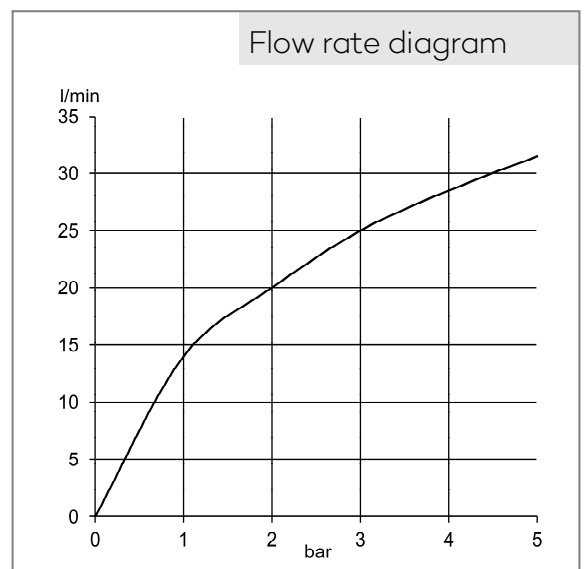

Technical Data

Product: KLUDI PURE&EASY
Concealed single lever shower mixer,

Article-Nr.: 376550565

Surface: 05 chrome

Product description

manufacturer KLUDI GmbH & Co. KG

Typ: KLUDI PURE&EASY

Concealed single lever shower mixer,
PN 10

Art. Nr. 376550565

concealed shower mixer

single lever mixer

trim set without pre-installation set

pre installation set KLUDI FLEXX.BOXX Art. Nr. 88011

trim set with functional unit

wall mounted

solid lever, metal

ceramic cartridge with hotwater safety device

flow rate at 3 bar = 25 l/ min.