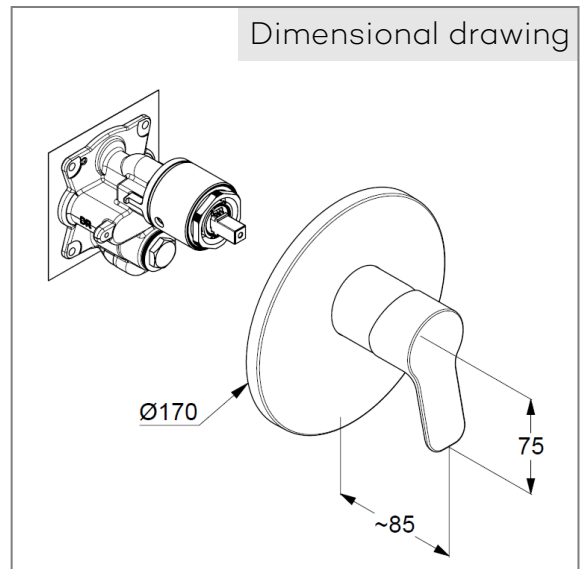

Flow rate diagram