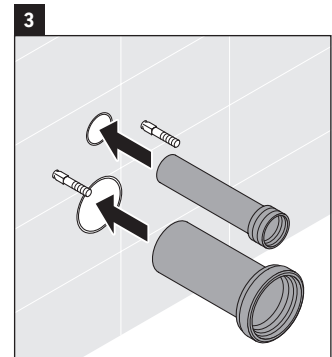

Durafix

K81 40 37
Order no. 57199/21.01.3 We reserve the right to make technical improvements and enhance the appearance of the products shown.