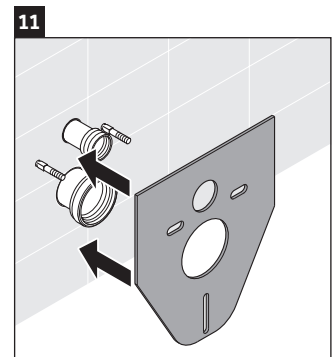

Durafix

K81 40 37
Order no. 57199/21.01.3 We reserve the right to make technical improvements and enhance the appearance of the products shown.