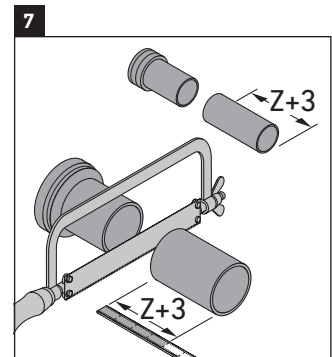

Durafix

K81 40 37
Order no. 57199/21.01.3 We reserve the right to make technical improvements and enhance the appearance of the products shown.