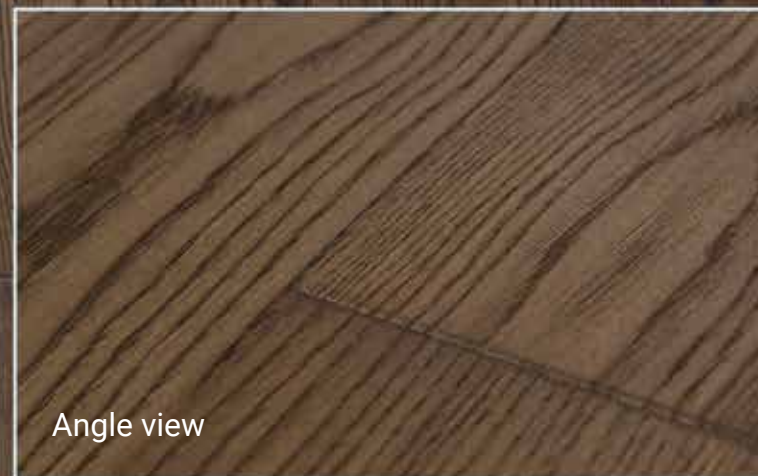

UNI Nature + UNI Rustic

Angle view

Colored

Brushed

Midi bevel

Color variation

Knots

Sapwood