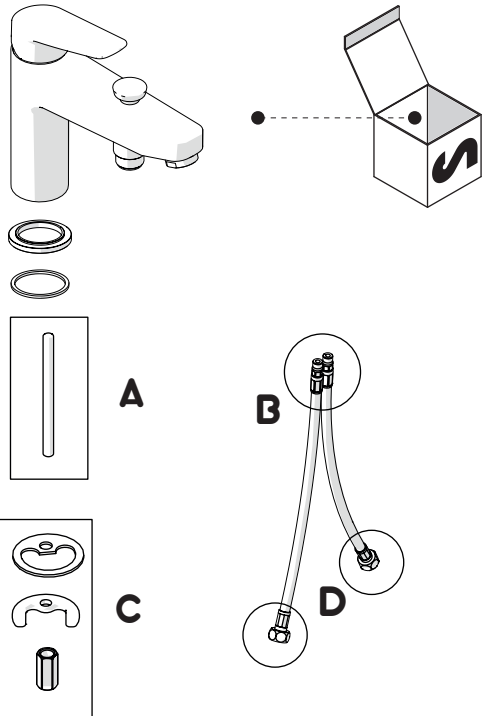

Not included / Non incluso / Non Inclus / Nie zawarty/ No incluido / Nao incluido

1