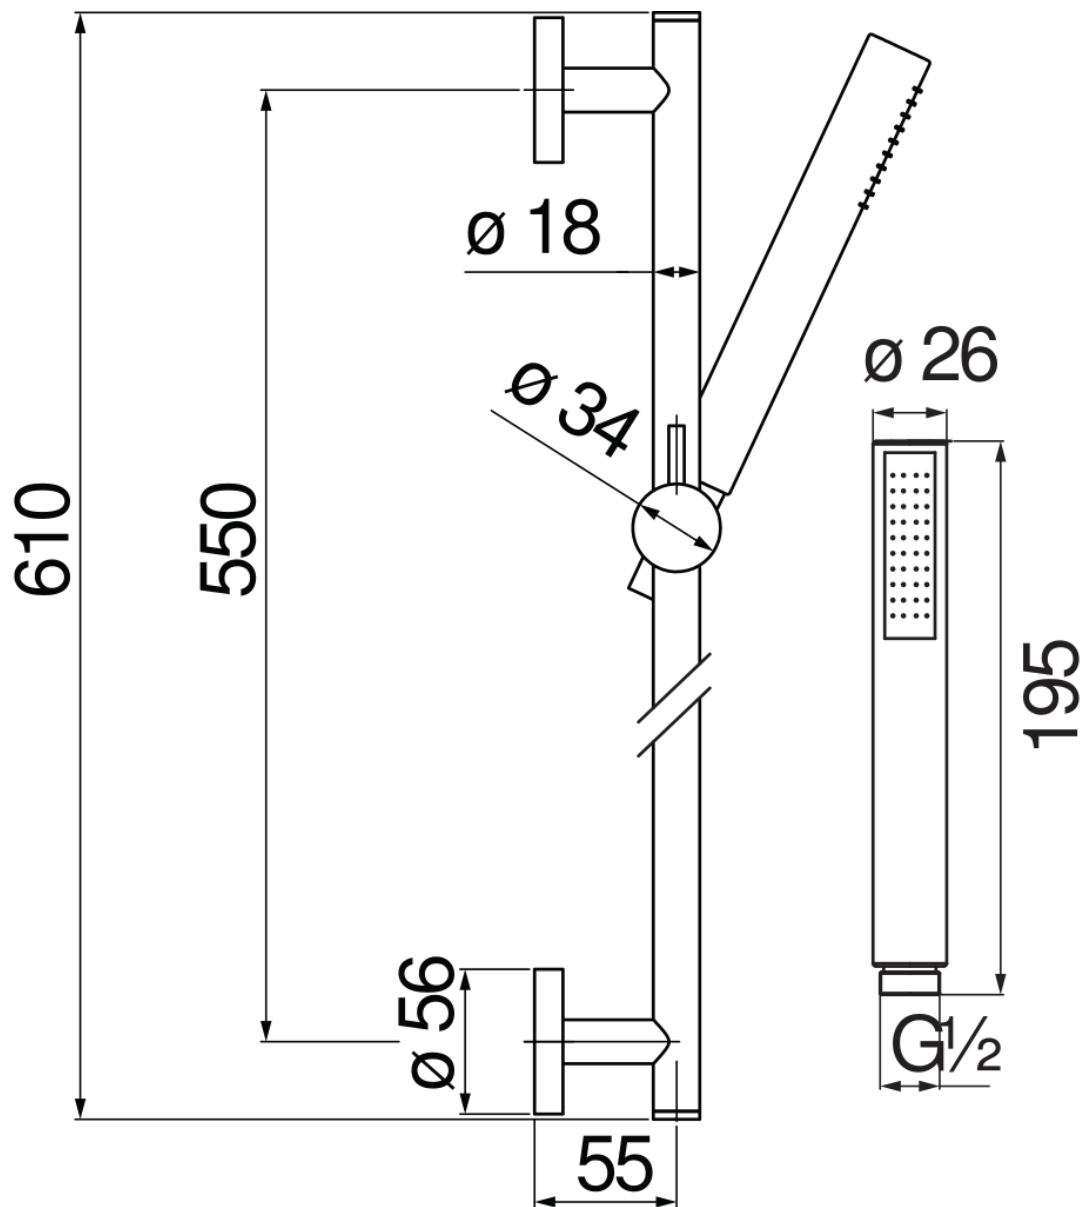

SPECIFICATIONS

Wall rail

Red canyon PVD

Sliding swivel hand shower support

Single jet hand shower and 150 cm hose

Packaging: 1,016 kg

FLOW RATE DIAGRAM: HOT/COLD WATER

— Hand shower