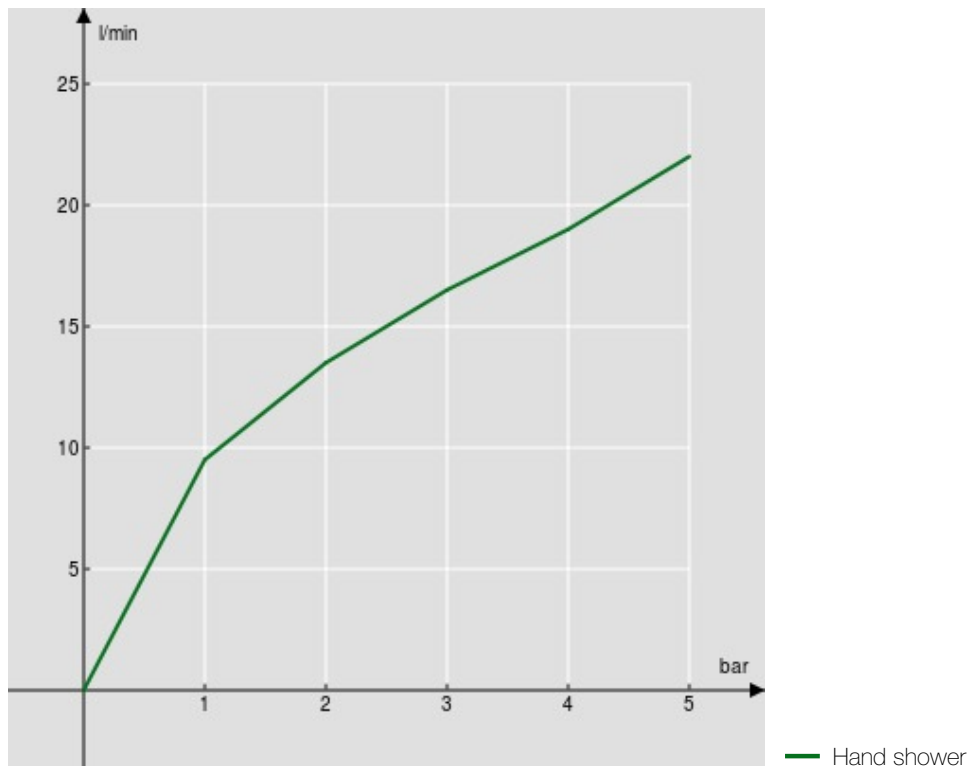

SPECIFICATIONS

Shower set

Red canyon PVD

Adjustable hand shower support

Single jet hand shower and 150 cm hose

Packaging: 24 x 25 x 8 cm / 0,0048 m³ / 0,64 kg

FLOW RATE DIAGRAM: HOT/COLD WATER

Достоверную информацию уточняйте на santehnica.ru.