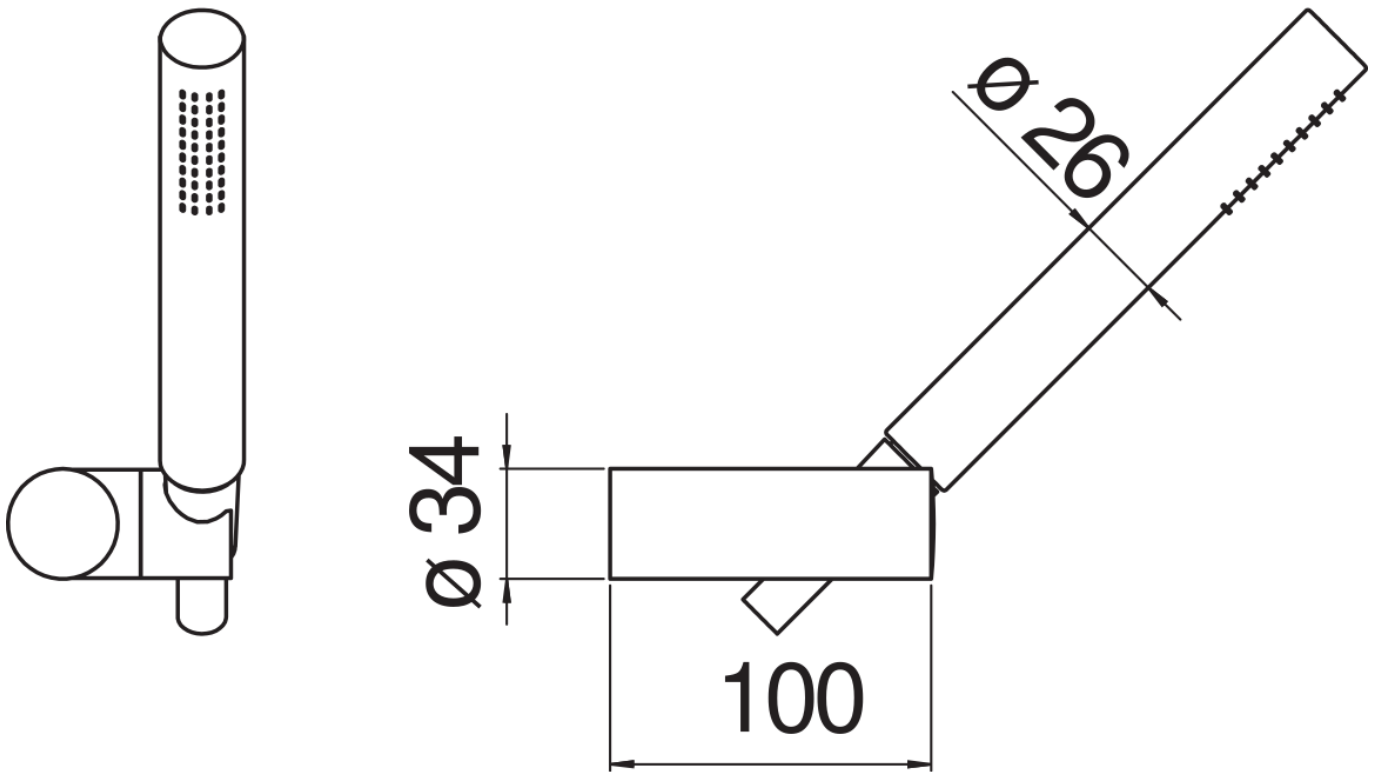

SPECIFICATIONS

Shower set

Red canyon PVD

Adjustable hand shower support

Single jet hand shower and 150 cm hose

Packaging: 24 x 25 x 8 cm / 0,0048 m³ / 0,64 kg

FLOW RATE DIAGRAM: HOT/COLD WATER

Достоверную информацию уточняйте на santehnica.ru.