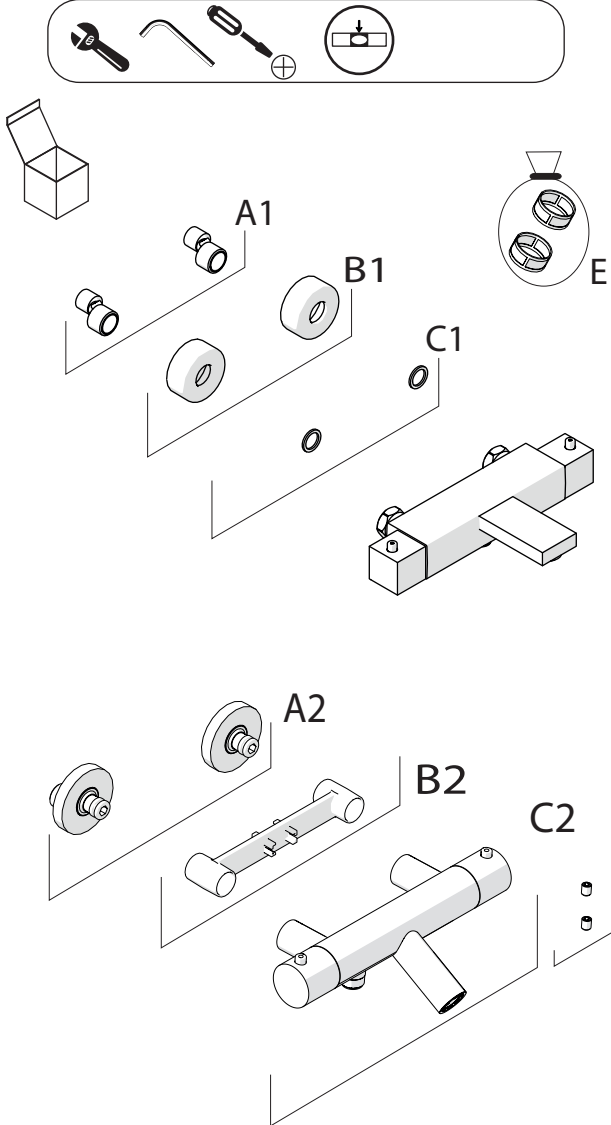

Not included / Non incluso / Non Inclus / Nie zawarty/ No incluido / Nao incluido

1