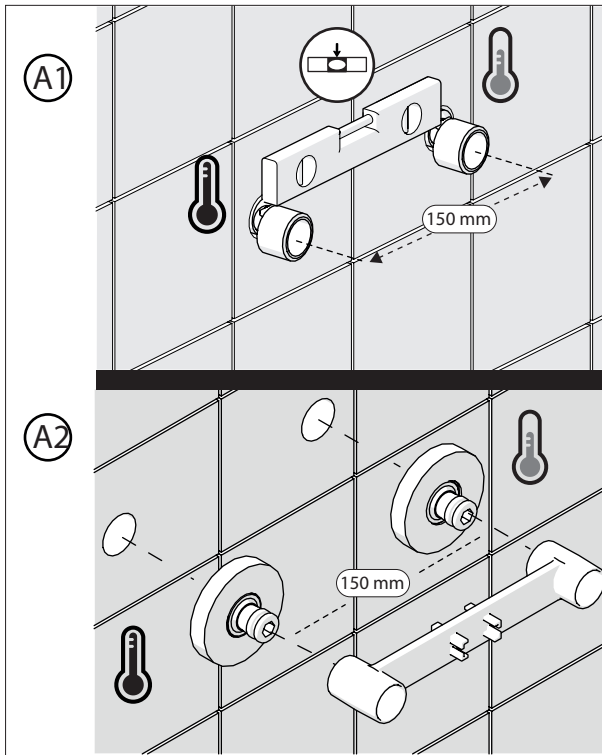

Not included / Non incluso / Non Inclus / Nie zawarty/ No incluido / Nao incluido

1