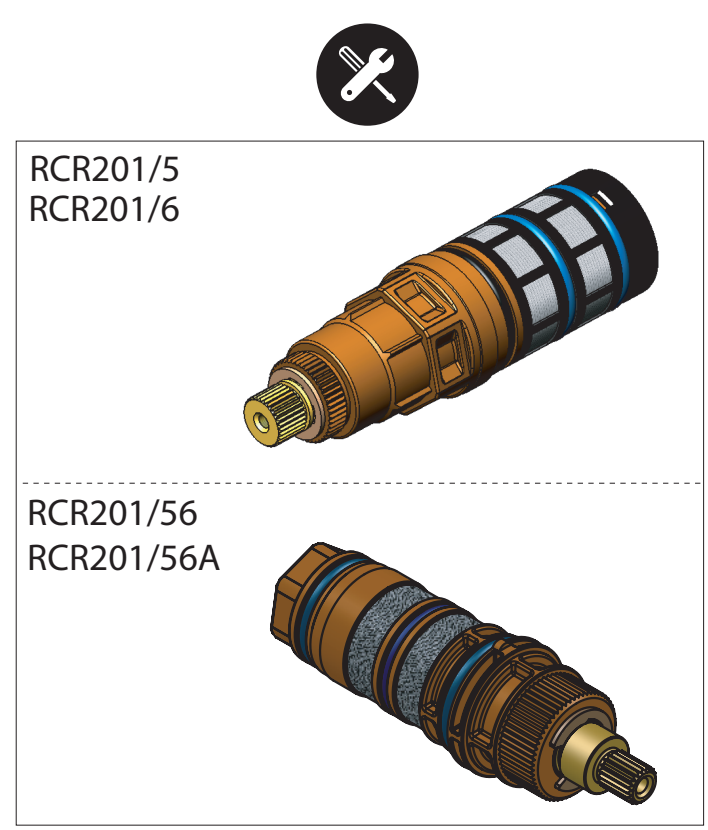

RCR201/5

1

RCR201/6

MAX 50° C

RCR201/56
RCR201/56A

- RCR201/56
- COLOR GREEN ●
- RCR201/56A
- COLOR BLUE ●

RCR201/5
RCR201/6

2

RCR201/5

3

RCR201/6

RCR201/5

4

RCR201/6

RCR201/5

5