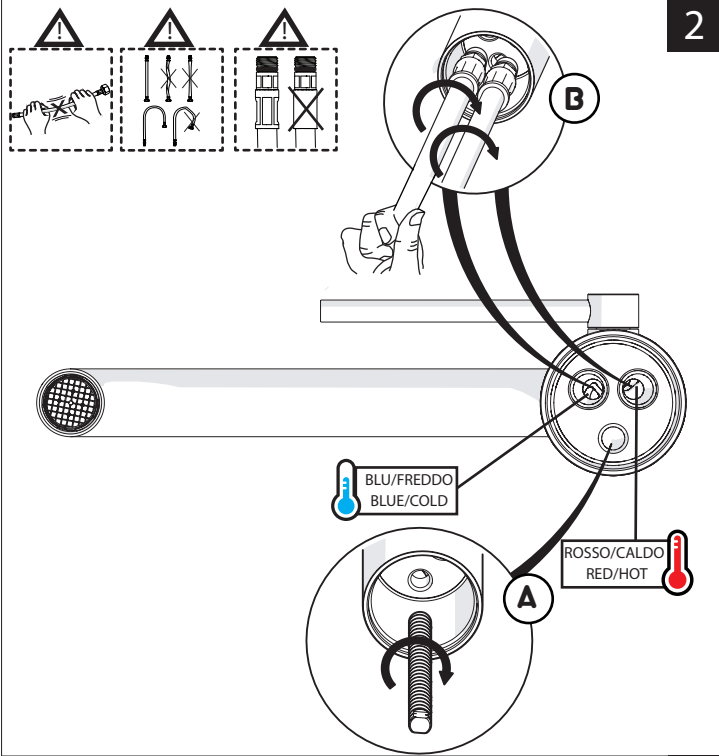

Not included / Non incluso / Non Inclus / Nie zawarty/ No incluido / Nao incluido

1

SOLO PER / ONLY FOR
VE125118/2-VE125128/2
VE125148/2-VE125168/2
SCARICO INIVERSALE SKIP-UP
UNIVERSAL WASTE

Ø 33.5/35 mm