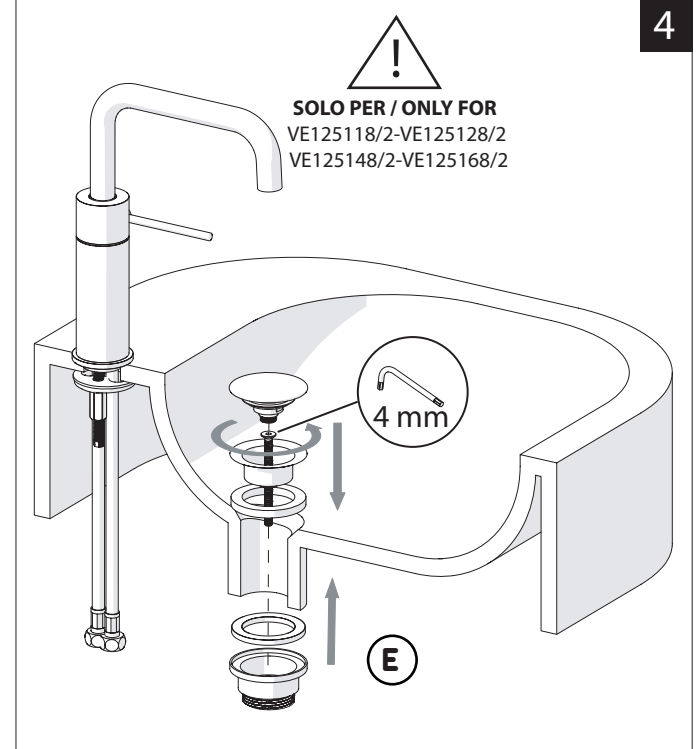

Not included / Non incluso / Non Inclus / Nie zawarty/ No incluido / Nao incluido

1

SOLO PER / ONLY FOR
VE125118/2-VE125128/2
VE125148/2-VE125168/2
SCARICO INIVERSALE SKIP-UP
UNIVERSAL WASTE

Ø 33.5/35 mm