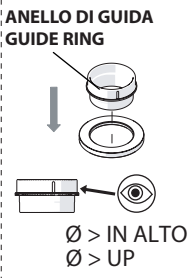

Not included / Non incluso / Non Inclus / Nie zawarty/ No incluido / Nao incluido

1

SOLO PER / ONLY FOR
VE125118/2-VE125128/2
VE125148/2-VE125168/2
SCARICO INIVERSALE SKIP-UP
UNIVERSAL WASTE

Ø 33.5/35 mm