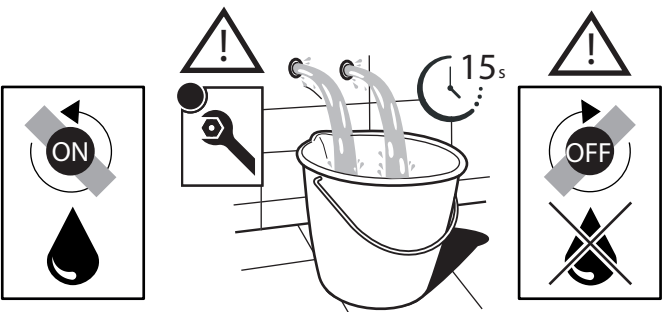

Not included / Non incluso / Non Inclus / Nie zawarty/ No incluido / Nao incluido

1

SOLO PER / ONLY FOR
VE125118/2-VE125128/2
VE125148/2-VE125168/2
SCARICO INIVERSALE SKIP-UP
UNIVERSAL WASTE

Ø 33.5/35 mm