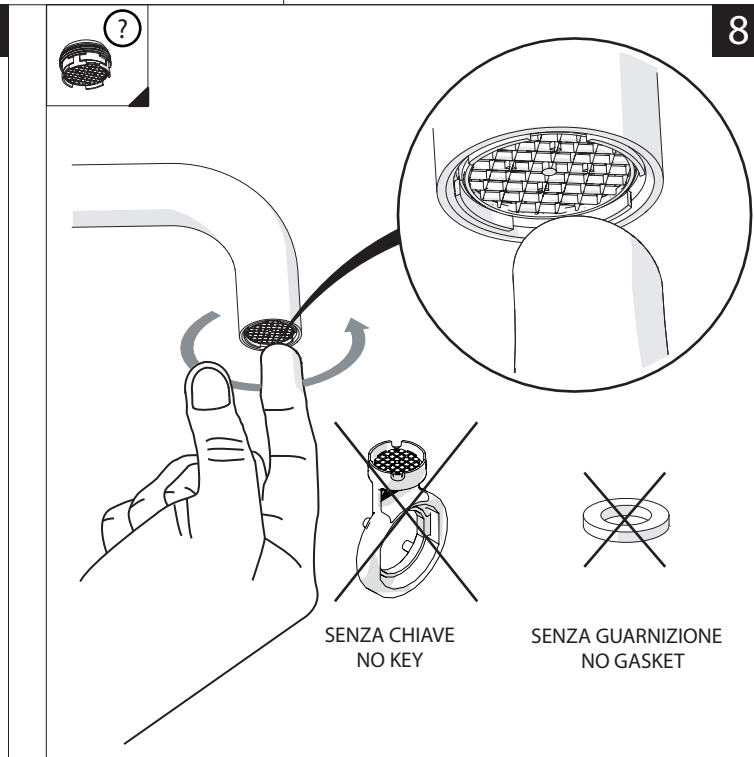

6

NOBILIS

VELIS

www.nobili.it

7

8

PRIMA DI INIZIARE / BEFORE STARTING

PULIZIA / CLEANING

IISTRVE125118#--STD

REV0.06/2020