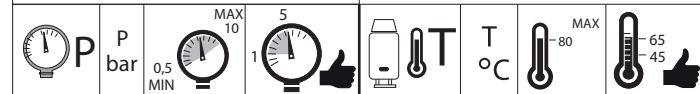

PRIMA DI INIZIARE / BEFORE STARTING