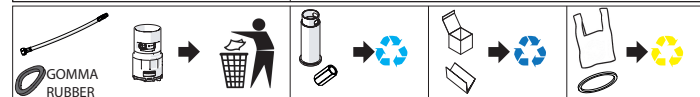

PULIZIA / CLEANING

IISTRVE125118#--STD

REV0.06/2020