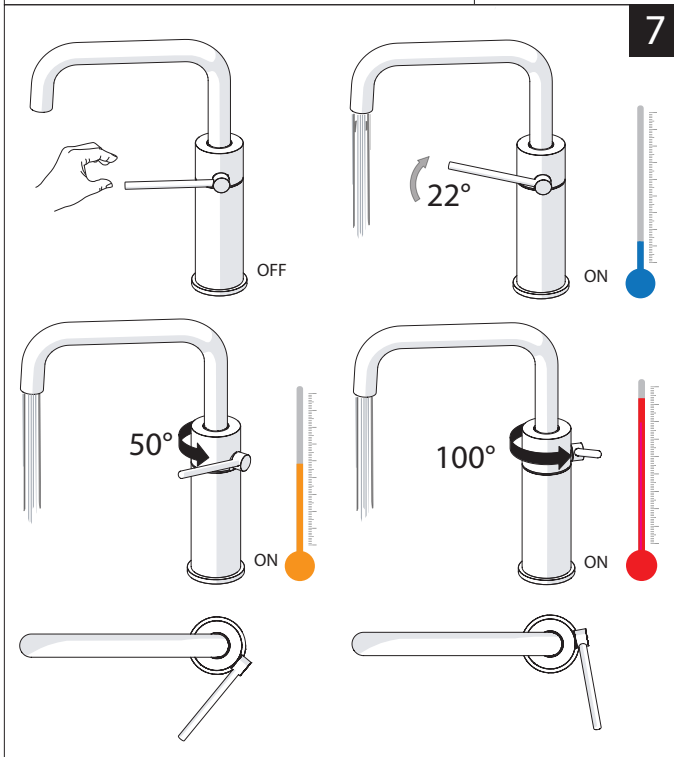

6

NOBILIS

VELIS

www.nobili.it

7

8

PRIMA DI INIZIARE / BEFORE STARTING

PULIZIA / CLEANING

IISTRVE125118#--STD

REV0.06/2020