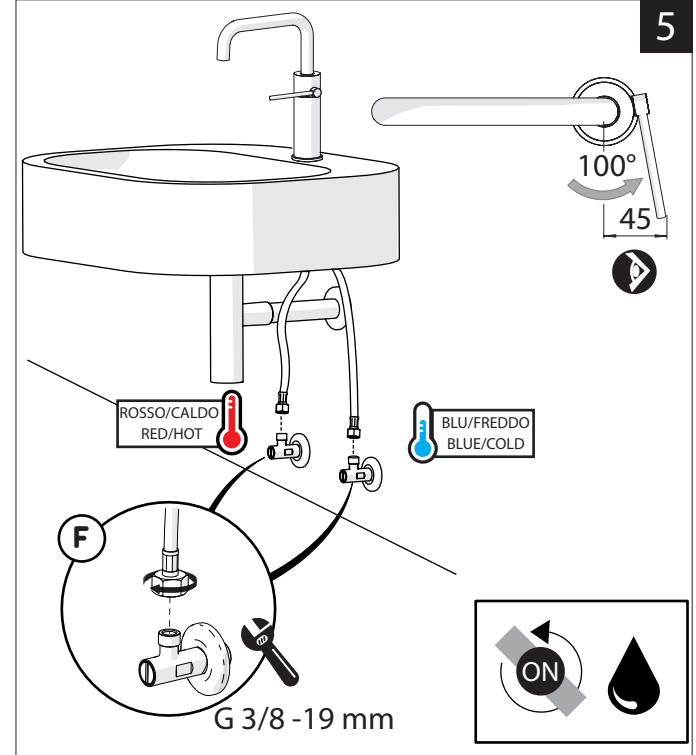

Not included / Non incluso / Non Inclus / Nie zawarty/ No incluido / Nao incluido

1

SOLO PER / ONLY FOR
VE125118/2-VE125128/2
VE125148/2-VE125168/2
SCARICO INIVERSALE SKIP-UP
UNIVERSAL WASTE

Ø 33.5/35 mm