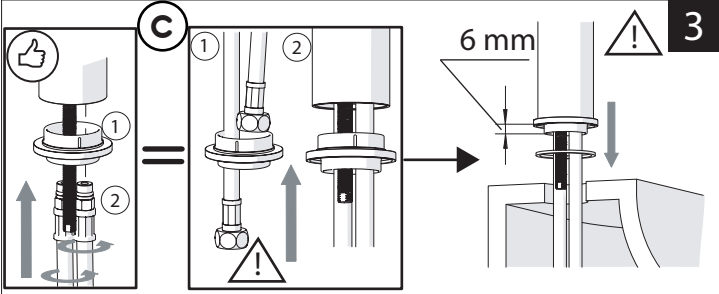

Not included / Non incluso / Non Inclus / Nie zawarty/ No incluido / Nao incluido

1

SOLO PER / ONLY FOR
VE125118/2-VE125128/2
VE125148/2-VE125168/2
SCARICO INIVERSALE SKIP-UP
UNIVERSAL WASTE

Ø 33.5/35 mm