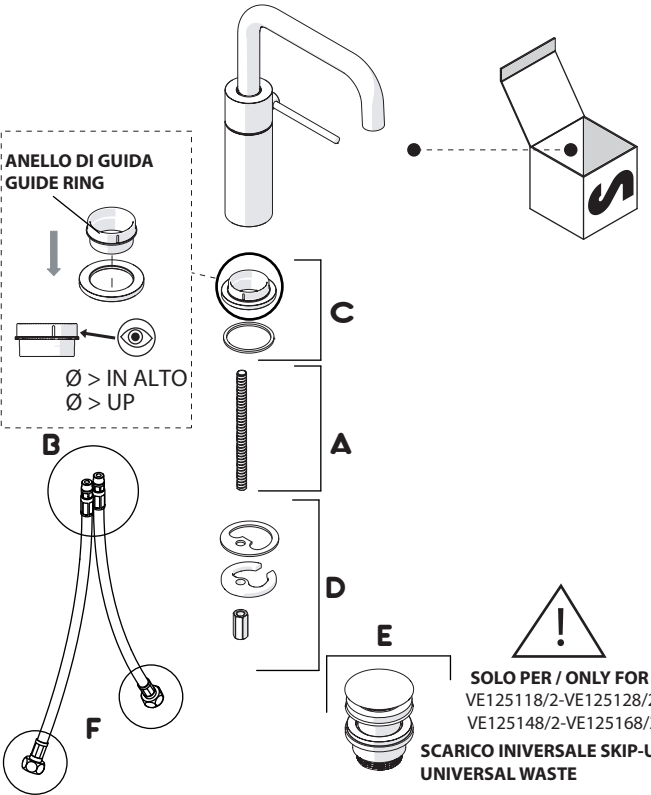

Not included / Non incluso / Non Inclus / Nie zawarty/ No incluido / Nao incluido

1

SOLO PER / ONLY FOR
VE125118/2-VE125128/2
VE125148/2-VE125168/2
SCARICO INIVERSALE SKIP-UP
UNIVERSAL WASTE

Ø 33.5/35 mm