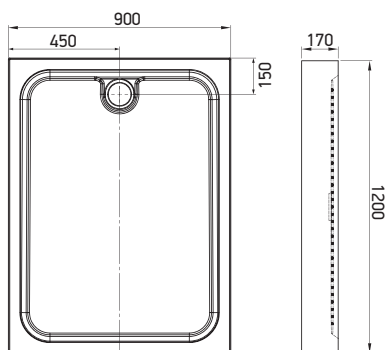

AB12917H

УБЕДИТЬСЯ В ГЕРМЕТИЧНОСТИ УСТАНОВКИ СИФОНА.
ПРИ НЕОБХОДИМОСТИ ИСПОЛЬЗОВАТЬ ГЕРМЕТИК.

1. НАНЕСТИ ДОСТАТОЧНОЕ КОЛ-ВО ГЕРМЕТИКА НА ВЕРТИКАЛЬНЫЕ ЧАСТИ БОРТА ПОДДОНА ПРИЛЕГАЮЩИЕ К СТЕНАМ.
2. С СИЛОЙ ПРИЖАТЬ ПОДДОН К СТЕНАМ В МЕСТЕ УСТАНОВКИ И ЗАФИКСИРОВАТЬ ЕГО ДО МОМЕНТА ЗАСЫХАНИЯ ГЕРМЕТИКА.
3. ПРИ НЕОБХОДИМОСТИ ДЛЯ ФИКСАЦИИ ПОДДОНА В МЕСТЕ УСТАНОВКИ ИСПОЛЬЗОВАТЬ Г-ОБРАЗНЫЕ КРОНШТЕЙНЫ (В КОМПЛЕКТ НЕ ВХОДЯТ).
4. УБЕДИТЬСЯ В ОТСУТСТВИИ ПРОТЕЧЕК ВОДЫ.