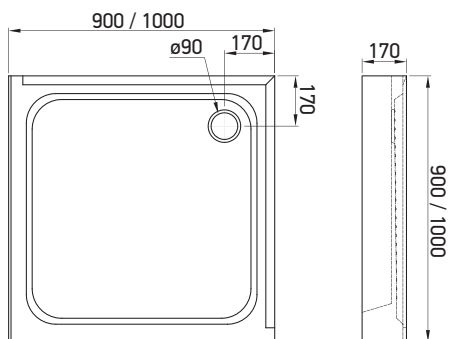

AB9017H / AB10017H