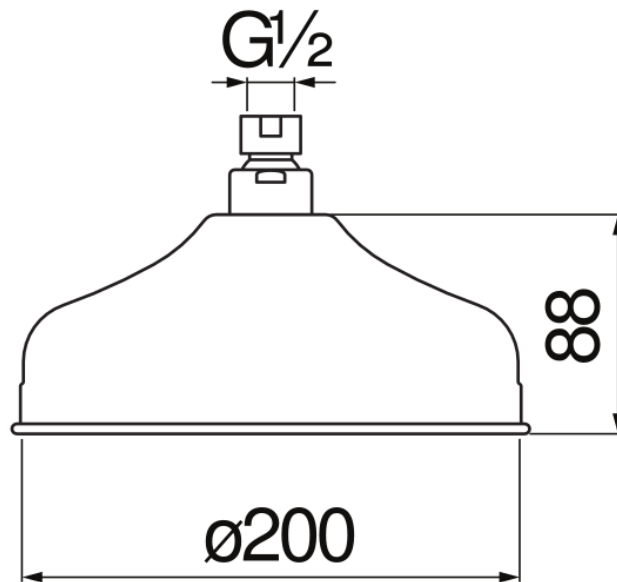

SPECIFICATIONS

Swivel shower head

Royal gold PVD

Dimension \varnothing 200 mm

Rain jet

Packaging: 23 x 23 x 14 cm / 0,007406 m³ / 0,83 kg

FLOW RATE DIAGRAM: HOT/COLD WATER