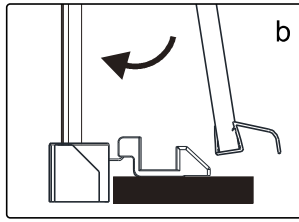

Note: Safety glass can not be re-worked.

■ Installation

Please read these instructions carefully before start of installation.

The wall post has up to 20mm of adjustment for out of true wall situations.

Ensure that the shower tray is fitted level and that after assembly of enclosure there is a full and continuous bead of sealant between the top of the shower tray and the title joint.

This product is heavy and will require two people to install.

This product is heavy and will require two people to install.

This product is heavy and will require two people to install.

This product is heavy and will require two people to install.