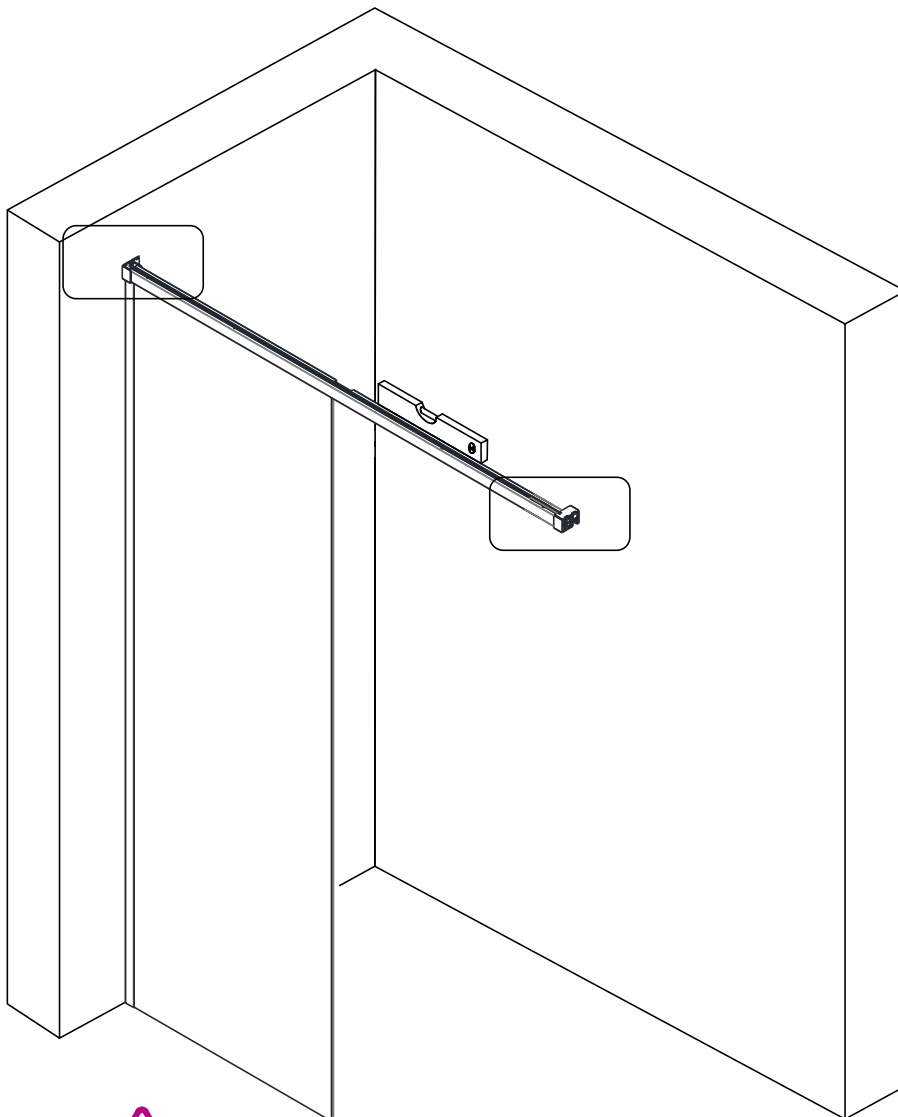

This product is heavy and will require two people to install.