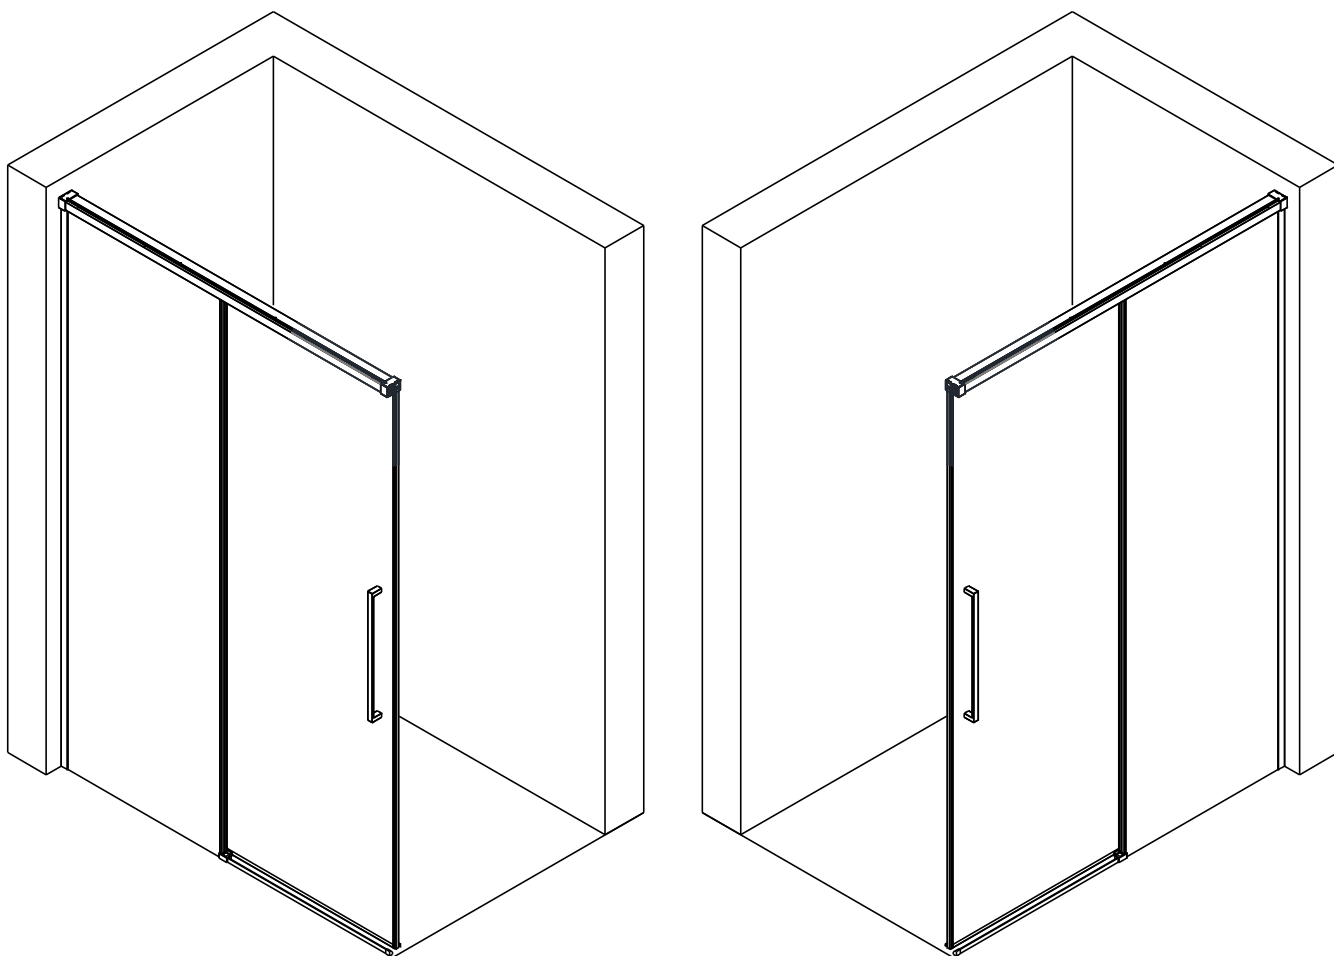

CEZARES®

Installation instructions

(DUET SOFT-M-BF-1)

■ General Information

Please inspect the product immediately upon receipt for transit damage, missing packs/parts or manufacturing fault. Damage reported later cannot be accepted. Please handle the product with care avoiding knocks and shock loading to all sides and edges of the glass.

Note: Safety glass can not be re-worked.

■ Installation

Please read these instructions carefully before start of installation.

The wall post has up to 20mm of adjustment for out of true wall situations.

Ensure that the shower tray is fitted level and that after assembly of enclosure there is a full and continuous bead of sealant between the top of the shower tray and the title joint.

Special care should be taken when drilling walls to avoid hidden pipes or electrical cables.

Note: This product is heavy and will require two people to install.

Please remove protective film from aluminium profiles before installation.