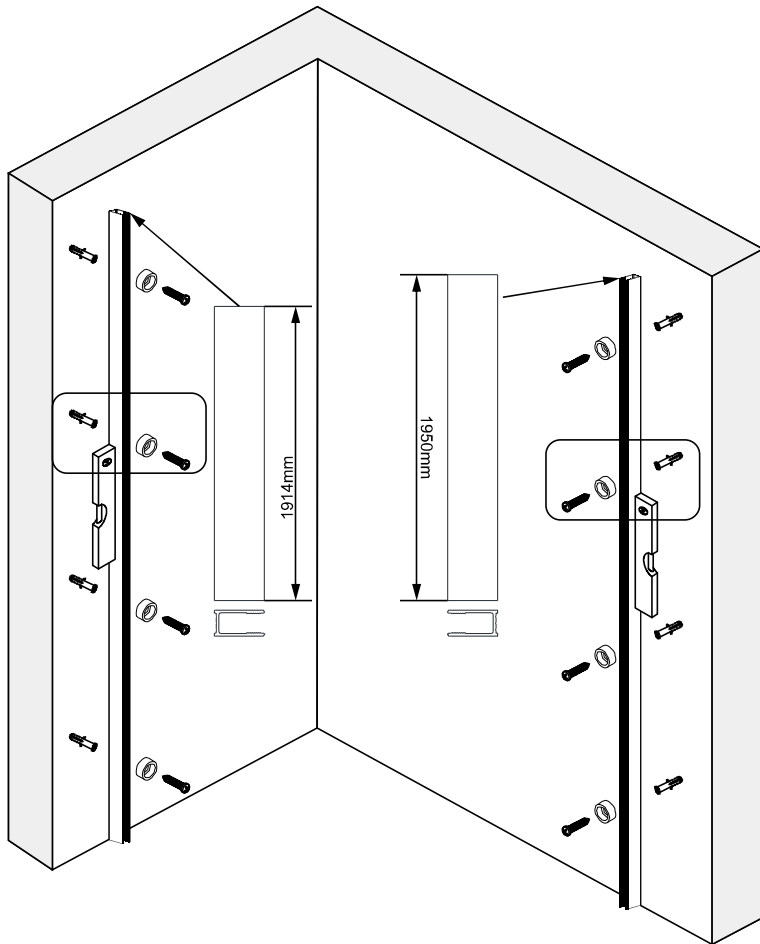

Note: Safety glass can not be re-worked.

■ Installation

Please read these instructions carefully before start of installation.

The wall post has up to 20mm of adjustment for out of true wall situations.

Ensure that the shower tray is fitted level and that after assembly of enclosure there is a full and continuous bead of sealant between the top of the shower tray and the title joint.

Special care should be taken when drilling walls to avoid hidden pipes or electrical cables.

Note: This product is heavy and will require two people to install.

Please remove protective film from aluminium profiles before installation.

This product is heavy and will require two people to install.

This product is heavy and will require two people to install.

CEZARES®

Installation instructions

(DUET SOFT-M)

This product is heavy and will require two people to install.