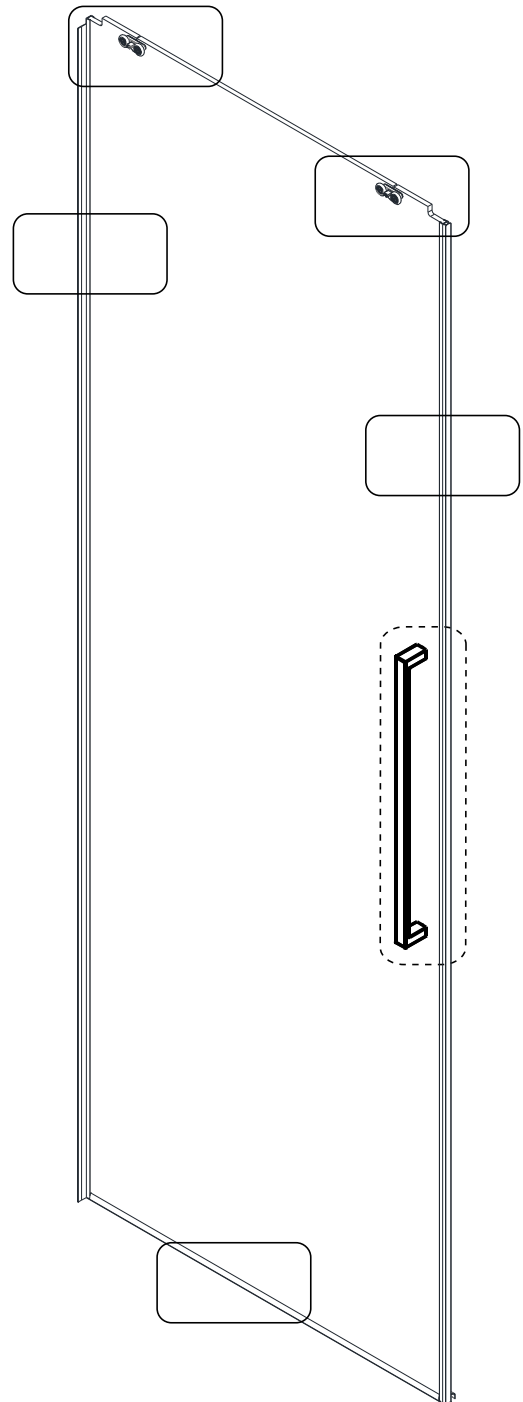

This product is heavy and will require two people to install.