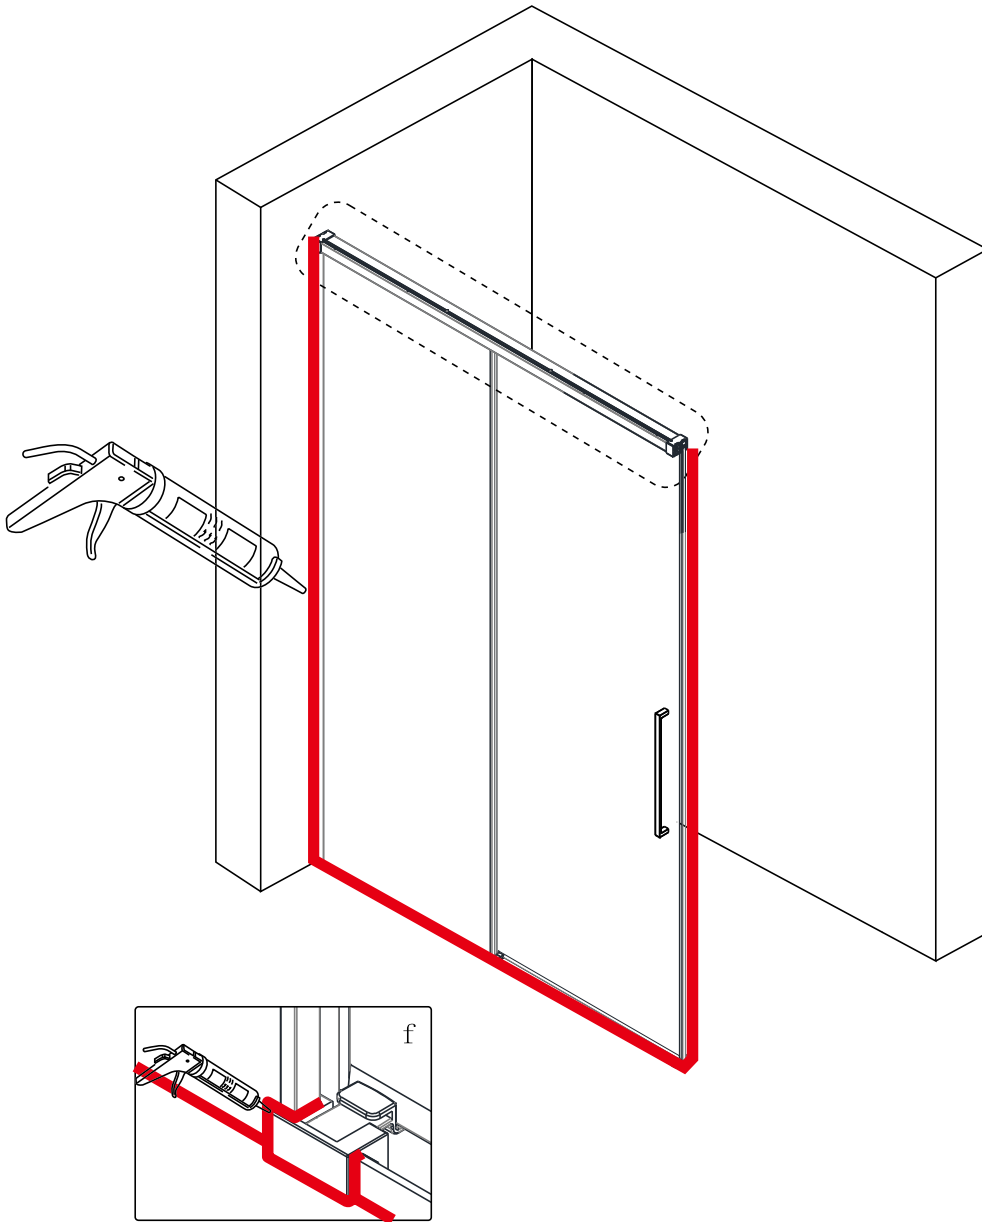

This product is heavy and will require two people to install.