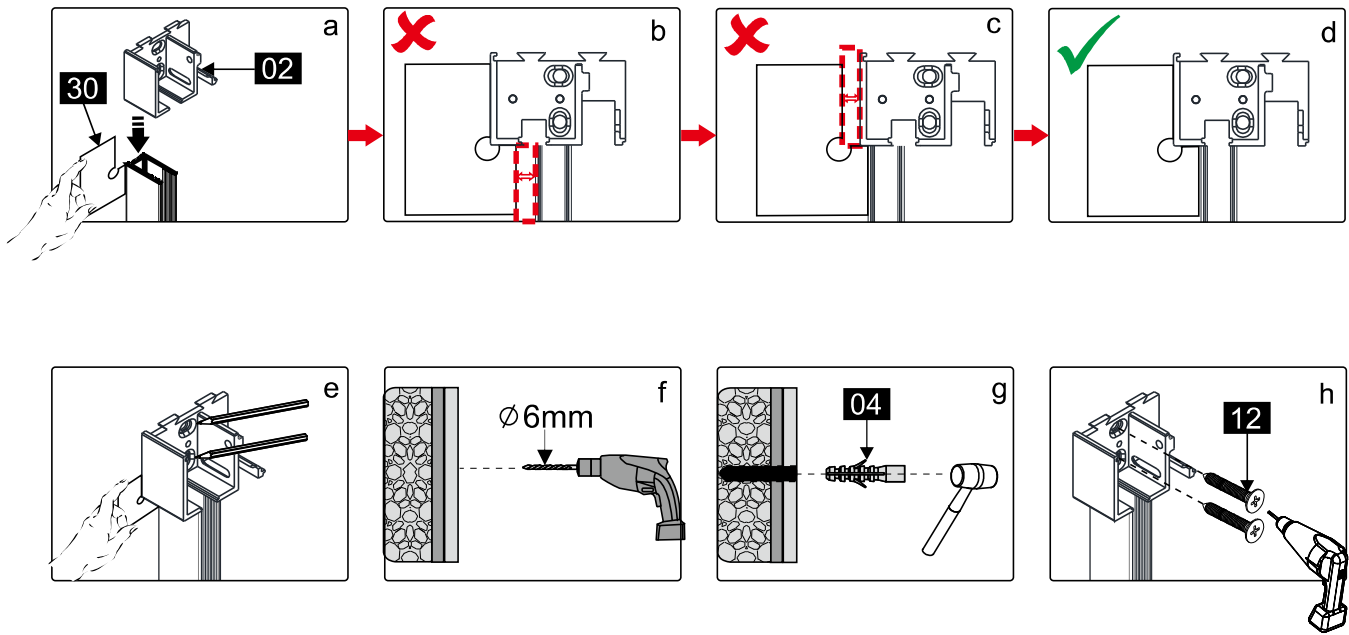

Note: Safety glass can not be re-worked.

■ Installation

Please read these instructions carefully before start of installation.

The wall post has up to 20mm of adjustment for out of true wall situations.

Ensure that the shower tray is fitted level and that after assembly of enclosure there is a full and continuous bead of sealant between the top of the shower tray and the title joint.

This product is heavy and will require two people to install.

This product is heavy and will require two people to install.

CEZARES®

Installation instructions

(DUET SOFT-M)

This product is heavy and will require two people to install.