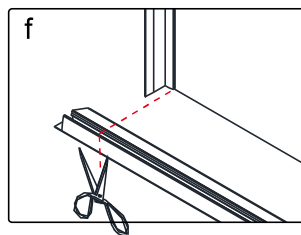

This product is heavy and will require two people to install.