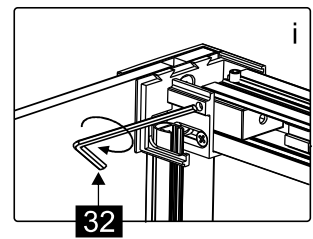

This product is heavy and will require two people to install.