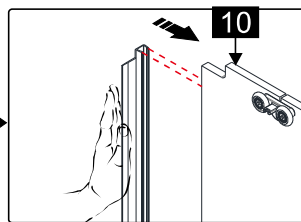

Note: Safety glass can not be re-worked.

■ Installation

Please read these instructions carefully before start of installation.

The wall post has up to 20mm of adjustment for out of true wall situations.

Ensure that the shower tray is fitted level and that after assembly of enclosure there is a full and continuous bead of sealant between the top of the shower tray and the title joint.

This product is heavy and will require two people to install.

This product is heavy and will require two people to install.

CEZARES®

Installation instructions

(DUET SOFT-M)

This product is heavy and will require two people to install.

This product is heavy and will require two people to install.

This product is heavy and will require two people to install.

This product is heavy and will require two people to install.

This product is heavy and will require two people to install.