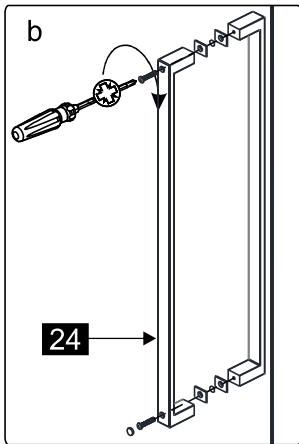

This product is heavy and will require two people to install.