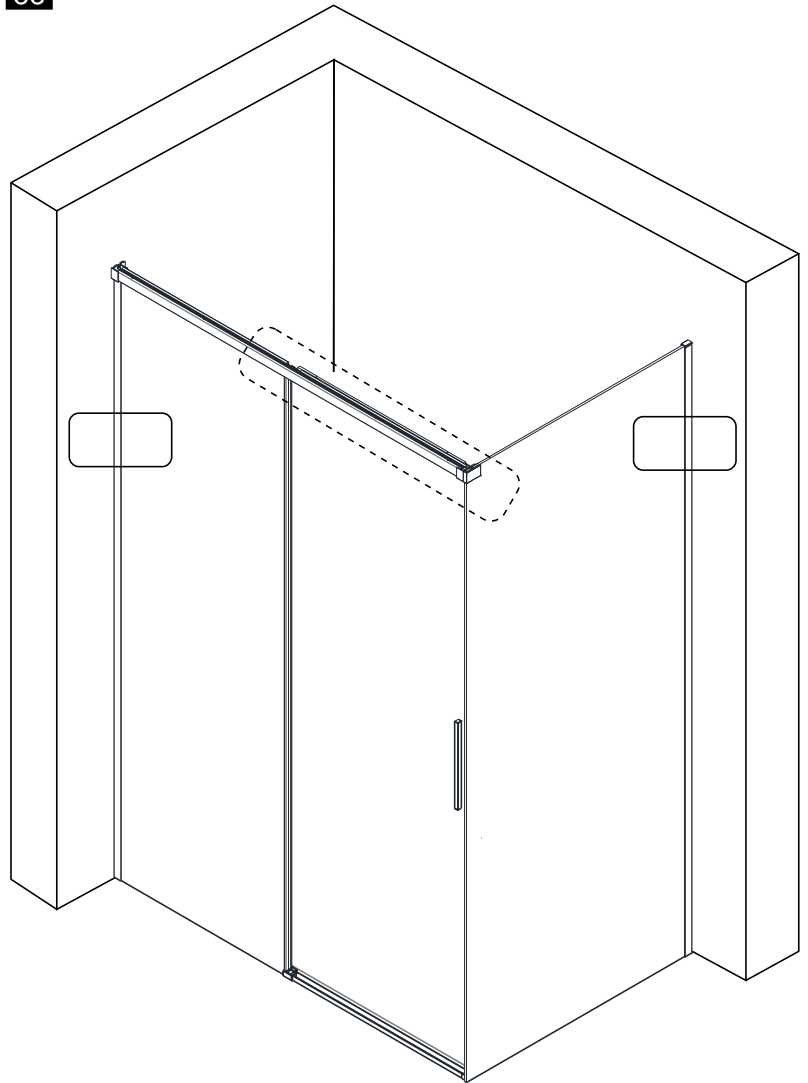

Note: Safety glass can not be re-worked.

■ Installation

Please read these instructions carefully before start of installation.

The wall post has up to 20mm of adjustment for out of true wall situations.

Ensure that the shower tray is fitted level and that after assembly of enclosure there is a full and continuous bead of sealant between the top of the shower tray and the title joint.

This product is heavy and will require two people to install.

This product is heavy and will require two people to install.

This product is heavy and will require two people to install.

This product is heavy and will require two people to install.