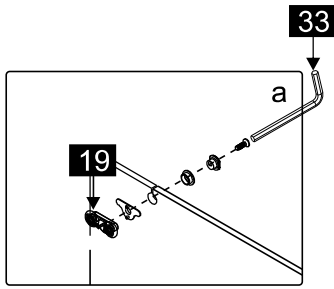

This product is heavy and will require two people to install.