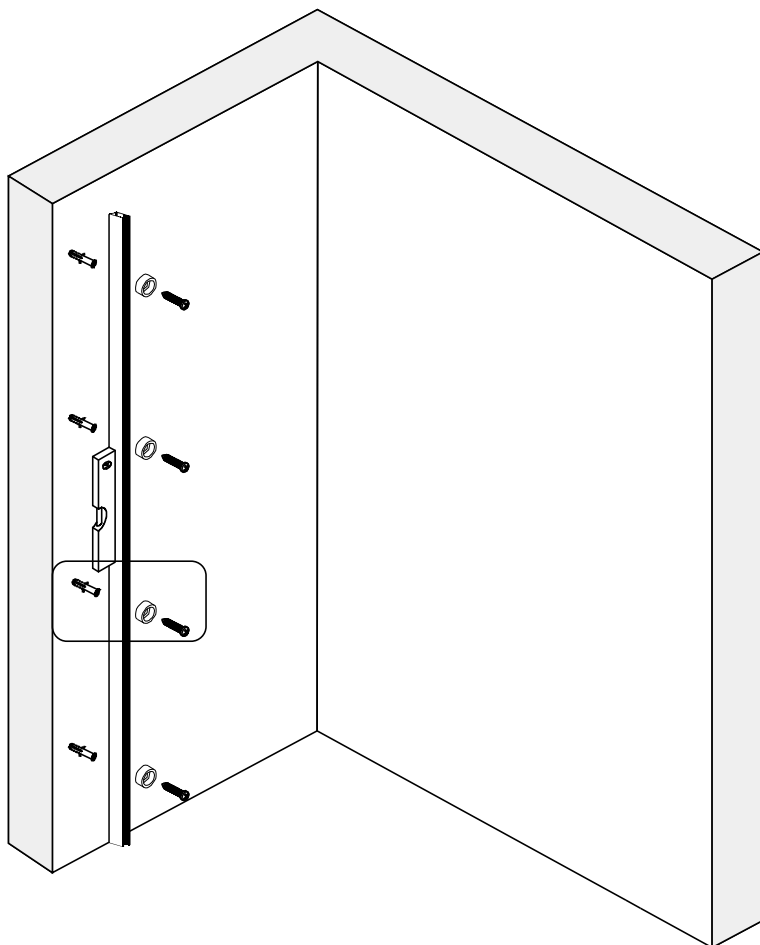

Note: Safety glass can not be re-worked.

■ Installation

Please read these instructions carefully before start of installation.

The wall post has up to 20mm of adjustment for out of true wall situations.

Ensure that the shower tray is fitted level and that after assembly of enclosure there is a full and continuous bead of sealant between the top of the shower tray and the title joint.

This product is heavy and will require two people to install.

- 40 x 1
- 41 x 1
- 42 x 1
- 43 x 1
- 44 x 1
- 03 x 4
- 04 x 4
- 06 x 4 (ST4X35)

This product is heavy and will require two people to install.