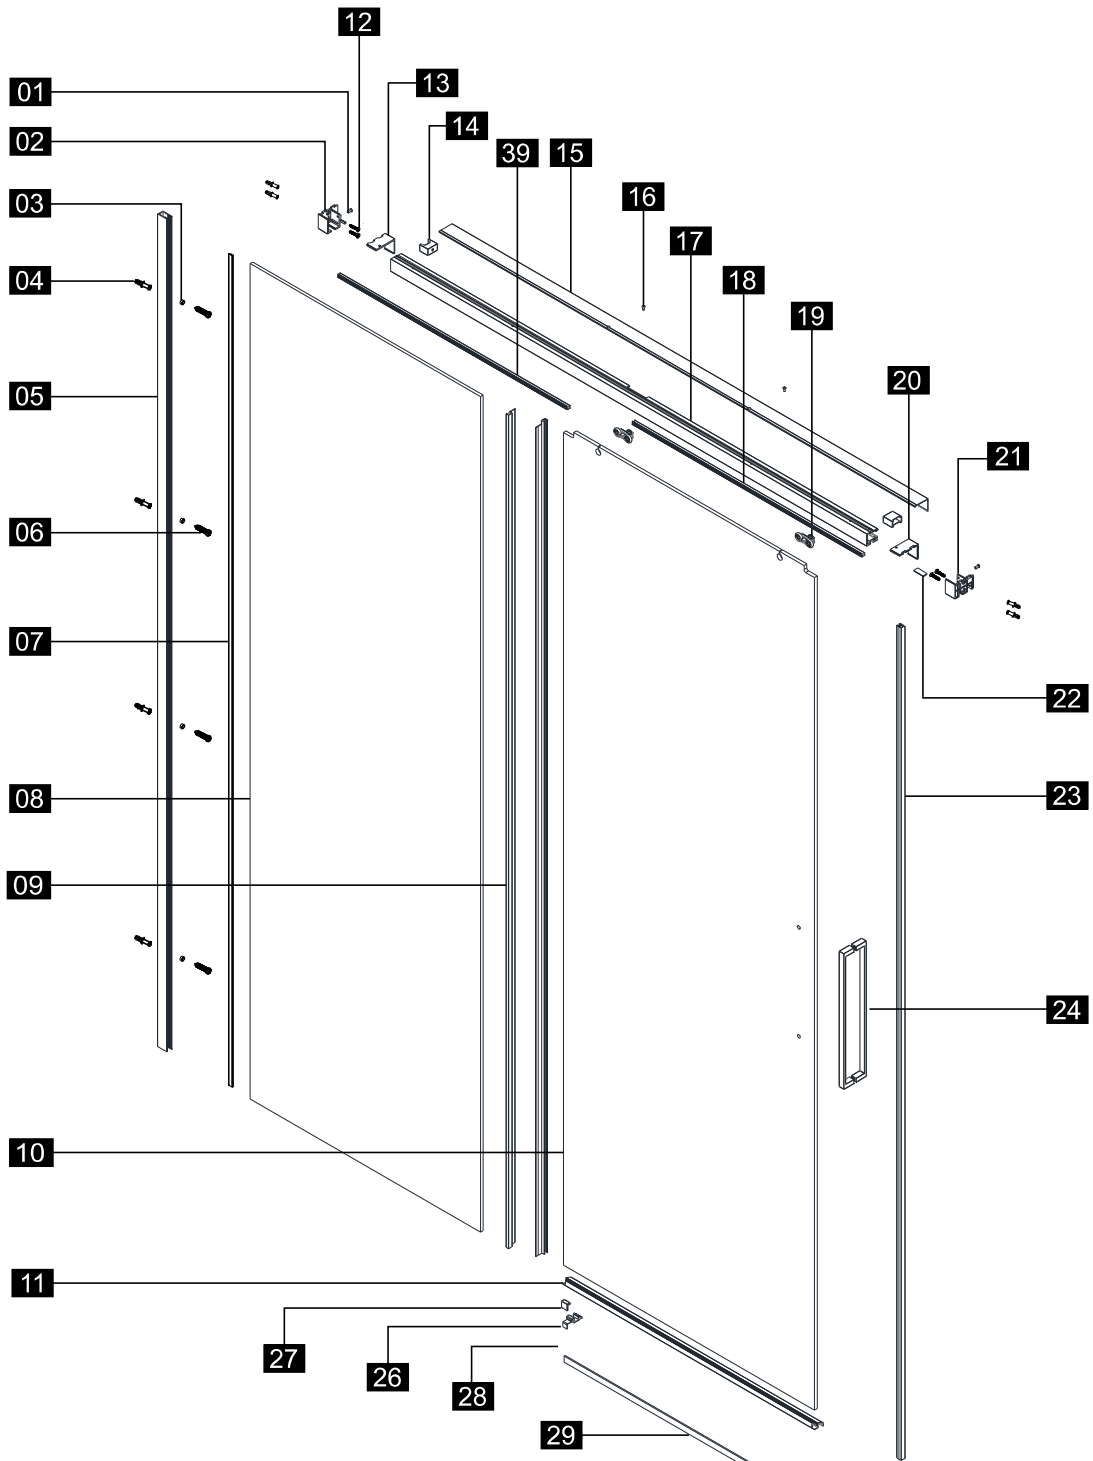

Note: Safety glass can not be re-worked.

■ Installation

Please read these instructions carefully before start of installation.

The wall post has up to 20mm of adjustment for out of true wall situations.

Ensure that the shower tray is fitted level and that after assembly of enclosure there is a full and continuous bead of sealant between the top of the shower tray and the title joint.

① x2 M4X8	② x1	③ x4	④ x8	⑤ x1	⑥ x4 ST4X35	⑦ x1	⑧ x1	⑨ x1	⑩ x1	⑪ x1	⑫ x4 ST4X35	⑬ x1
⑭ x2	⑮ x1	⑯ x2 ST3.5X8	⑰ x1	⑱ x1	⑲ x2	⑳ x1	㉑ x1	㉒ x1	㉓ x1	㉔ x1	㉕ x1	㉖ x1
㉗ x1	㉘ x1	㉙ x1	㉚ x1	㉛ x1 2.0mm	㉜ x1 2.5mm	㉝ x1 3.0mm	㉞ x1	㉟ x1	㊱ x2	㊲ x1	㊳ x1	㊴ x1