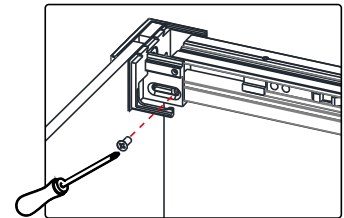

This product is heavy and will require two people to install.