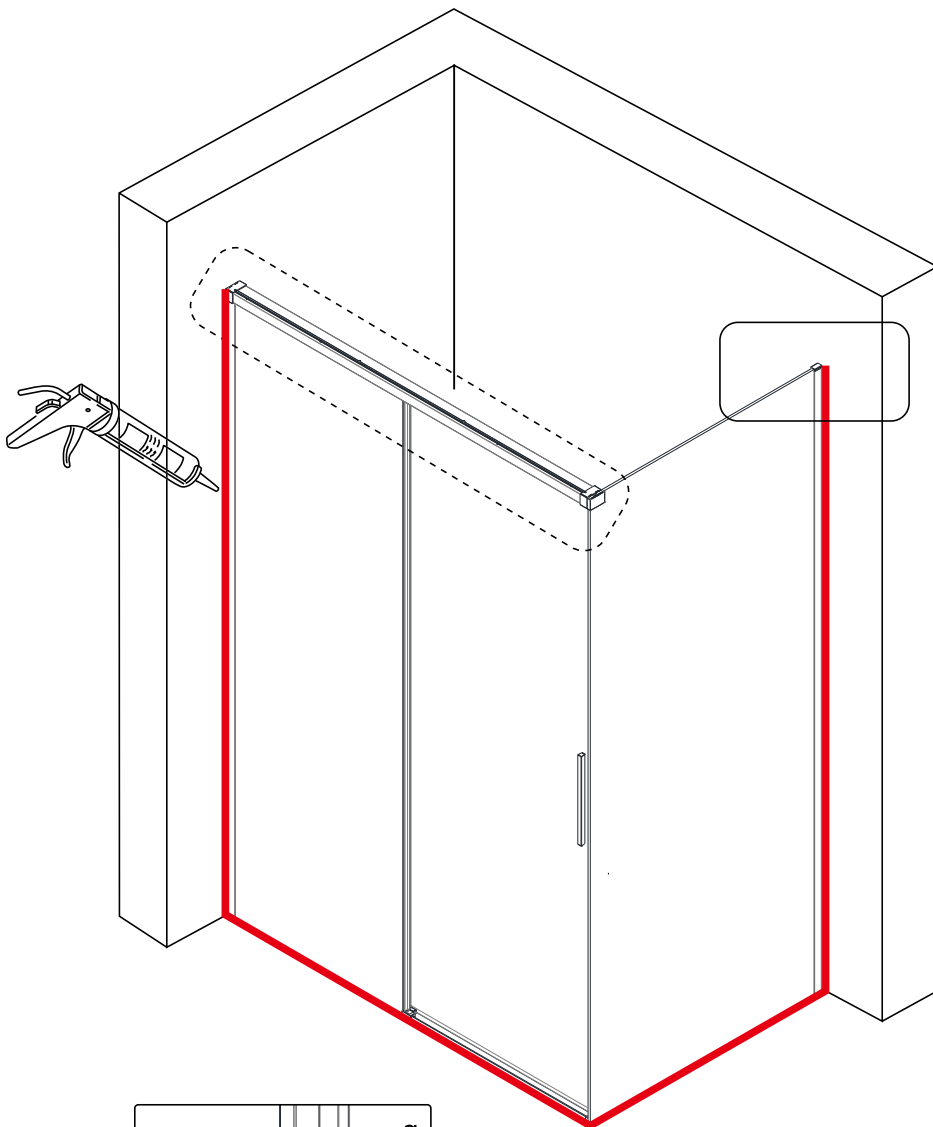

Note: Safety glass can not be re-worked.

■ Installation

Please read these instructions carefully before start of installation.

The wall post has up to 20mm of adjustment for out of true wall situations.

Ensure that the shower tray is fitted level and that after assembly of enclosure there is a full and continuous bead of sealant between the top of the shower tray and the title joint.

Special care should be taken when drilling walls to avoid hidden pipes or electrical cables.

Note: This product is heavy and will require two people to install.

Please remove protective film from aluminium profiles before installation.

This product is heavy and will require two people to install.

This product is heavy and will require two people to install.

This product is heavy and will require two people to install.

This product is heavy and will require two people to install.

This product is heavy and will require two people to install.