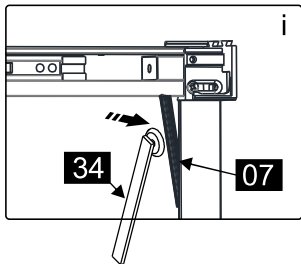

This product is heavy and will require two people to install.