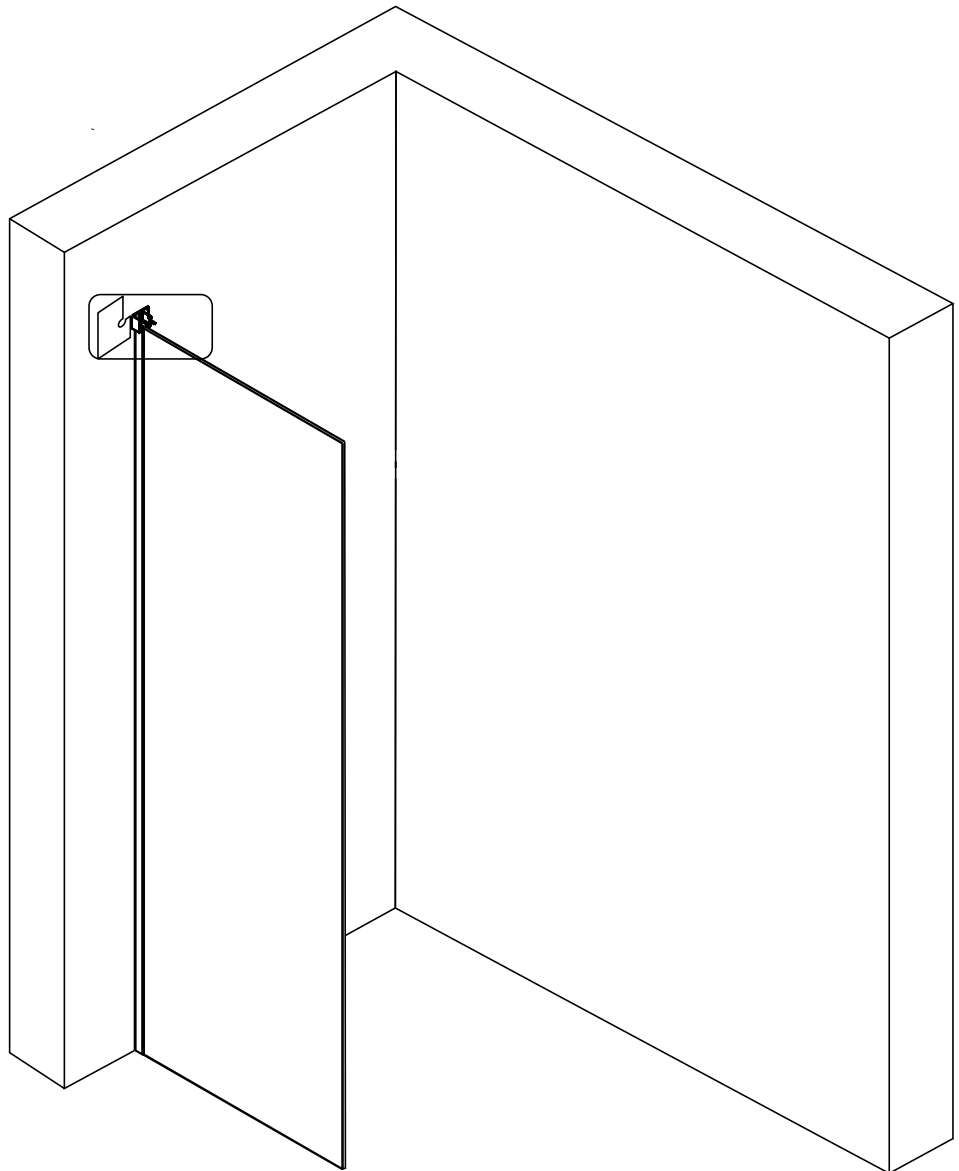

This product is heavy and will require two people to install.