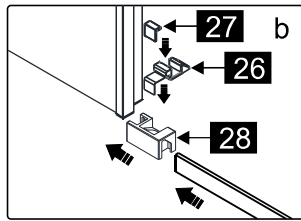

This product is heavy and will require two people to install.