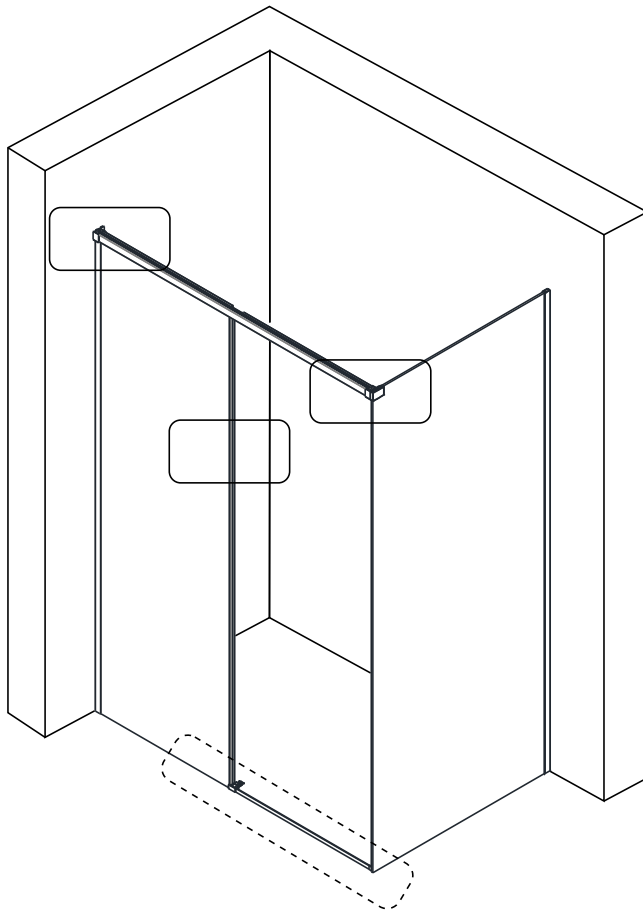

This product is heavy and will require two people to install.