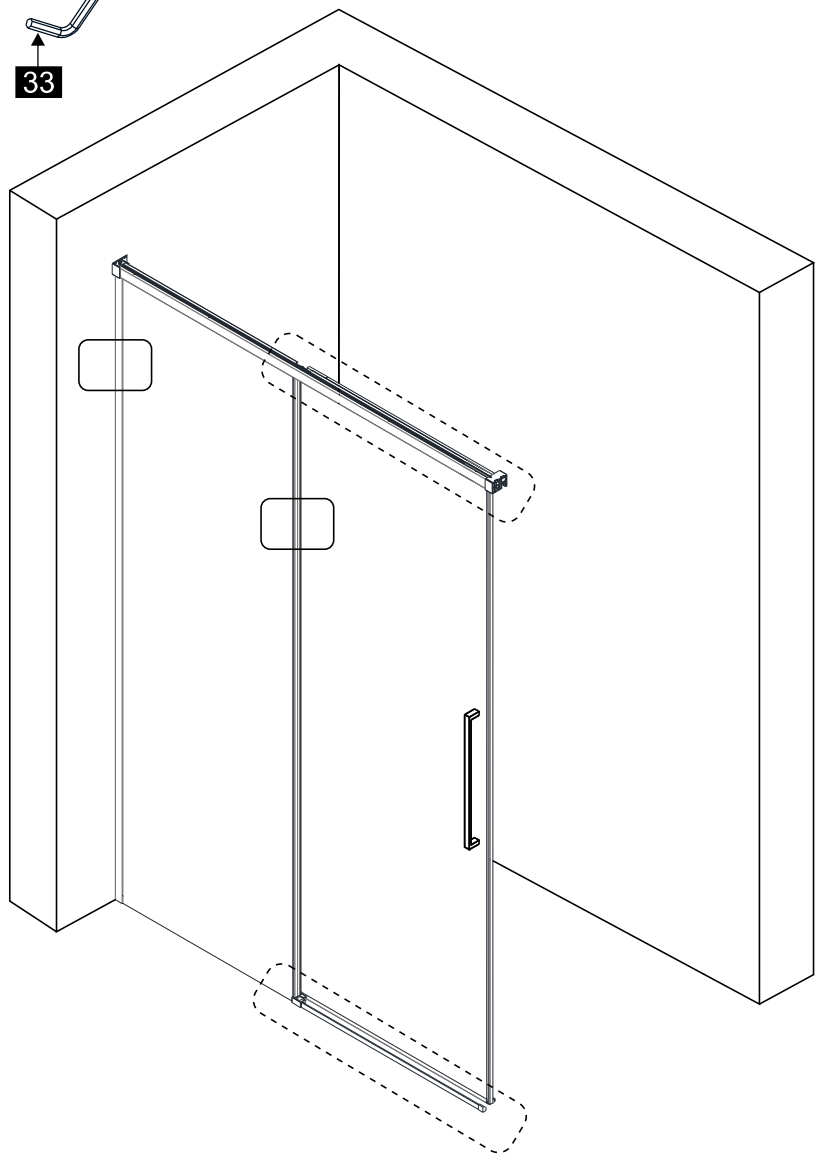

Note: Safety glass can not be re-worked.

■ Installation

Please read these instructions carefully before start of installation.

The wall post has up to 20mm of adjustment for out of true wall situations.

Ensure that the shower tray is fitted level and that after assembly of enclosure there is a full and continuous bead of sealant between the top of the shower tray and the title joint.

This product is heavy and will require two people to install.

This product is heavy and will require two people to install.

This product is heavy and will require two people to install.

This product is heavy and will require two people to install.