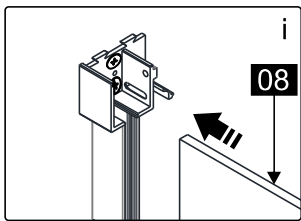

This product is heavy and will require two people to install.