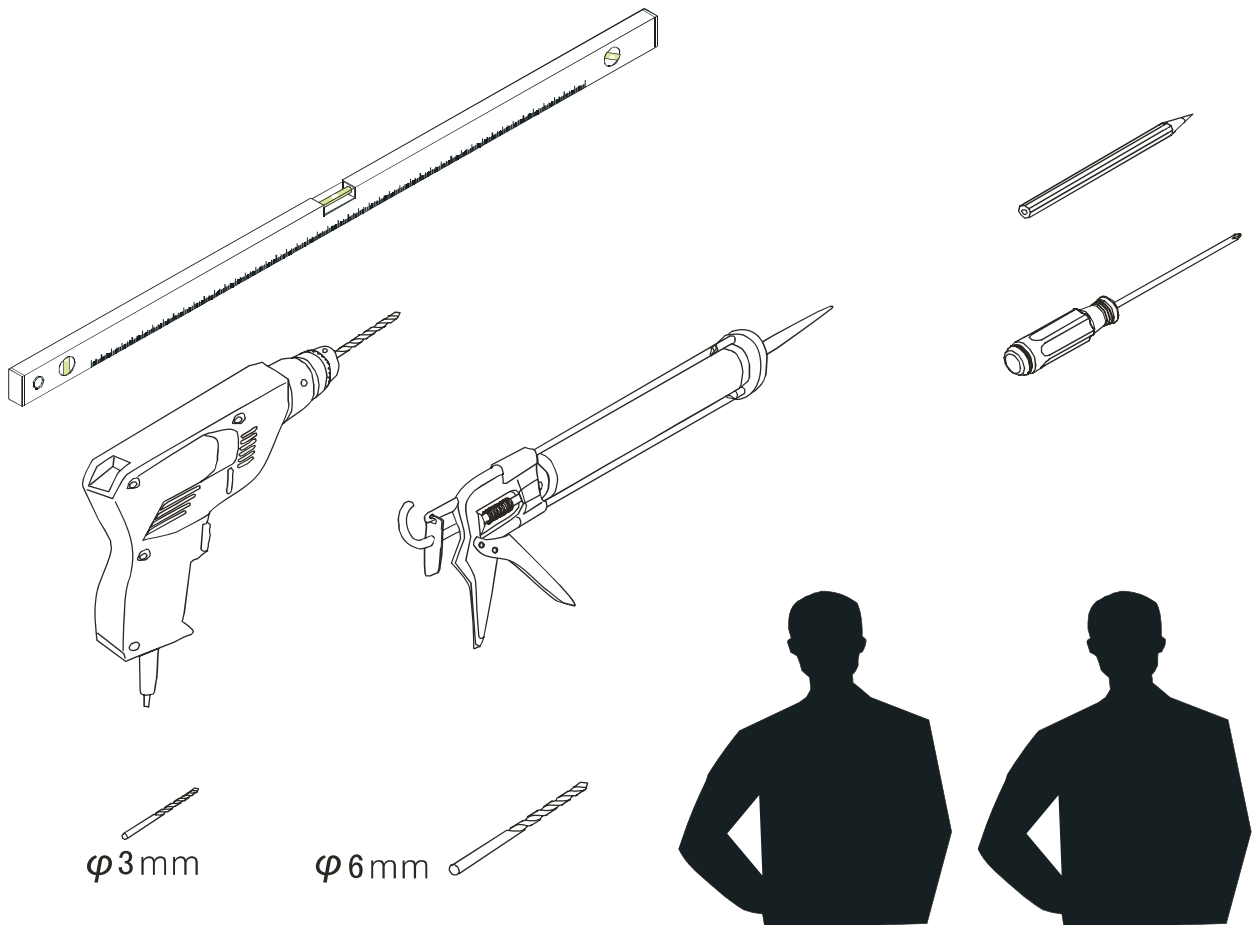

Note: Safety glass can not be re-worked.

■ Installation

Please read these instructions carefully before start of installation.

The wall post has up to 20mm of adjustment for out of true wall situations.

Ensure that the shower tray is fitted level and that after assembly of enclosure there is a full and continuous bead of sealant between the top of the shower tray and the title joint.

Special care should be taken when drilling walls to avoid hidden pipes or electrical cables.

Note: This product is heavy and will require two people to install.

Please remove protective film from aluminium profiles before installation.

■ Shower Tray Installation

The shower tray must be sited against a structural wall.

Water proof walling or tiling should be fitted so that it sits on the top of the tray rim.

■ Aftercare Instructions

After use, your shower should be cleaned with soap and water. This is particularly important in hard water districts where insoluble lime salts may be deposited and allowed to build up. Cleaners of a gritty or abrasive nature should not be used. Care should be taken to avoid contact with strong chemicals such as organic solvents and strippers.

Glass cleaners can be used but with caution, if in doubt contact the supplier of the cleaner in question.

Please keep these instructions for aftercare and customer service details.

Tools required

This product is heavy and will require two people to install.