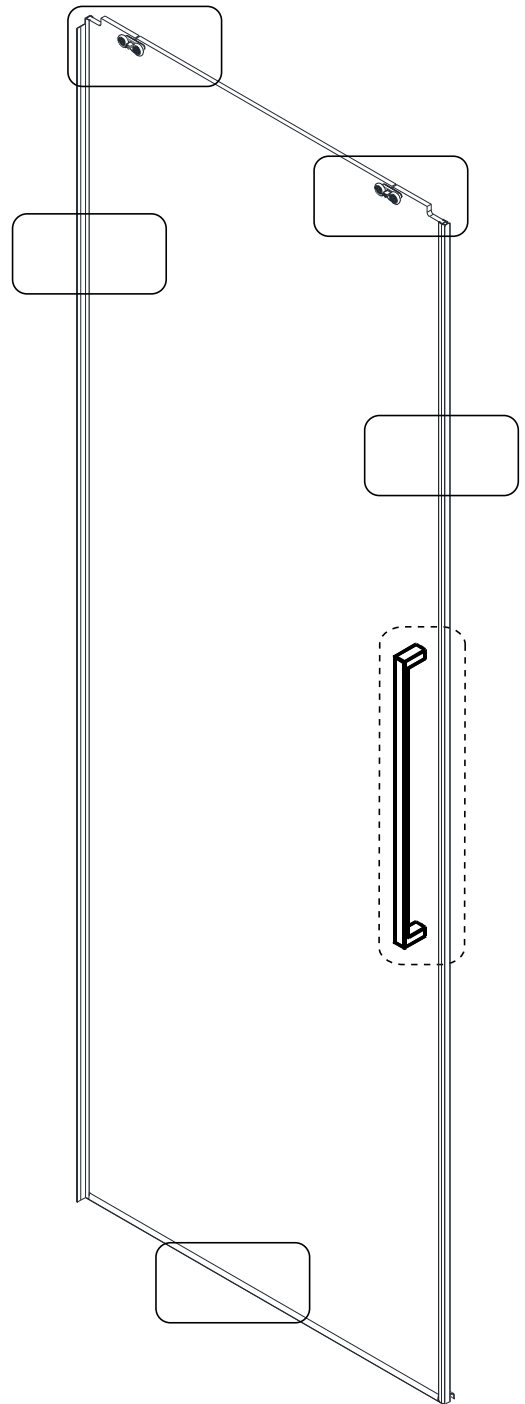

Note: Safety glass can not be re-worked.

■ Installation

Please read these instructions carefully before start of installation.

The wall post has up to 20mm of adjustment for out of true wall situations.

Ensure that the shower tray is fitted level and that after assembly of enclosure there is a full and continuous bead of sealant between the top of the shower tray and the title joint.

① x2 M4X8	② x1	③ x4	④ x8	⑤ x1	⑥ x4 ST4X35	⑦ x1	⑧ x1	⑨ x1	⑩ x1	⑪ x1	⑫ x4 ST4X35	⑬ x1
⑭ x2	⑮ x1	⑯ x2 ST3.5X8	⑰ x1	⑱ x1	⑲ x2	⑳ x1	㉑ x1	㉒ x1	㉓ x1	㉔ x1	㉕ x1	㉖ x1
㉗ x1	㉘ x1	㉙ x1	㉚ x1	㉛ x1 2.0mm	㉜ x1 2.5mm	㉝ x1 3.0mm	㉞ x1	㉟ x1	㊱ x2	㊲ x1	㊳ x1	㊴ x1

This product is heavy and will require two people to install.

This product is heavy and will require two people to install.

This product is heavy and will require two people to install.

This product is heavy and will require two people to install.

This product is heavy and will require two people to install.

This product is heavy and will require two people to install.

CEZARES®

Installation instructions

(DUET SOFT-M)

This product is heavy and will require two people to install.