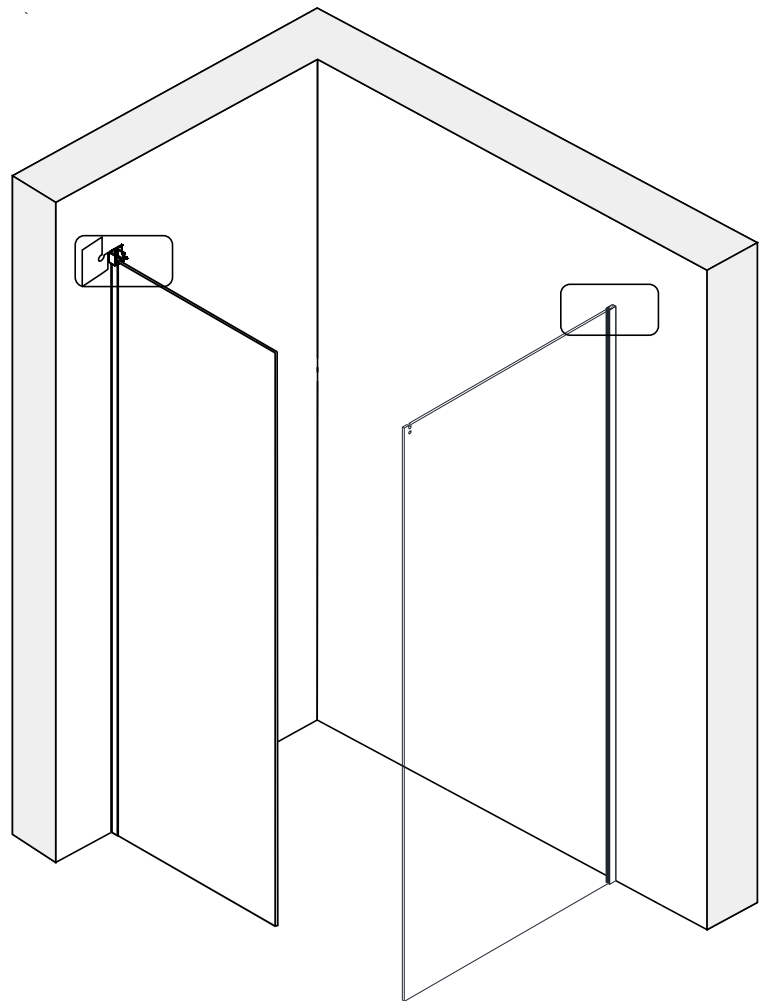

Note: Safety glass can not be re-worked.

■ Installation

Please read these instructions carefully before start of installation.

The wall post has up to 20mm of adjustment for out of true wall situations.

Ensure that the shower tray is fitted level and that after assembly of enclosure there is a full and continuous bead of sealant between the top of the shower tray and the title joint.

This product is heavy and will require two people to install.

This product is heavy and will require two people to install.

CEZARES®

Installation instructions

(DUET SOFT-M)

This product is heavy and will require two people to install.