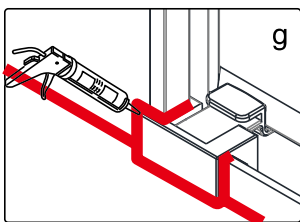

Note: Safety glass can not be re-worked.

■ Installation

Please read these instructions carefully before start of installation.

The wall post has up to 20mm of adjustment for out of true wall situations.

Ensure that the shower tray is fitted level and that after assembly of enclosure there is a full and continuous bead of sealant between the top of the shower tray and the title joint.

This product is heavy and will require two people to install.

This product is heavy and will require two people to install.

This product is heavy and will require two people to install.

This product is heavy and will require two people to install.