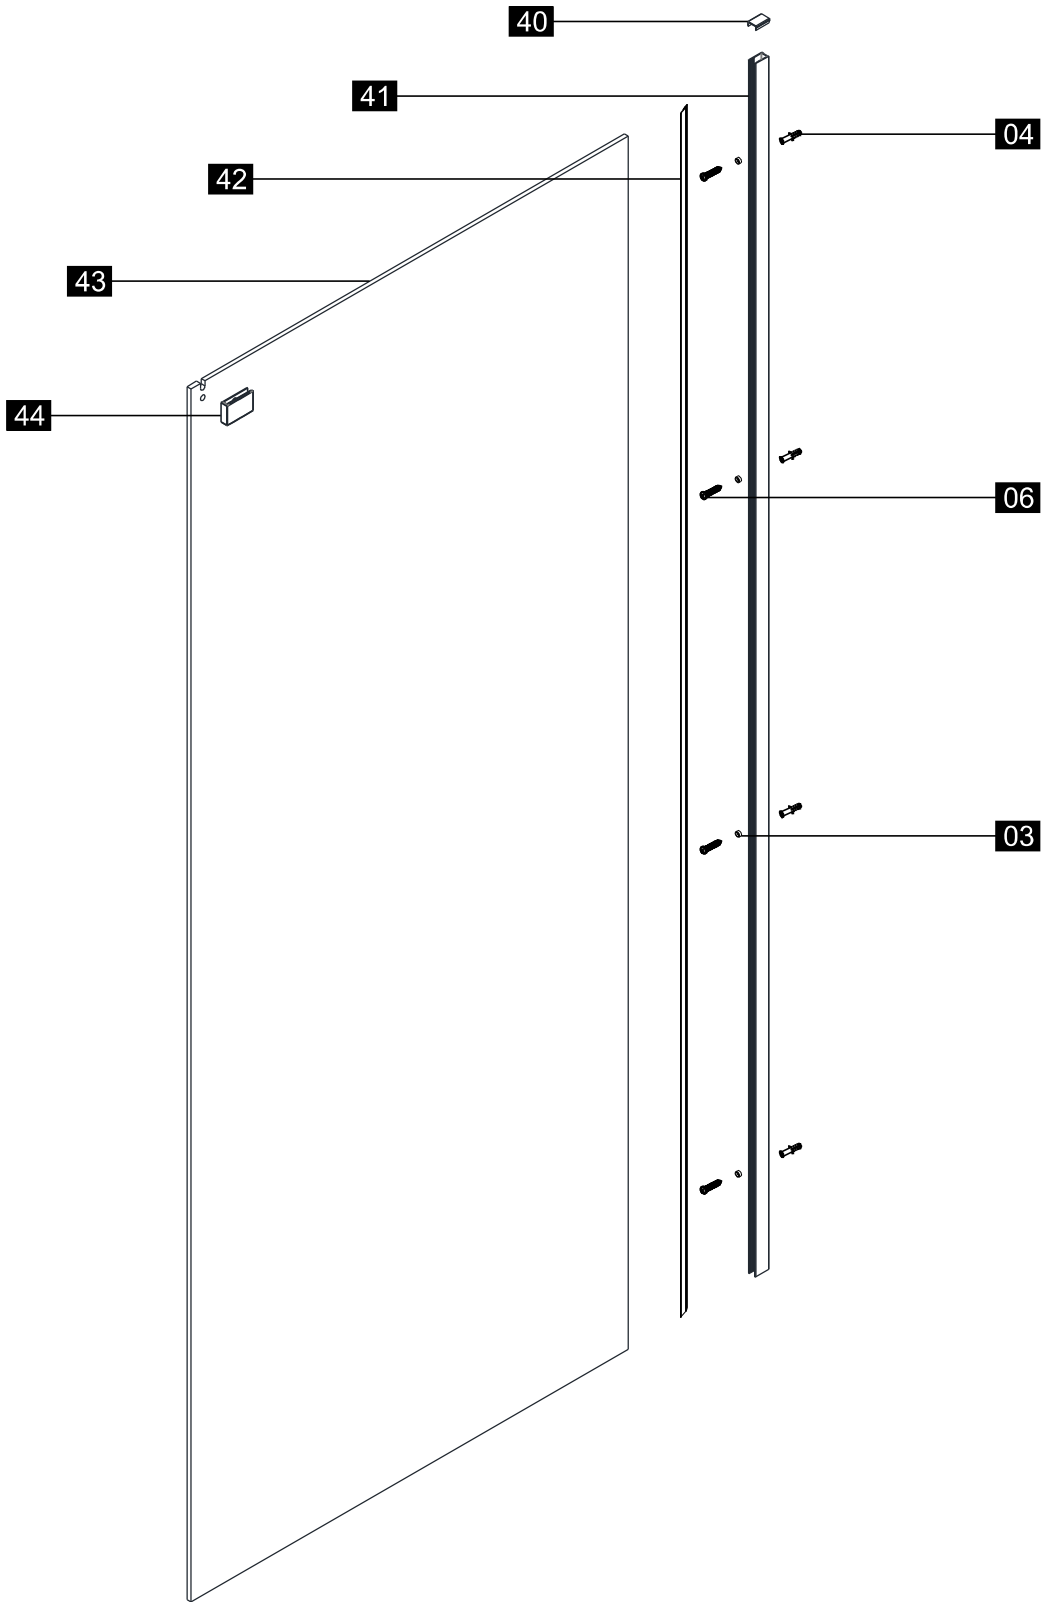

- 40 x 1
- 41 x 1
- 42 x 1
- 43 x 1
- 44 x 1
- 03 x 4
- 04 x 4
- 06 x 4 (ST4X35)

This product is heavy and will require two people to install.