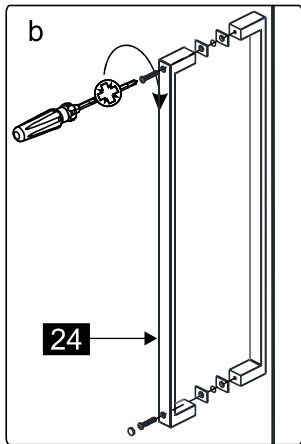

This product is heavy and will require two people to install.