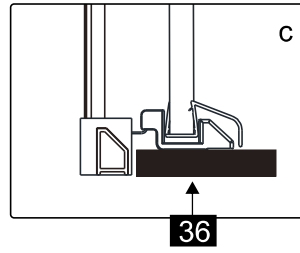

This product is heavy and will require two people to install.