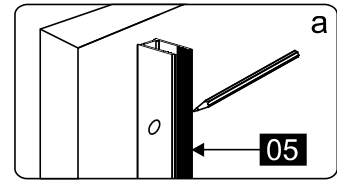

This product is heavy and will require two people to install.