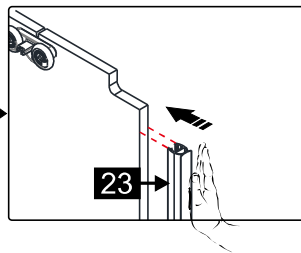

This product is heavy and will require two people to install.