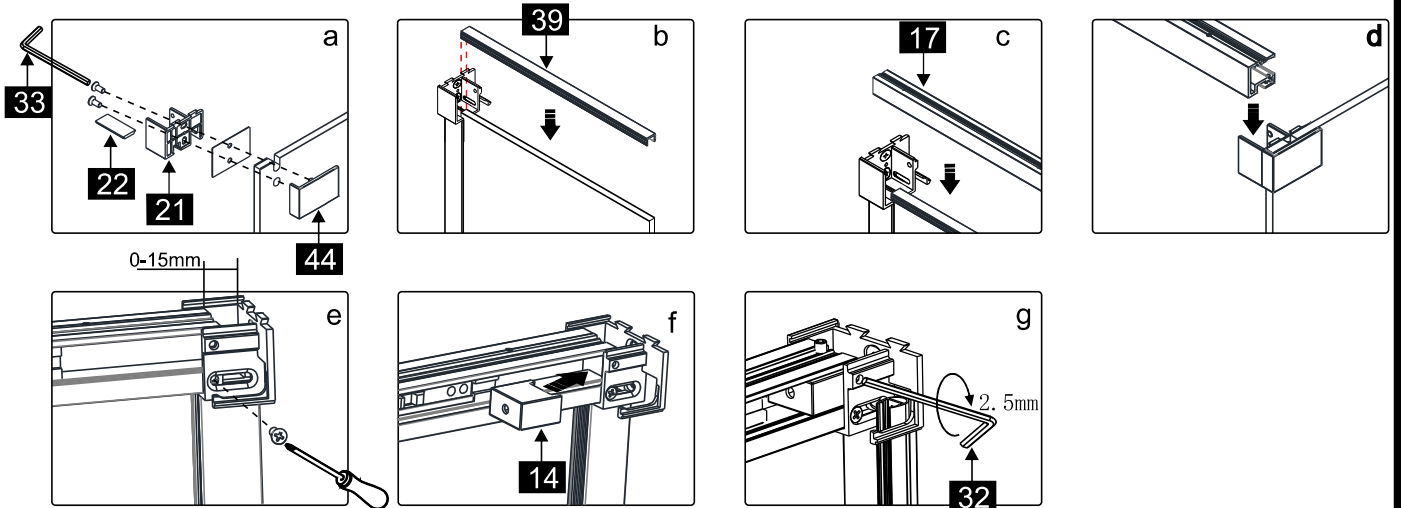

This product is heavy and will require two people to install.