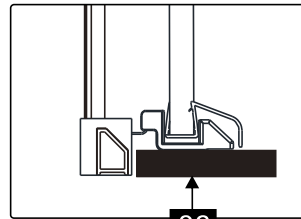

This product is heavy and will require two people to install.