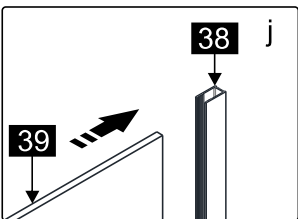

This product is heavy and will require two people to install.

This product is heavy and will require two people to install.

CEZARES®

Installation instructions

(DUET SOFT-M)

This product is heavy and will require two people to install.