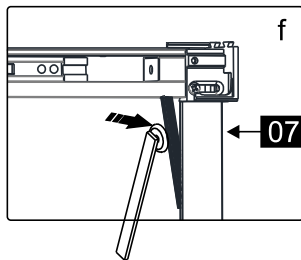

Note: Safety glass can not be re-worked.

■ Installation

Please read these instructions carefully before start of installation.

The wall post has up to 20mm of adjustment for out of true wall situations.

Ensure that the shower tray is fitted level and that after assembly of enclosure there is a full and continuous bead of sealant between the top of the shower tray and the title joint.

This product is heavy and will require two people to install.

This product is heavy and will require two people to install.

This product is heavy and will require two people to install.

This product is heavy and will require two people to install.