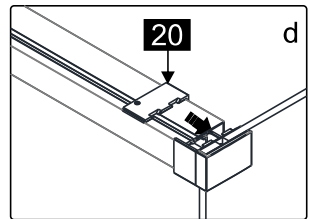

This product is heavy and will require two people to install.