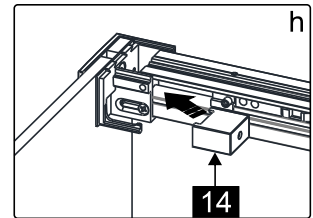

This product is heavy and will require two people to install.