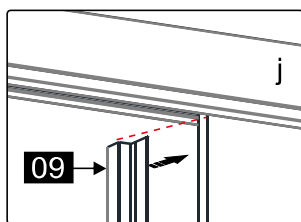

This product is heavy and will require two people to install.