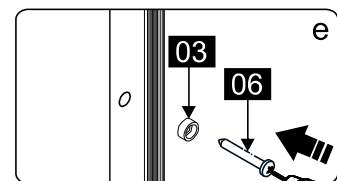

This product is heavy and will require two people to install.

This product is heavy and will require two people to install.

CEZARES®

Installation instructions

(DUET SOFT-M)

This product is heavy and will require two people to install.