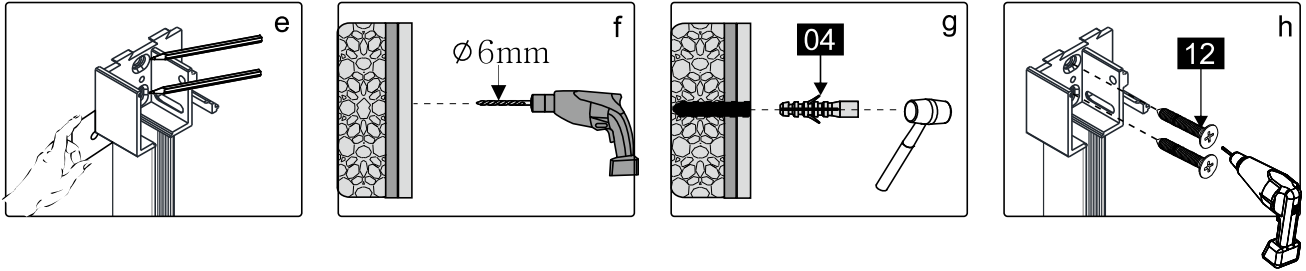

This product is heavy and will require two people to install.