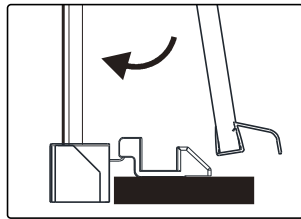

Note: Safety glass can not be re-worked.

■ Installation

Please read these instructions carefully before start of installation.

The wall post has up to 20mm of adjustment for out of true wall situations.

Ensure that the shower tray is fitted level and that after assembly of enclosure there is a full and continuous bead of sealant between the top of the shower tray and the title joint.

This product is heavy and will require two people to install.

This product is heavy and will require two people to install.

This product is heavy and will require two people to install.

This product is heavy and will require two people to install.