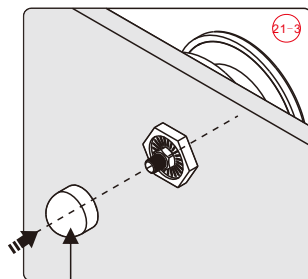

29

This product is heavy and will require two people to install.