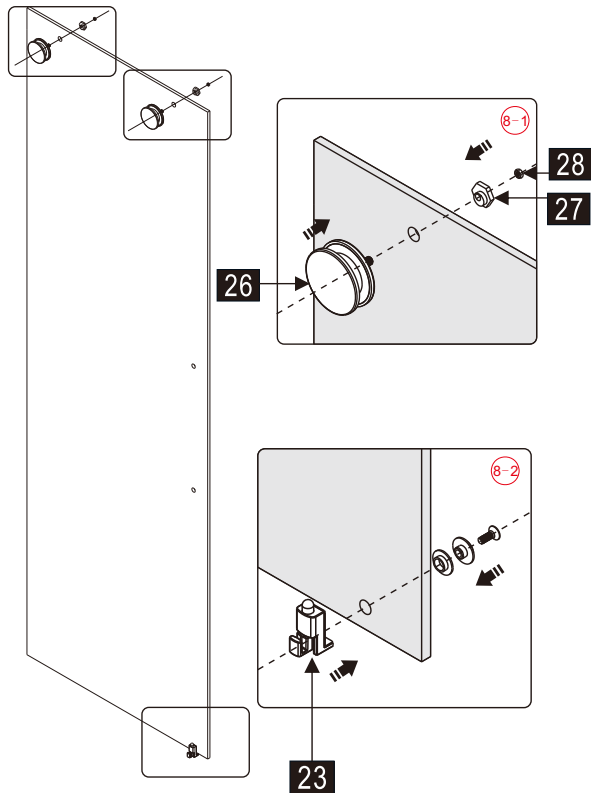

Note: Safety glass can not be re-worked.

■ Installation

Please read these instructions carefully before start of installation.

The wall post has up to 20mm of adjustment for out of true wall situations.

Ensure that the shower tray is fitted level and that after assembly of enclosure there is a full and continuous bead of sealant between the top of the shower tray and the title joint.

- (49) x 1

- (50) x 2

- (51) x 2

M5X14
- (52) x 1

- (53) x 1

- (54) x 1

- (55) x 4

- (56) x 4

ST4X35

This product is heavy and will require two people to install.

This product is heavy and will require two people to install.

This product is heavy and will require two people to install.

This product is heavy and will require two people to install.