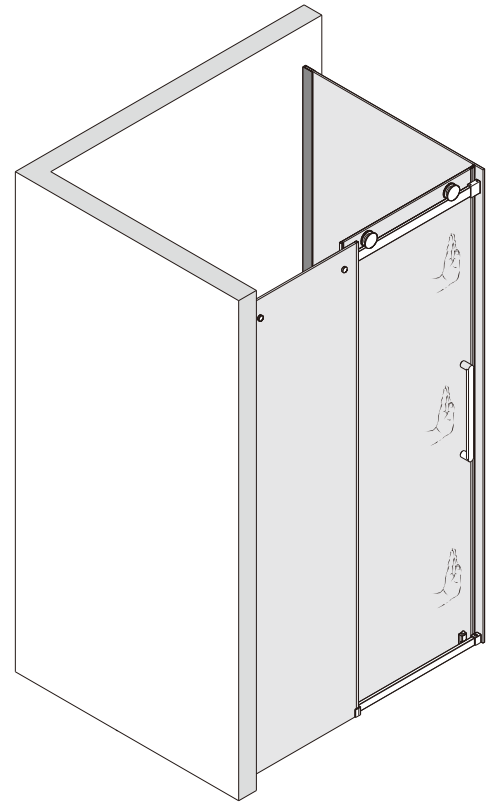

This product is heavy and will require two people to install.