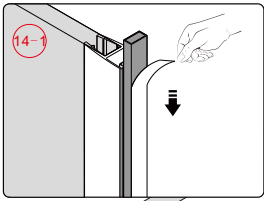

This product is heavy and will require two people to install.