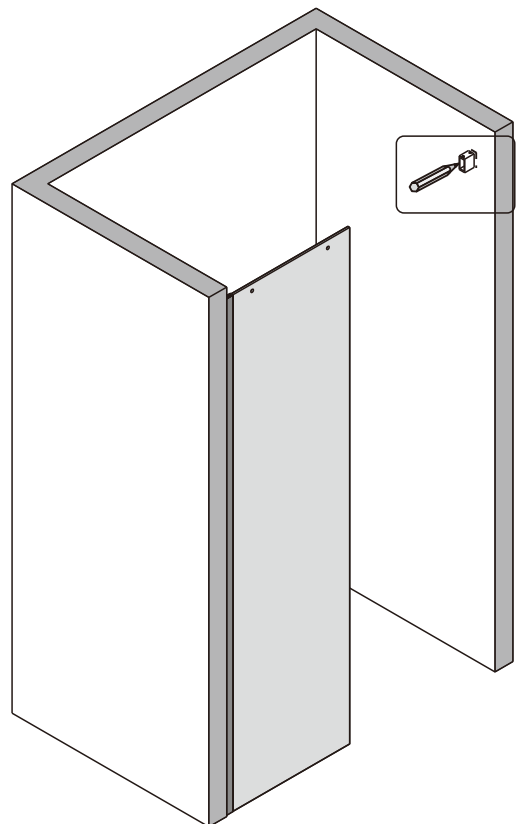

This product is heavy and will require two people to install.