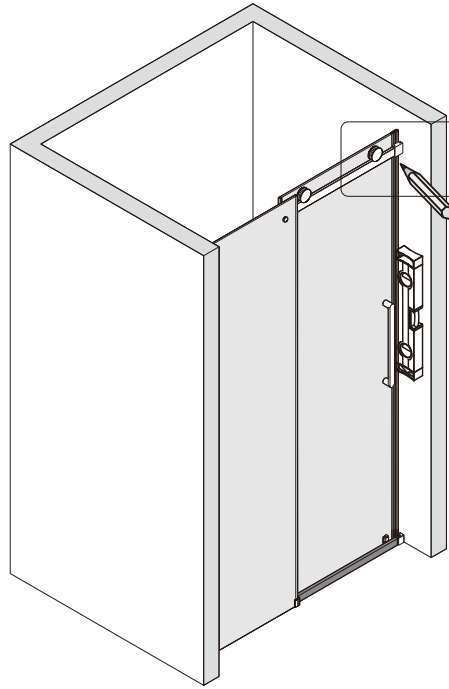

Note: Safety glass can not be re-worked.

■ Installation

Please read these instructions carefully before start of installation.

The wall post has up to 20mm of adjustment for out of true wall situations.

Ensure that the shower tray is fitted level and that after assembly of enclosure there is a full and continuous bead of sealant between the top of the shower tray and the title joint.

04

04

0-10mm

This product is heavy and will require two people to install.

This product is heavy and will require two people to install.

This product is heavy and will require two people to install.

This product is heavy and will require two people to install.