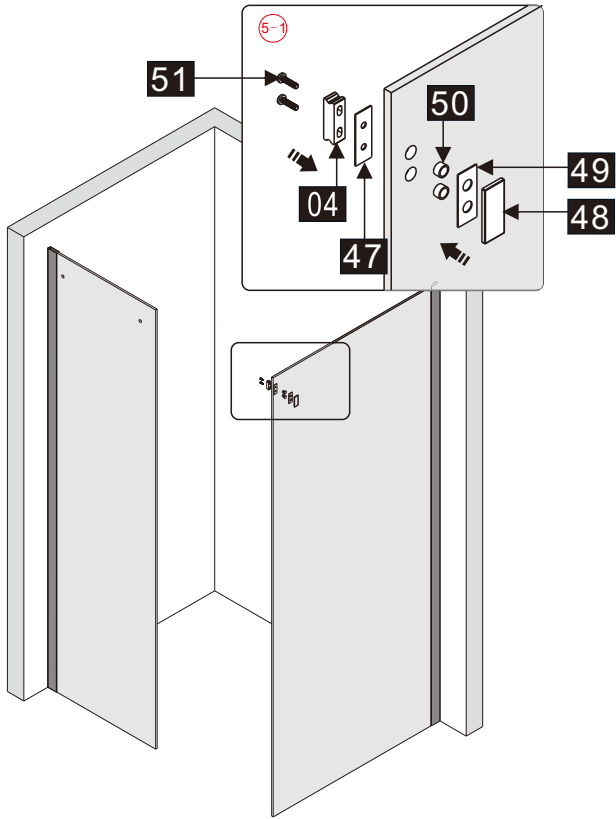

Note: Safety glass can not be re-worked.

■ Installation

Please read these instructions carefully before start of installation.

The wall post has up to 20mm of adjustment for out of true wall situations.

Ensure that the shower tray is fitted level and that after assembly of enclosure there is a full and continuous bead of sealant between the top of the shower tray and the title joint.

- (49) x 1

- (50) x 2

- (51) x 2

M5X14
- (52) x 1

- (53) x 1

- (54) x 1

- (55) x 4

- (56) x 4

ST4X35

This product is heavy and will require two people to install.

This product is heavy and will require two people to install.

This product is heavy and will require two people to install.

This product is heavy and will require two people to install.