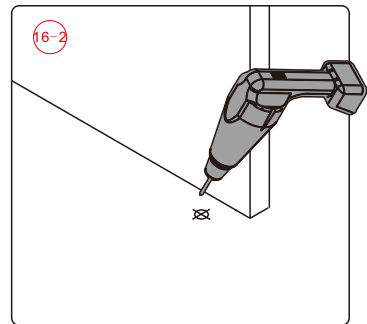

Note: Safety glass can not be re-worked.

■ Installation

Please read these instructions carefully before start of installation.

The wall post has up to 20mm of adjustment for out of true wall situations.

Ensure that the shower tray is fitted level and that after assembly of enclosure there is a full and continuous bead of sealant between the top of the shower tray and the title joint.

This product is heavy and will require two people to install.

44

20

15

This product is heavy and will require two people to install.

41

27

29