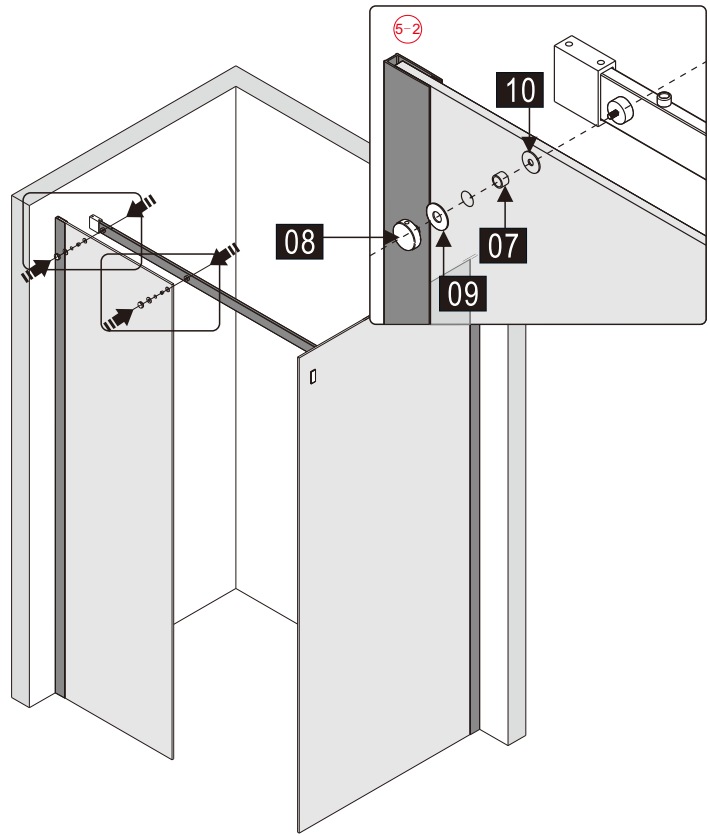

This product is heavy and will require two people to install.