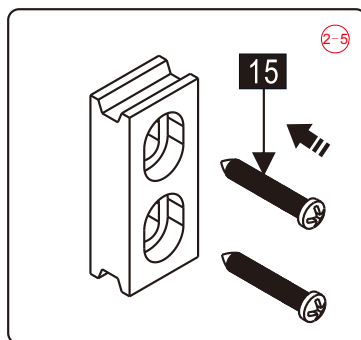

This product is heavy and will require two people to install.