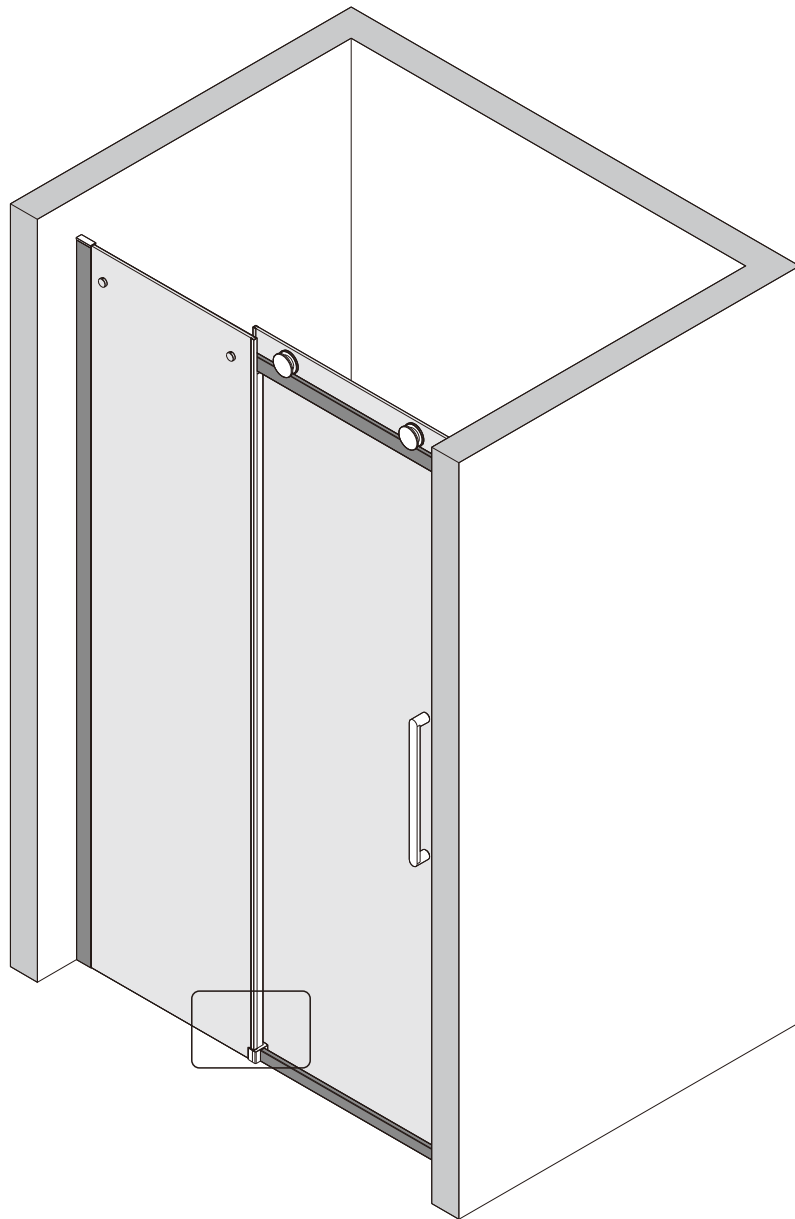

Note: Safety glass can not be re-worked.

■ Installation

Please read these instructions carefully before start of installation.

The wall post has up to 20mm of adjustment for out of true wall situations.

Ensure that the shower tray is fitted level and that after assembly of enclosure there is a full and continuous bead of sealant between the top of the shower tray and the title joint.

This product is heavy and will require two people to install.

Installation instructions

(STYLUS-M-FIX)

15

- (45) x 1

- (46) x 1

- (47) x 1

- (48) x 1