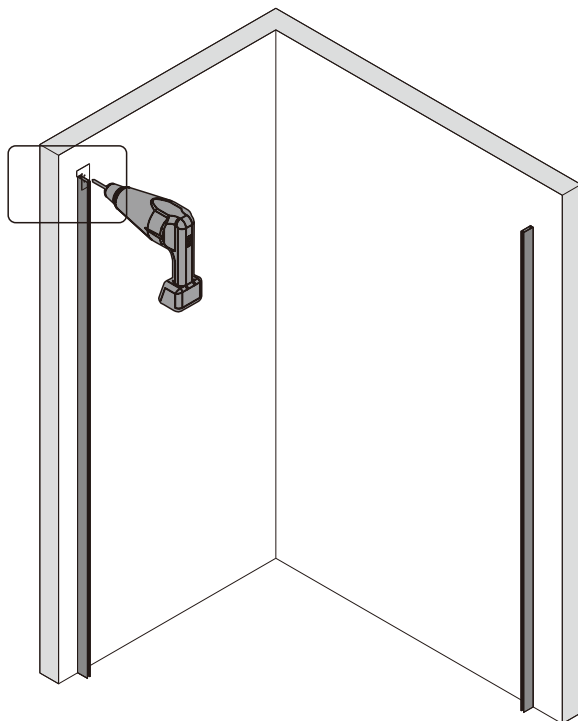

This product is heavy and will require two people to install.