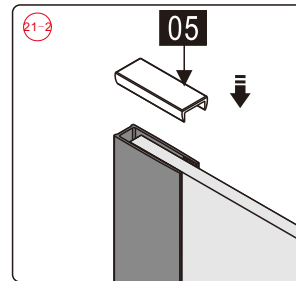

29

This product is heavy and will require two people to install.