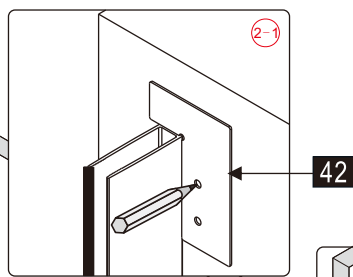

This product is heavy and will require two people to install.