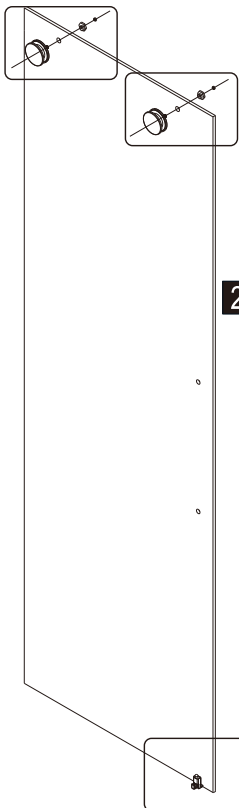

This product is heavy and will require two people to install.