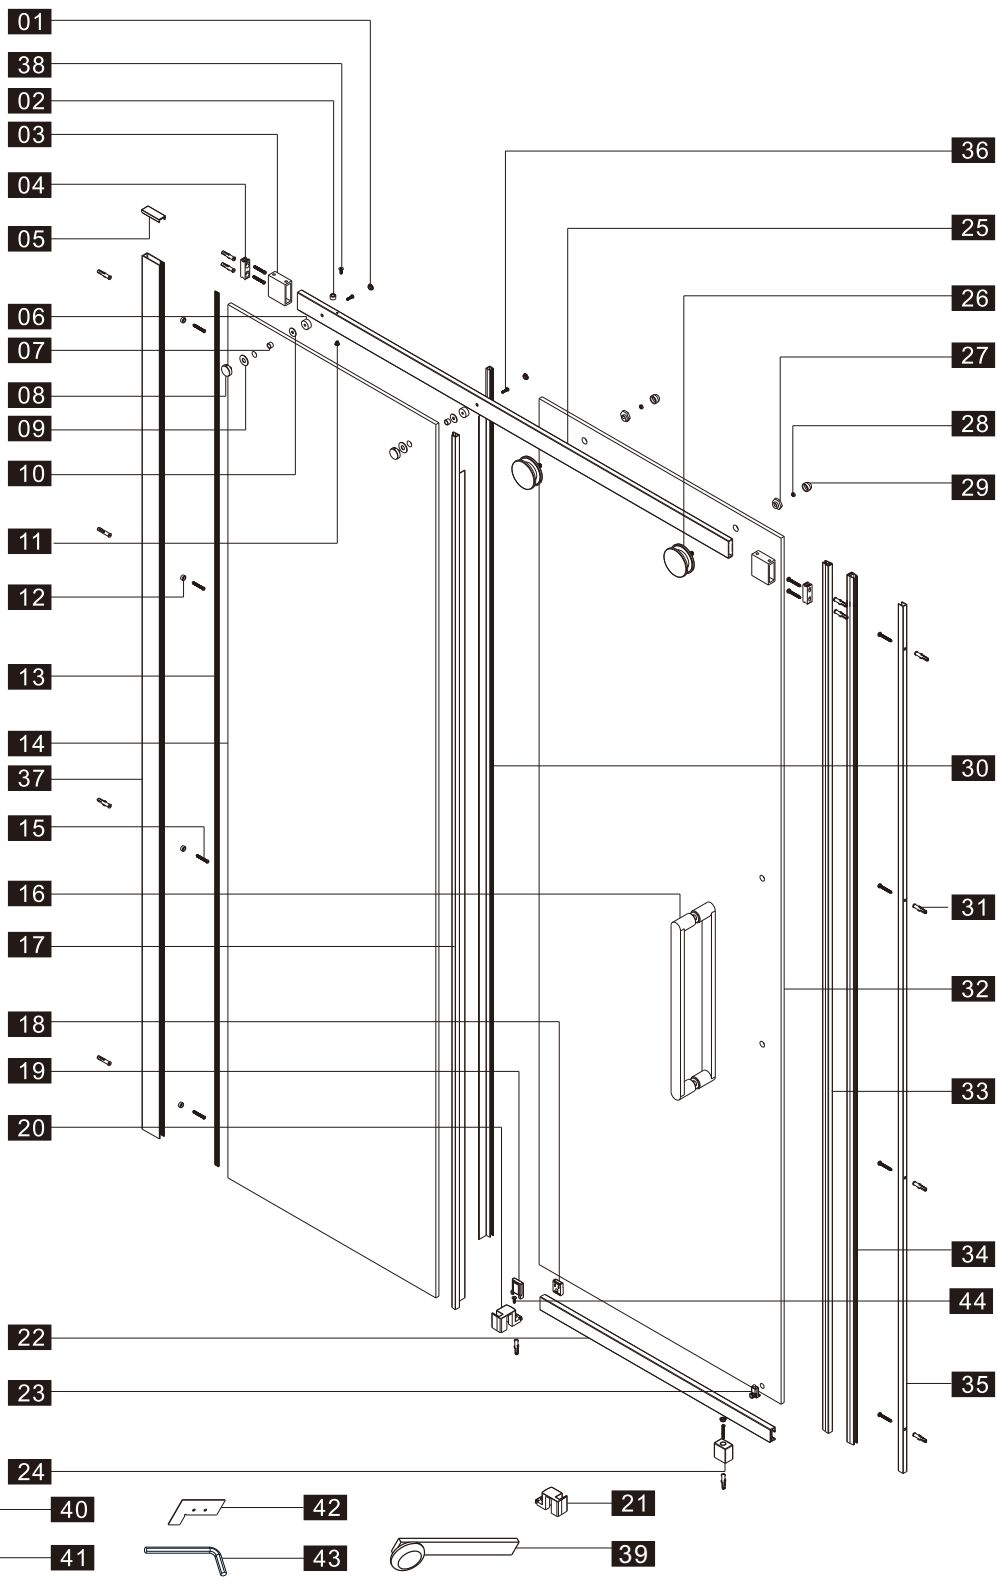

Note: Safety glass can not be re-worked.

■ Installation

Please read these instructions carefully before start of installation.

The wall post has up to 20mm of adjustment for out of true wall situations.

Ensure that the shower tray is fitted level and that after assembly of enclosure there is a full and continuous bead of sealant between the top of the shower tray and the title joint.

①x 3	②x 1	③x 2	④x 2	⑤x 1	⑥x 2	⑦x 2	⑧x 2	⑨x 2	⑩x 2	⑪x 1	⑫x 4	⑬x 1
⑭x 1	⑮x 13 ST4X40	⑯x 1	⑰x 1	⑱x 1	⑲x 1	⑳x 1	㉑x 1	㉒x 1	㉓x 1	㉔x 1	㉕x 1	㉖x 2
㉗x 2	㉘x 2	㉙x 2	㉚x 1	㉛x 14	㉜x 1	㉝x 1	㉞x 1	㉟x 1	㊱x 2 M5X20	㊲x 1	㊳x 1 M5X20	㊴x 1
㊵x 2	㊶x 1 2.5mm	㊷x 1	㊸x 1 3mm	㊹x 1 ST4X30								

- (49) x 1

- (50) x 2

- (51) x 2

M5X14
- (52) x 1

- (53) x 1

- (54) x 1

- (55) x 4

- (56) x 4