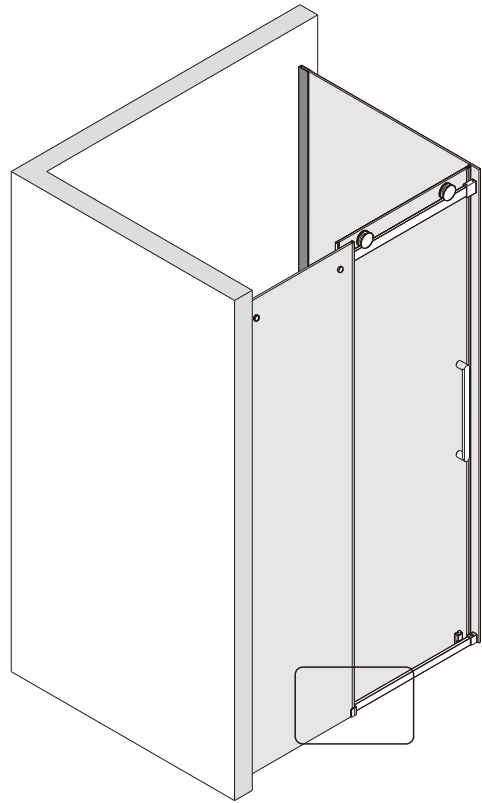

44

20

15

This product is heavy and will require two people to install.