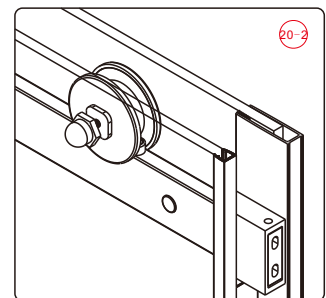

41

This product is heavy and will require two people to install.