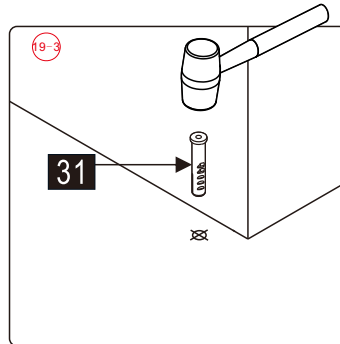

41

This product is heavy and will require two people to install.