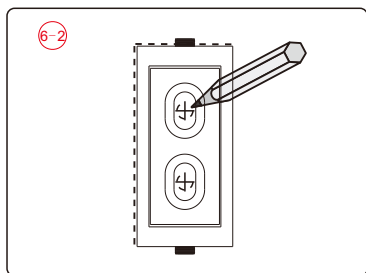

This product is heavy and will require two people to install.