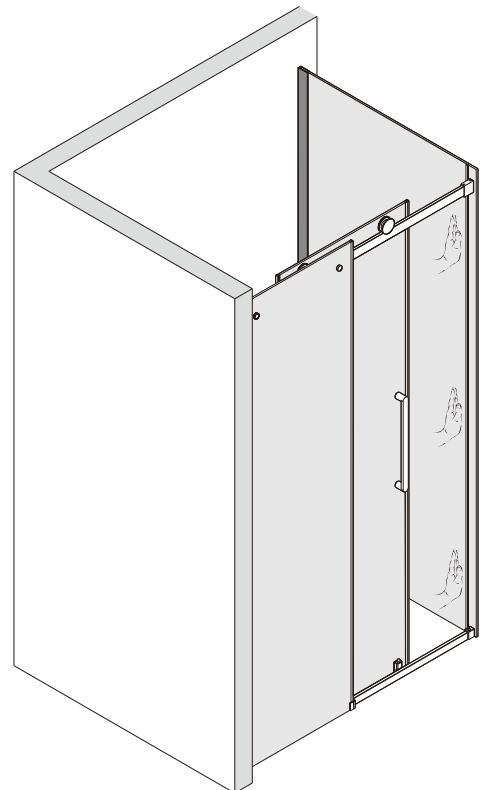

This product is heavy and will require two people to install.