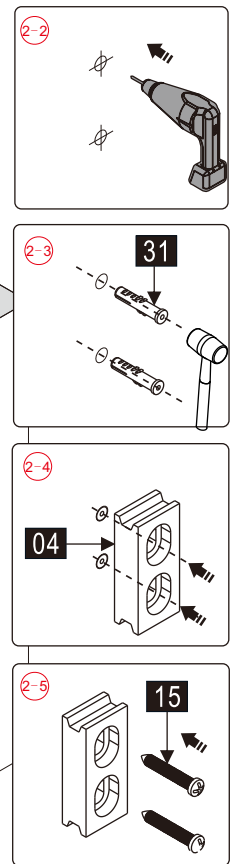

This product is heavy and will require two people to install.