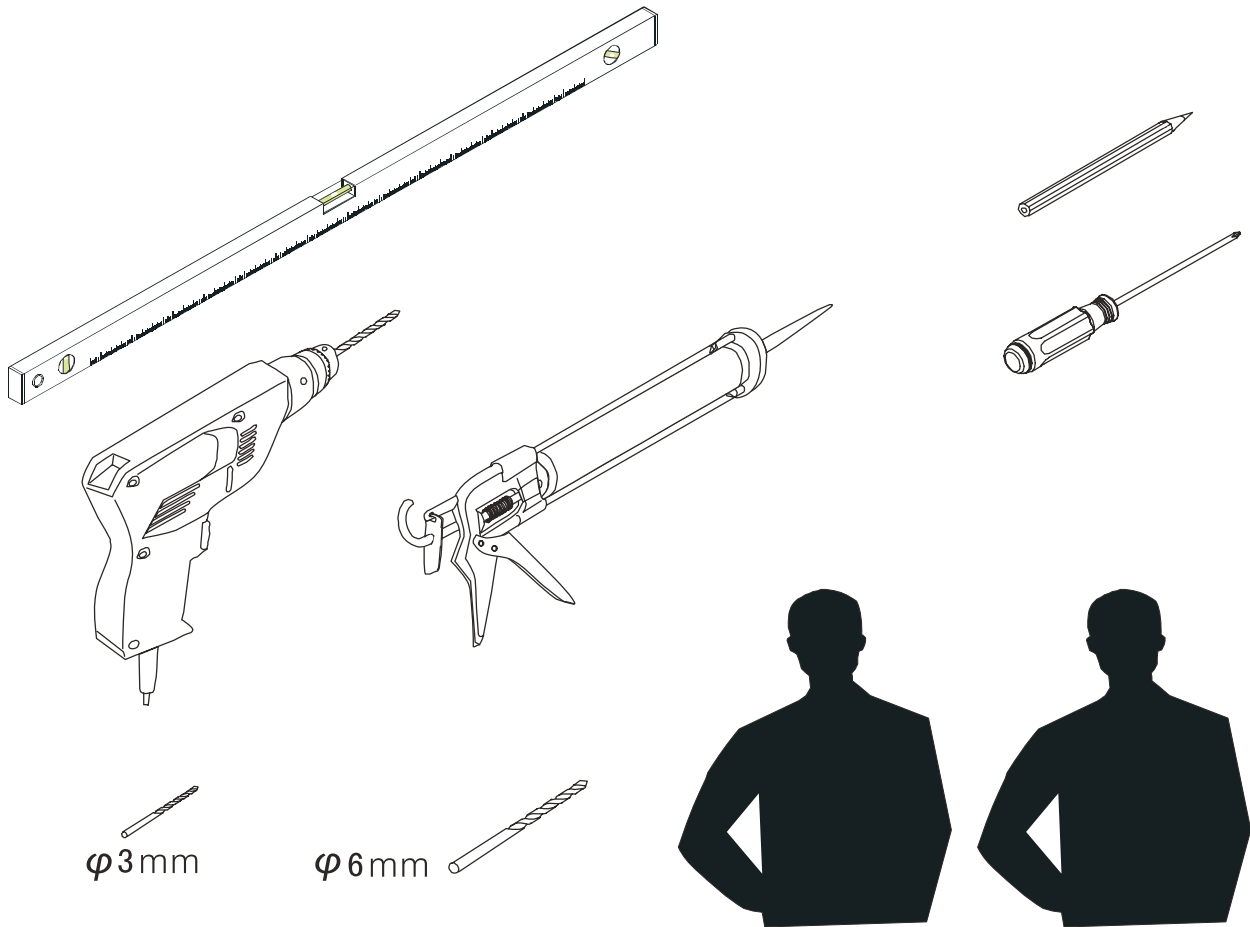

Note: Safety glass can not be re-worked.

■ Installation

Please read these instructions carefully before start of installation.

The wall post has up to 20mm of adjustment for out of true wall situations.

Ensure that the shower tray is fitted level and that after assembly of enclosure there is a full and continuous bead of sealant between the top of the shower tray and the title joint.

Special care should be taken when drilling walls to avoid hidden pipes or electrical cables.

Note: This product is heavy and will require two people to install.

Please remove protective film from aluminium profiles before installation.

■ Shower Tray Installation

The shower tray must be sited against a structural wall.

Water proof walling or tiling should be fitted so that it sits on the top of the tray rim.

■ Aftercare Instructions

After use, your shower should be cleaned with soap and water. This is particularly important in hard water districts where insoluble lime salts may be deposited and allowed to build up. Cleaners of a gritty or abrasive nature should not be used. Care should be taken to avoid contact with strong chemicals such as organic solvents and strippers.

Glass cleaners can be used but with caution, if in doubt contact the supplier of the cleaner in question.

Please keep these instructions for aftercare and customer service details.

Tools required

This product is heavy and will require two people to install.