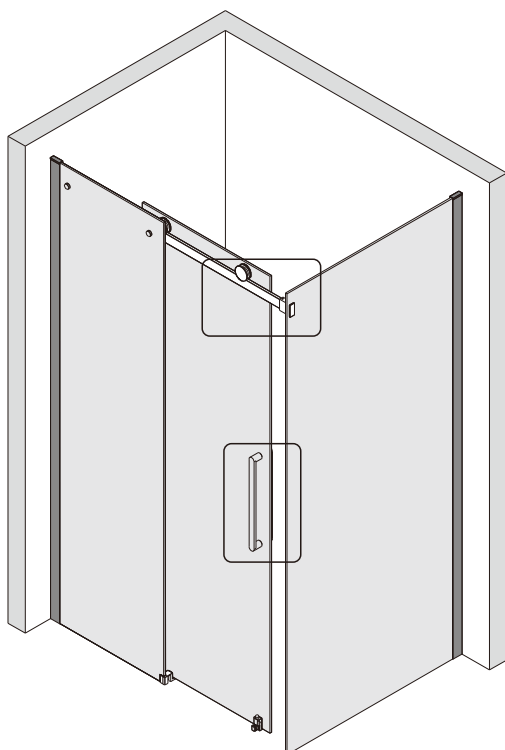

This product is heavy and will require two people to install.