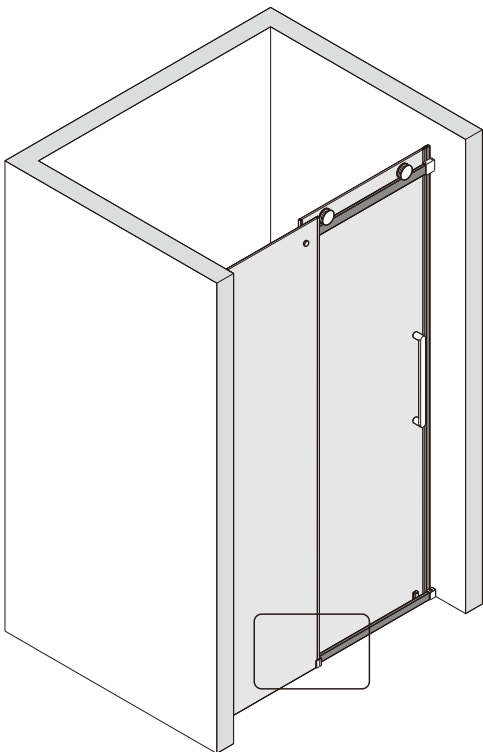

20

This product is heavy and will require two people to install.