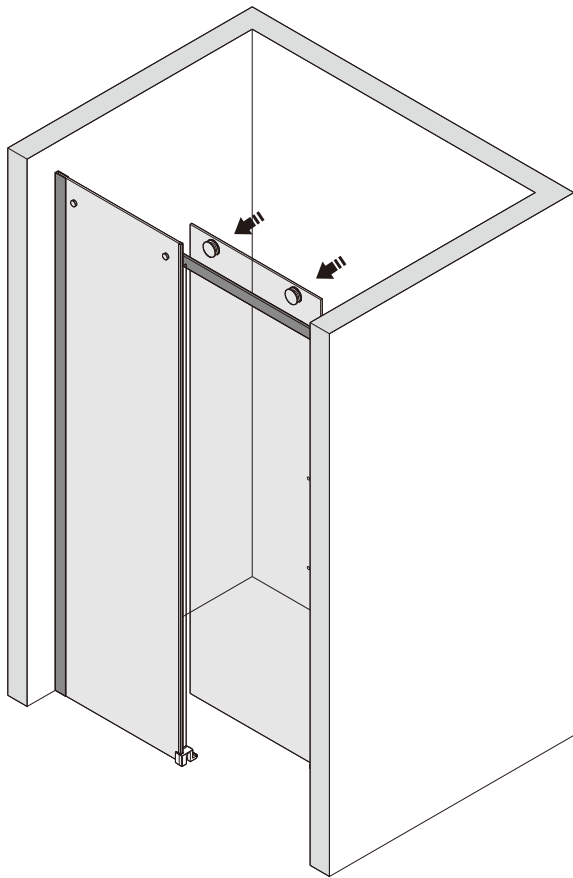

This product is heavy and will require two people to install.