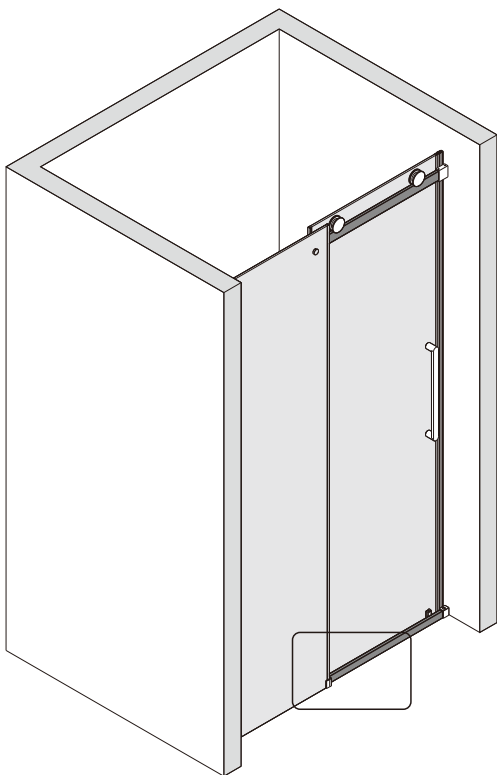

41

This product is heavy and will require two people to install.