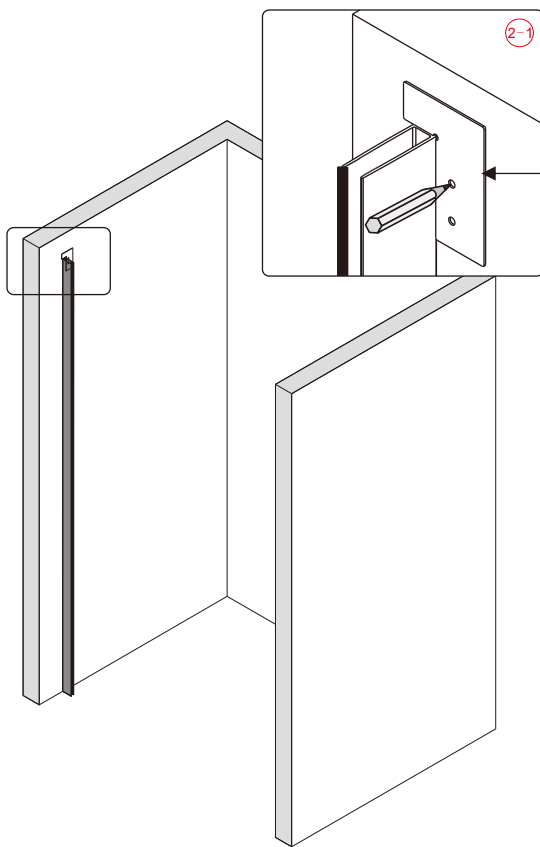

This product is heavy and will require two people to install.