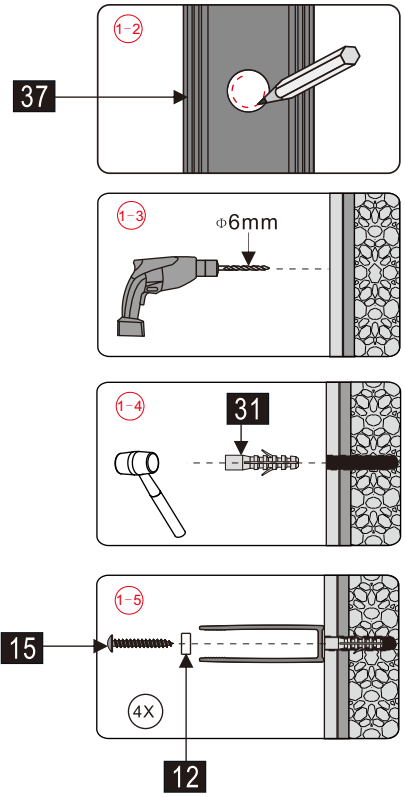

This product is heavy and will require two people to install.