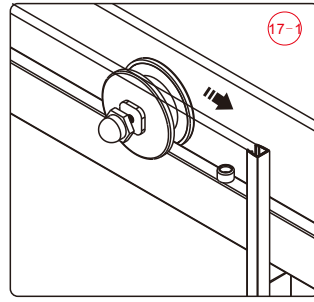

Note: Safety glass can not be re-worked.

■ Installation

Please read these instructions carefully before start of installation.

The wall post has up to 20mm of adjustment for out of true wall situations.

Ensure that the shower tray is fitted level and that after assembly of enclosure there is a full and continuous bead of sealant between the top of the shower tray and the title joint.

This product is heavy and will require two people to install.

44

20

15

This product is heavy and will require two people to install.

41

27

29