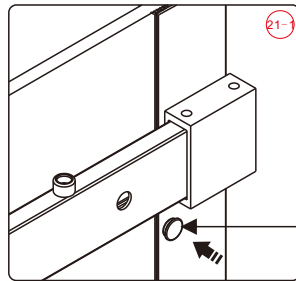

29

This product is heavy and will require two people to install.