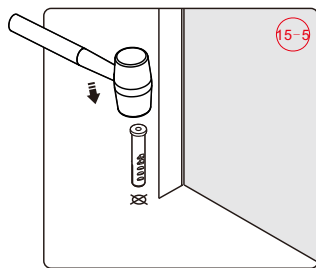

44

20

15

This product is heavy and will require two people to install.