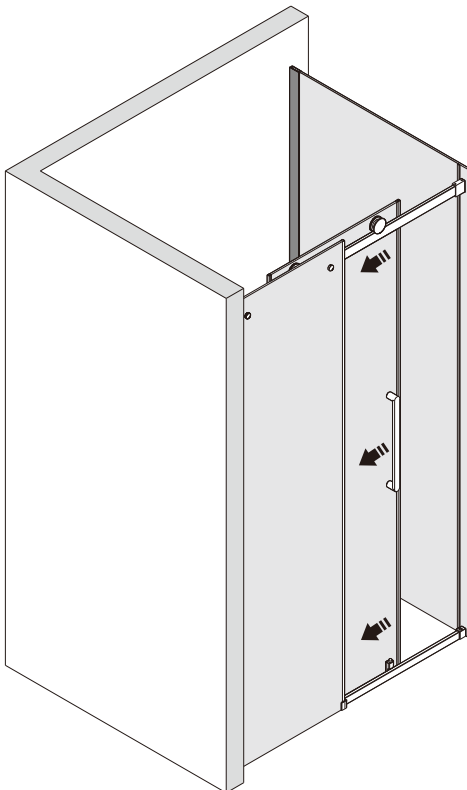

This product is heavy and will require two people to install.