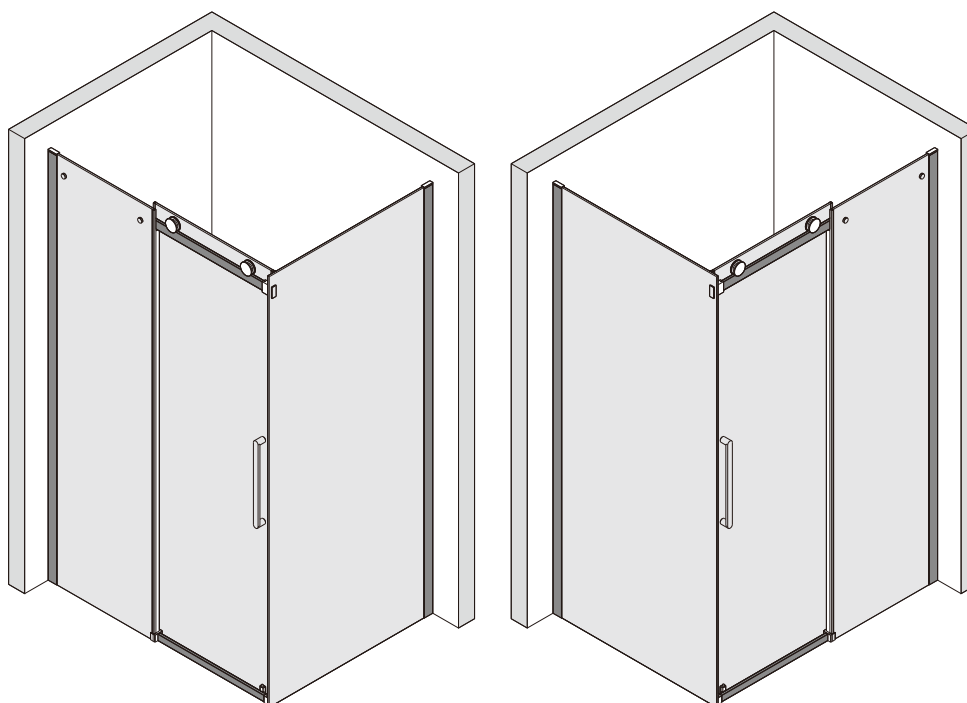

Installation instructions

(STYLUS-M-BF-1)

(STYLUS-M-BF-1+STYLUS-M-FIX)

■ General Information

Please inspect the product immediately upon receipt for transit damage, missing packs/parts or manufacturing fault. Damage reported later cannot be accepted. Please handle the product with care avoiding knocks and shock loading to all sides and edges of the glass.

Note: Safety glass can not be re-worked.

■ Installation

Please read these instructions carefully before start of installation.

The wall post has up to 20mm of adjustment for out of true wall situations.

Ensure that the shower tray is fitted level and that after assembly of enclosure there is a full and continuous bead of sealant between the top of the shower tray and the title joint.

Special care should be taken when drilling walls to avoid hidden pipes or electrical cables.

Note: This product is heavy and will require two people to install.

Please remove protective film from aluminium profiles before installation.