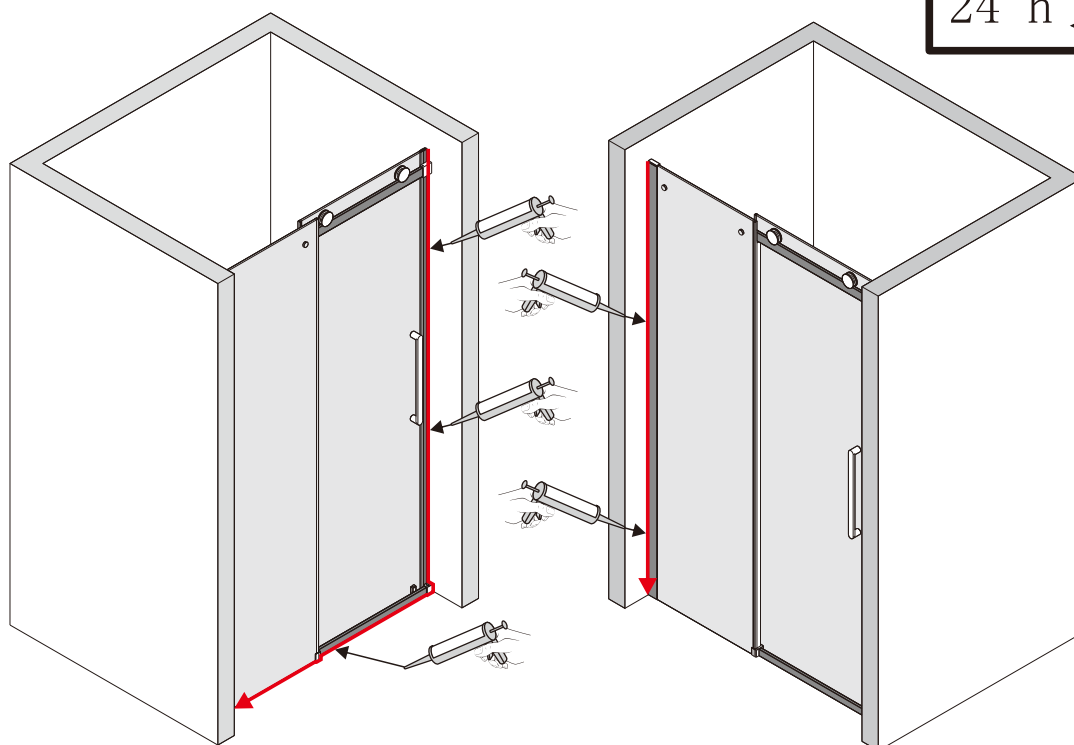

29

This product is heavy and will require two people to install.