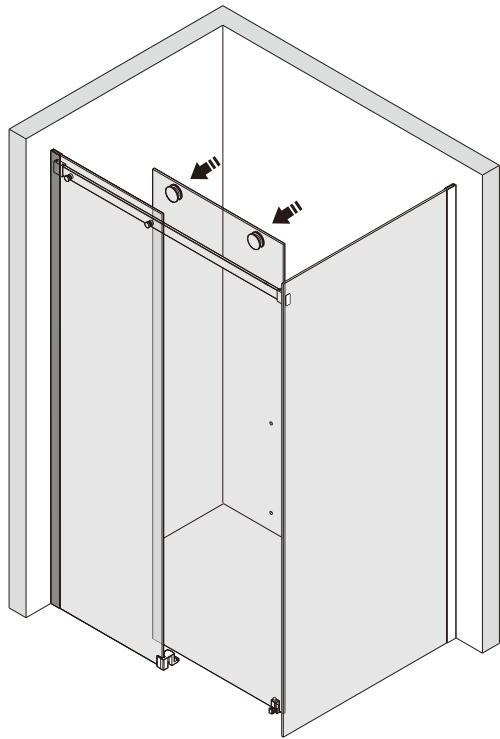

This product is heavy and will require two people to install.