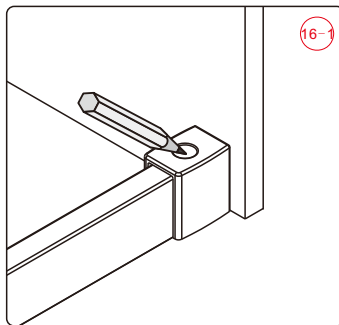

Note: Safety glass can not be re-worked.

■ Installation

Please read these instructions carefully before start of installation.

The wall post has up to 20mm of adjustment for out of true wall situations.

Ensure that the shower tray is fitted level and that after assembly of enclosure there is a full and continuous bead of sealant between the top of the shower tray and the title joint.

This product is heavy and will require two people to install.

44

20

15

This product is heavy and will require two people to install.

41

27

29