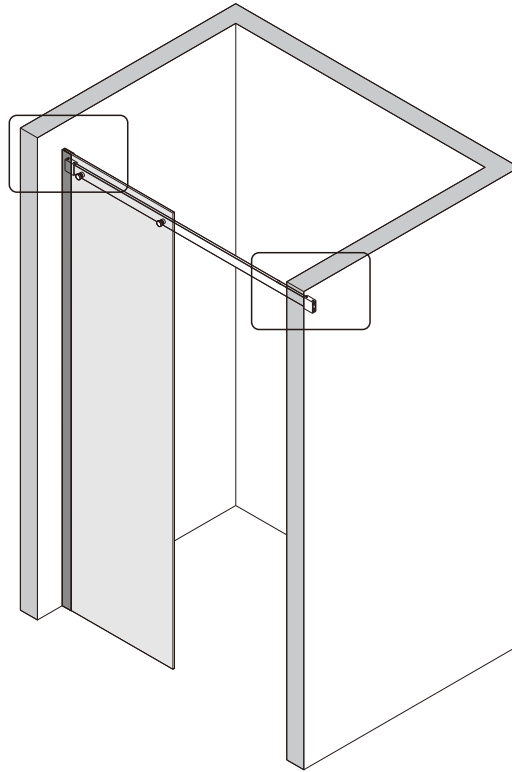

This product is heavy and will require two people to install.