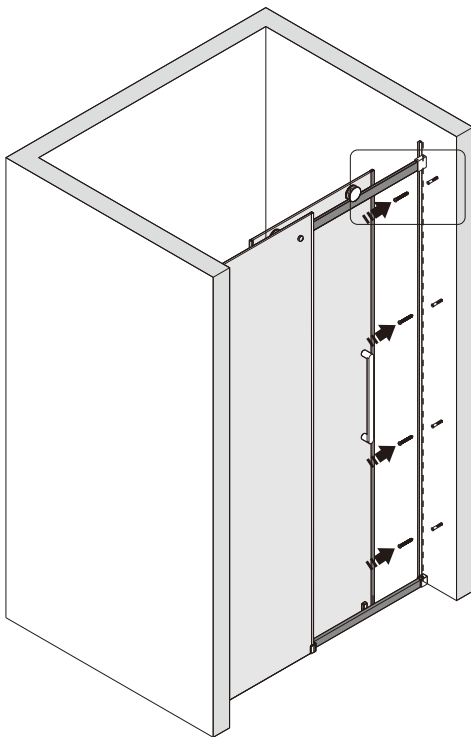

Note: Safety glass can not be re-worked.

■ Installation

Please read these instructions carefully before start of installation.

The wall post has up to 20mm of adjustment for out of true wall situations.

Ensure that the shower tray is fitted level and that after assembly of enclosure there is a full and continuous bead of sealant between the top of the shower tray and the title joint.

04

04

0-10mm

This product is heavy and will require two people to install.

This product is heavy and will require two people to install.

This product is heavy and will require two people to install.

This product is heavy and will require two people to install.