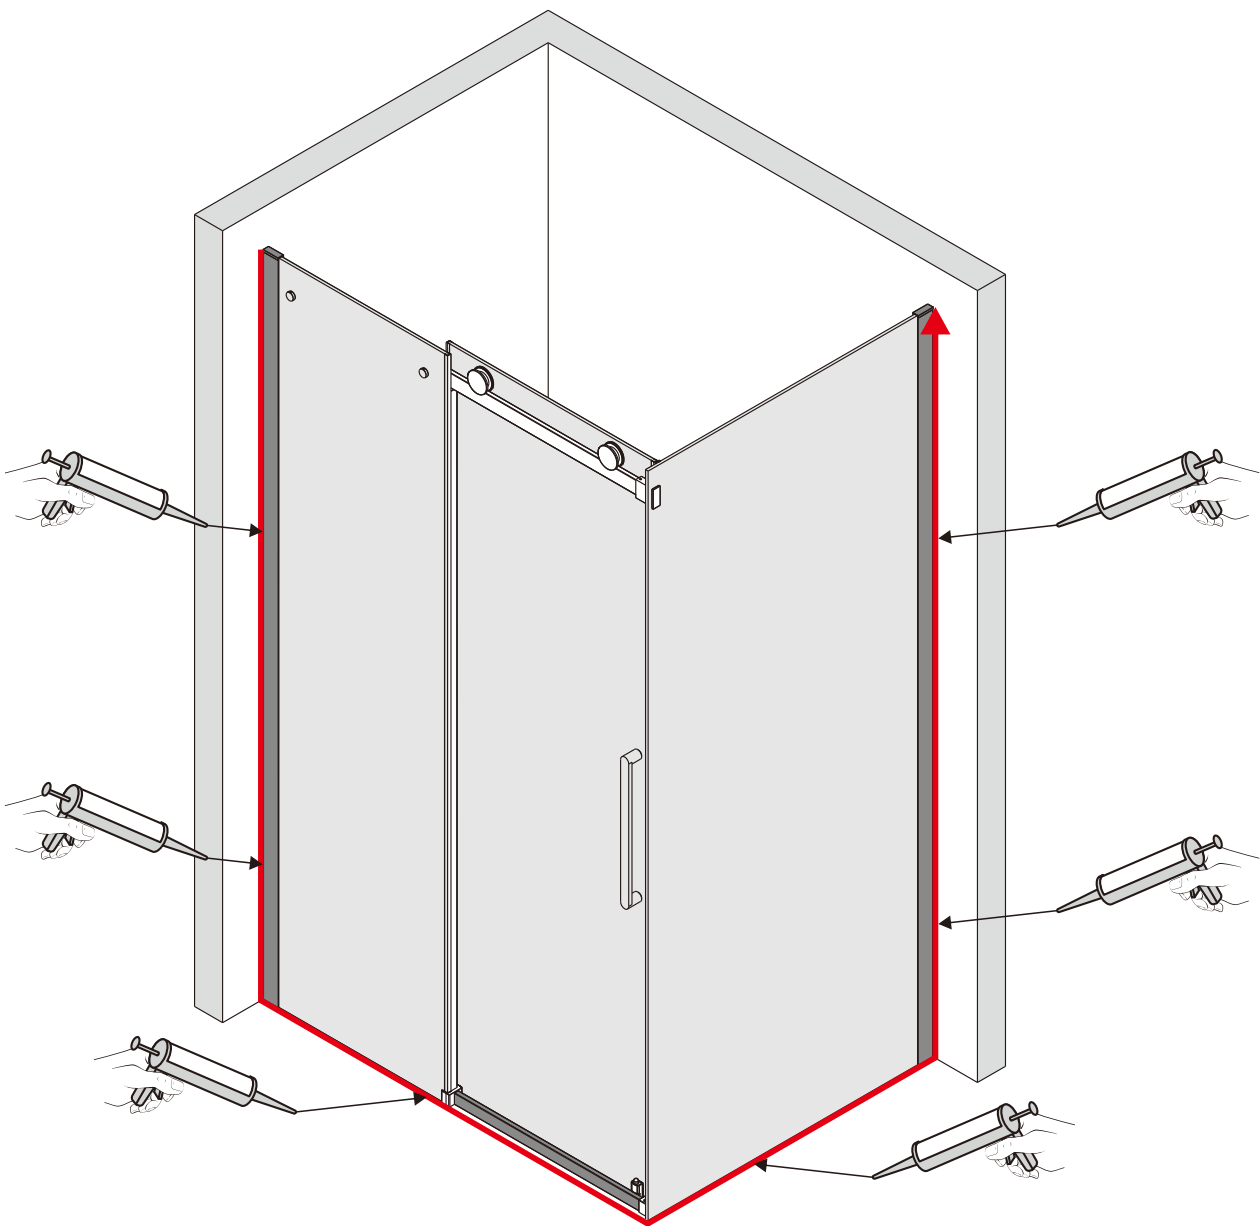

This product is heavy and will require two people to install.