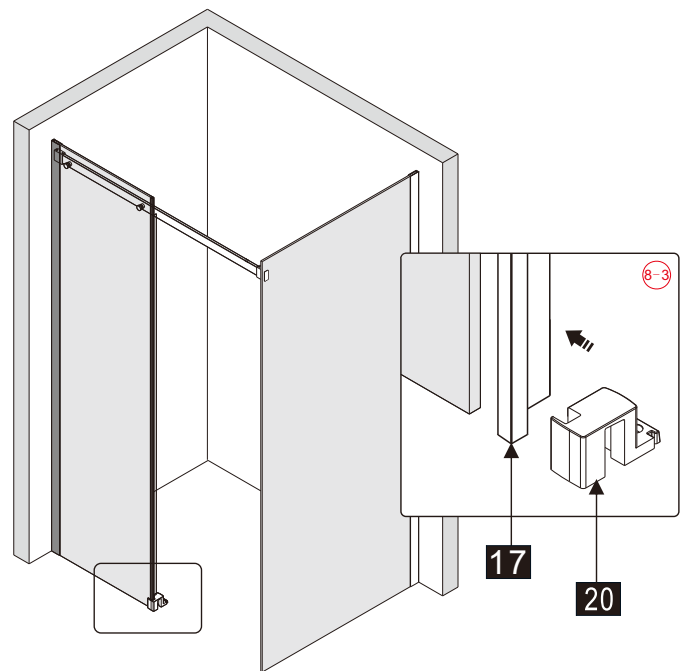

Note: Safety glass can not be re-worked.

■ Installation

Please read these instructions carefully before start of installation.

The wall post has up to 20mm of adjustment for out of true wall situations.

Ensure that the shower tray is fitted level and that after assembly of enclosure there is a full and continuous bead of sealant between the top of the shower tray and the title joint.

- (49) x 1

- (50) x 2

- (51) x 2

M5X14
- (52) x 1

- (53) x 1

- (54) x 1

- (55) x 4

- (56) x 4

ST4X35

This product is heavy and will require two people to install.

This product is heavy and will require two people to install.

This product is heavy and will require two people to install.

This product is heavy and will require two people to install.