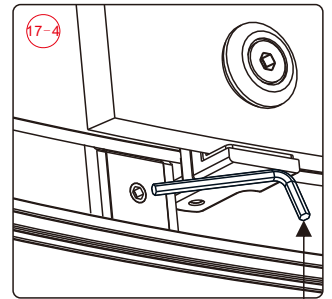

Note: Safety glass can not be re-worked.

■ Installation

Please read these instructions carefully before start of installation.

The wall post has up to 20mm of adjustment for out of true wall situations.

Ensure that the shower tray is fitted level and that after assembly of enclosure there is a full and continuous bead of sealant between the top of the shower tray and the title joint.

This product is heavy and will require two people to install.

44

20

15

This product is heavy and will require two people to install.

41

27

29