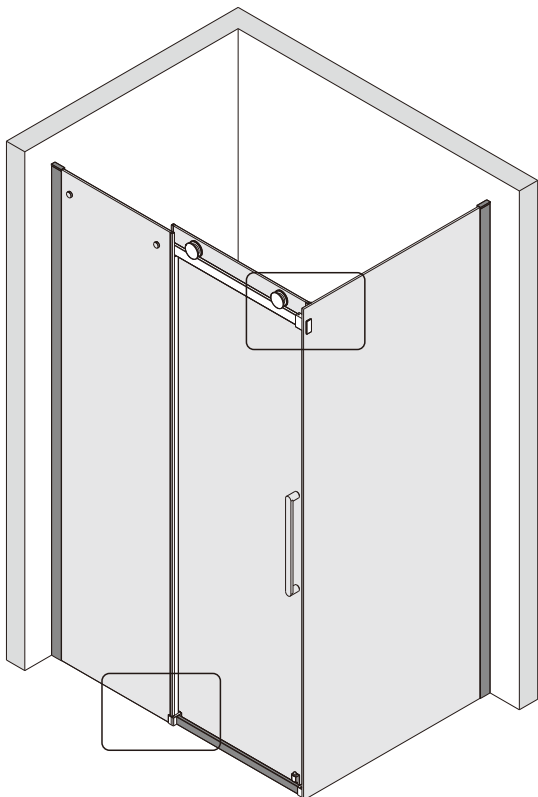

23

This product is heavy and will require two people to install.