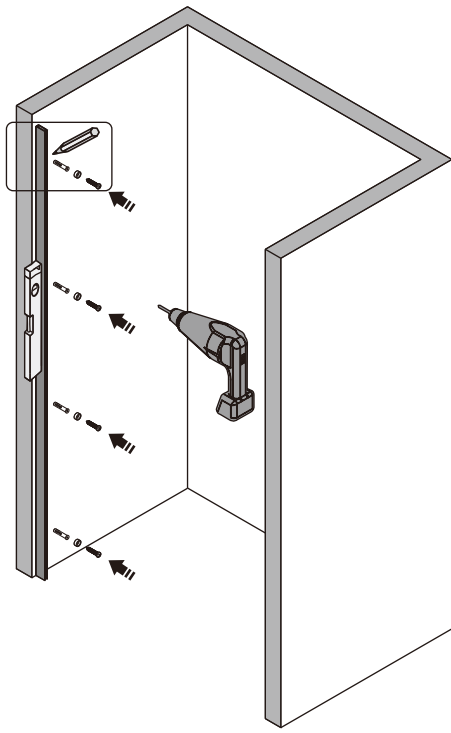

This product is heavy and will require two people to install.