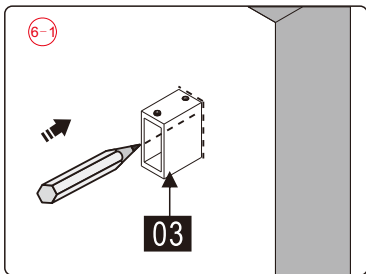

This product is heavy and will require two people to install.