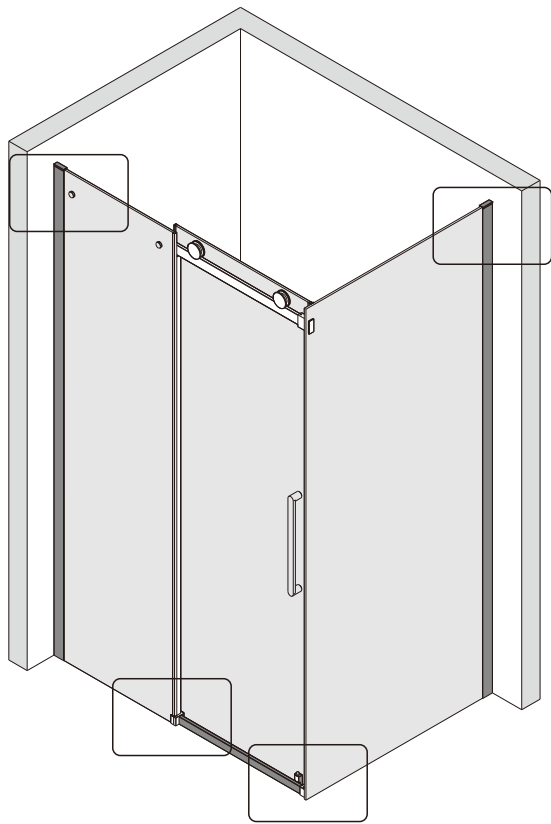

23

This product is heavy and will require two people to install.