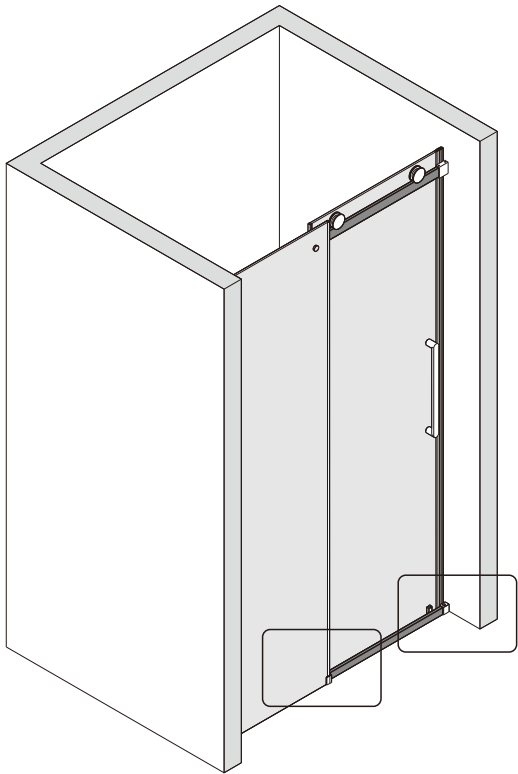

41

This product is heavy and will require two people to install.