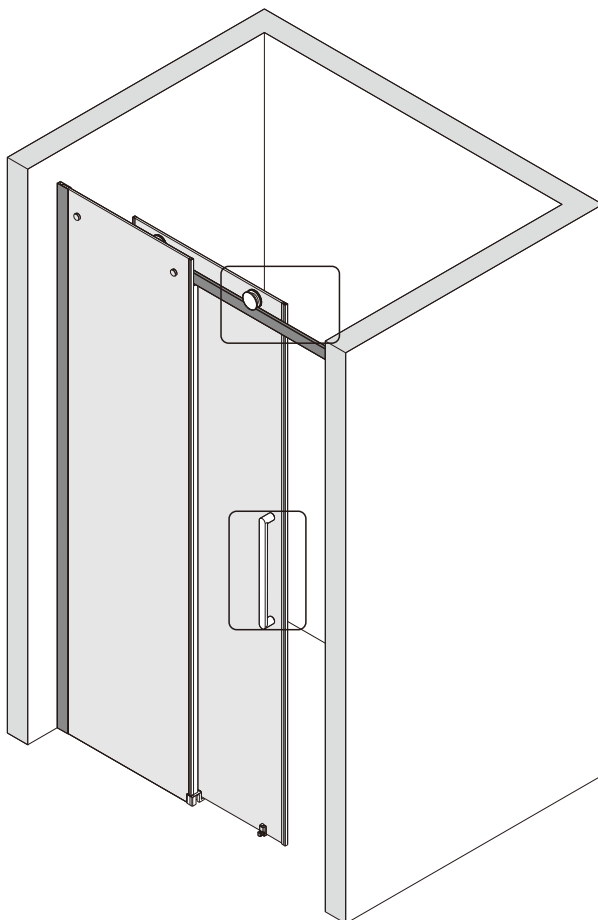

This product is heavy and will require two people to install.