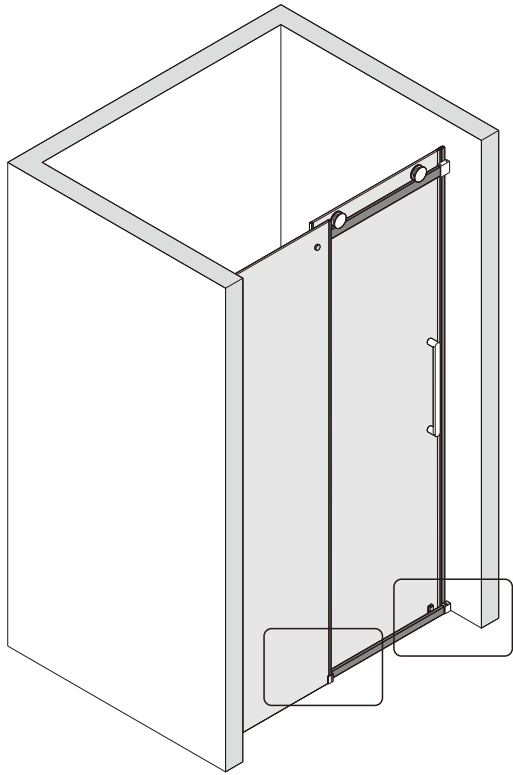

This product is heavy and will require two people to install.