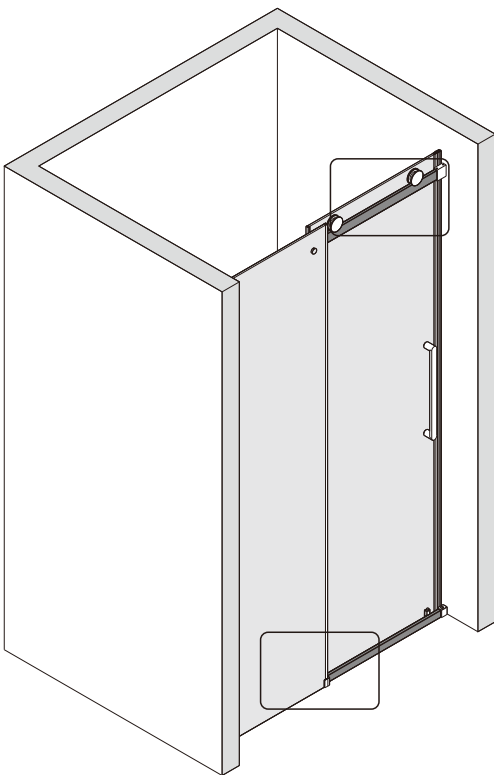

This product is heavy and will require two people to install.