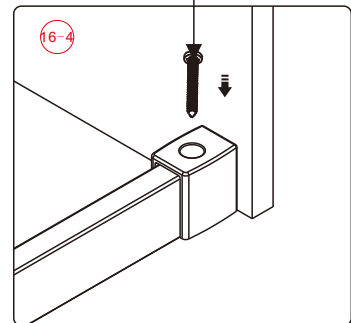

Note: Safety glass can not be re-worked.

■ Installation

Please read these instructions carefully before start of installation.

The wall post has up to 20mm of adjustment for out of true wall situations.

Ensure that the shower tray is fitted level and that after assembly of enclosure there is a full and continuous bead of sealant between the top of the shower tray and the title joint.

This product is heavy and will require two people to install.

44

20

15

This product is heavy and will require two people to install.

41

27

29