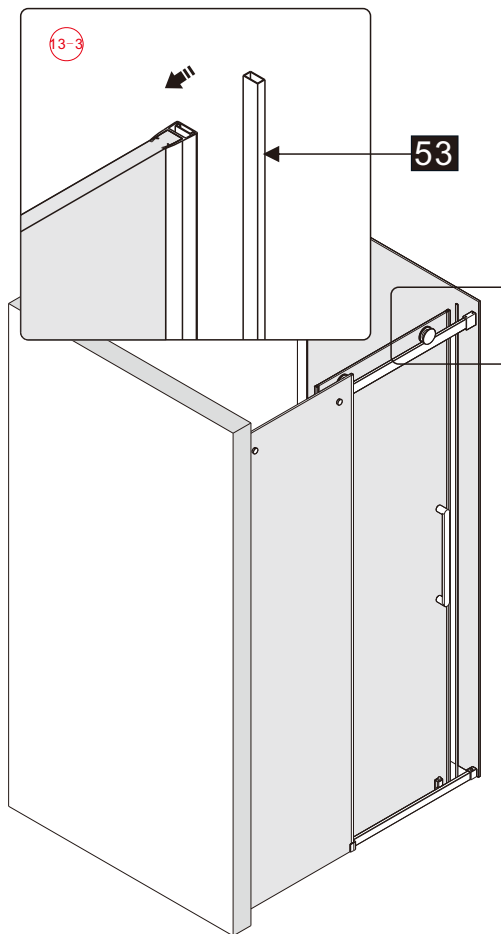

This product is heavy and will require two people to install.