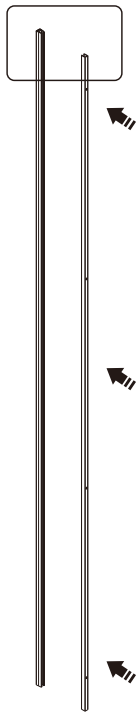

This product is heavy and will require two people to install.