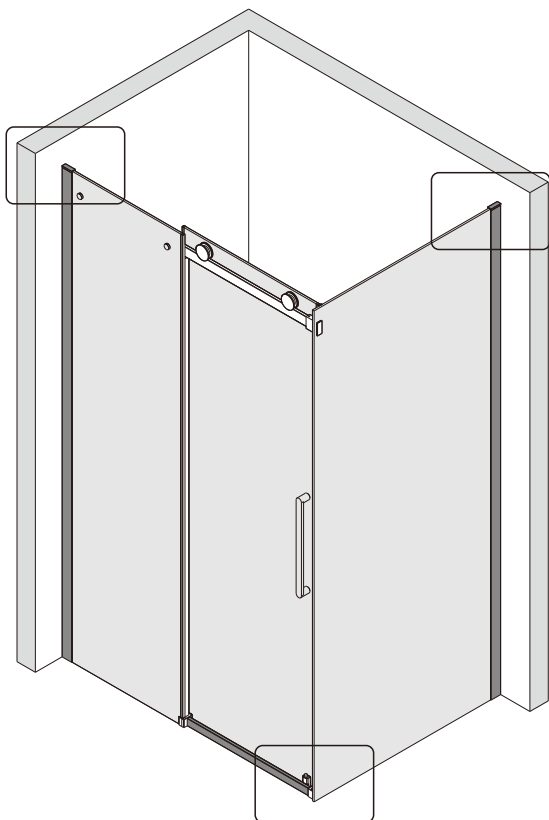

41

27

29

01

This product is heavy and will require two people to install.