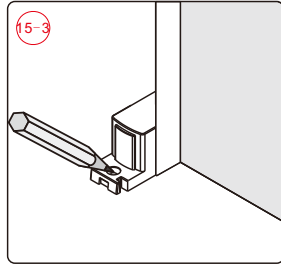

44

20

15

This product is heavy and will require two people to install.