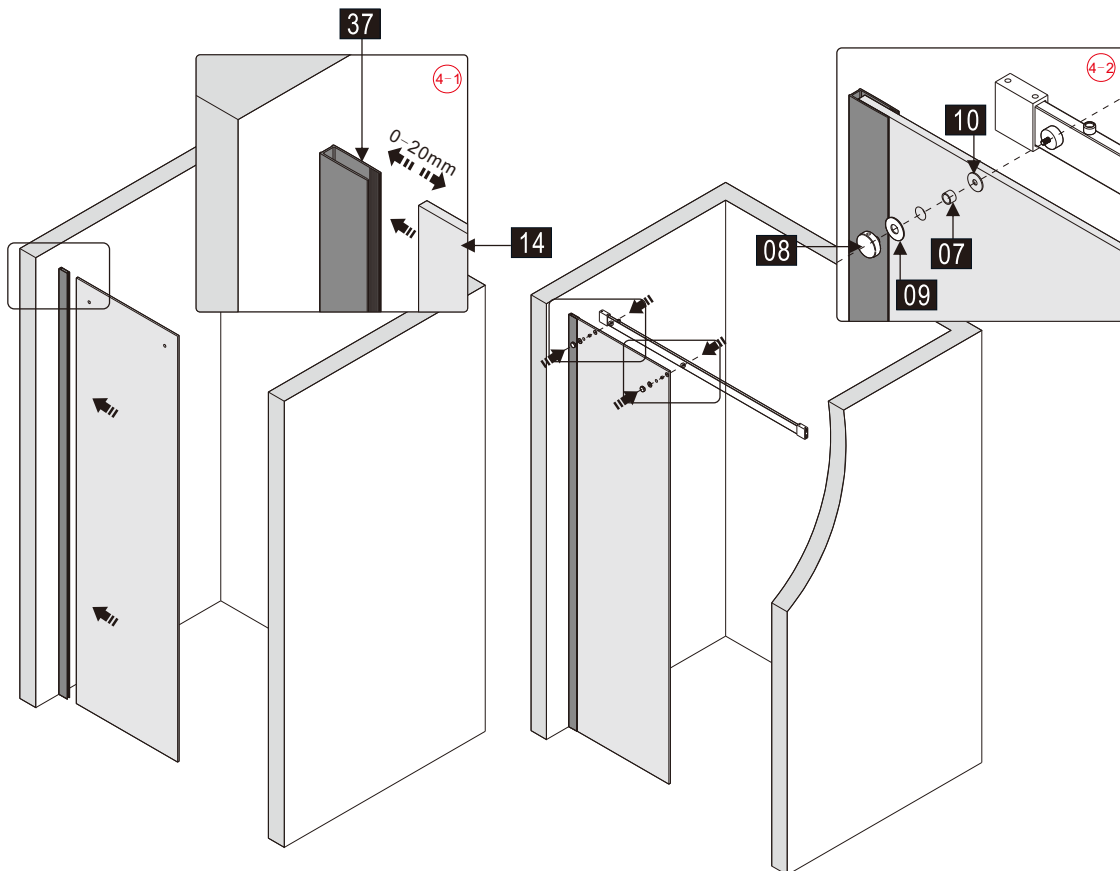

This product is heavy and will require two people to install.