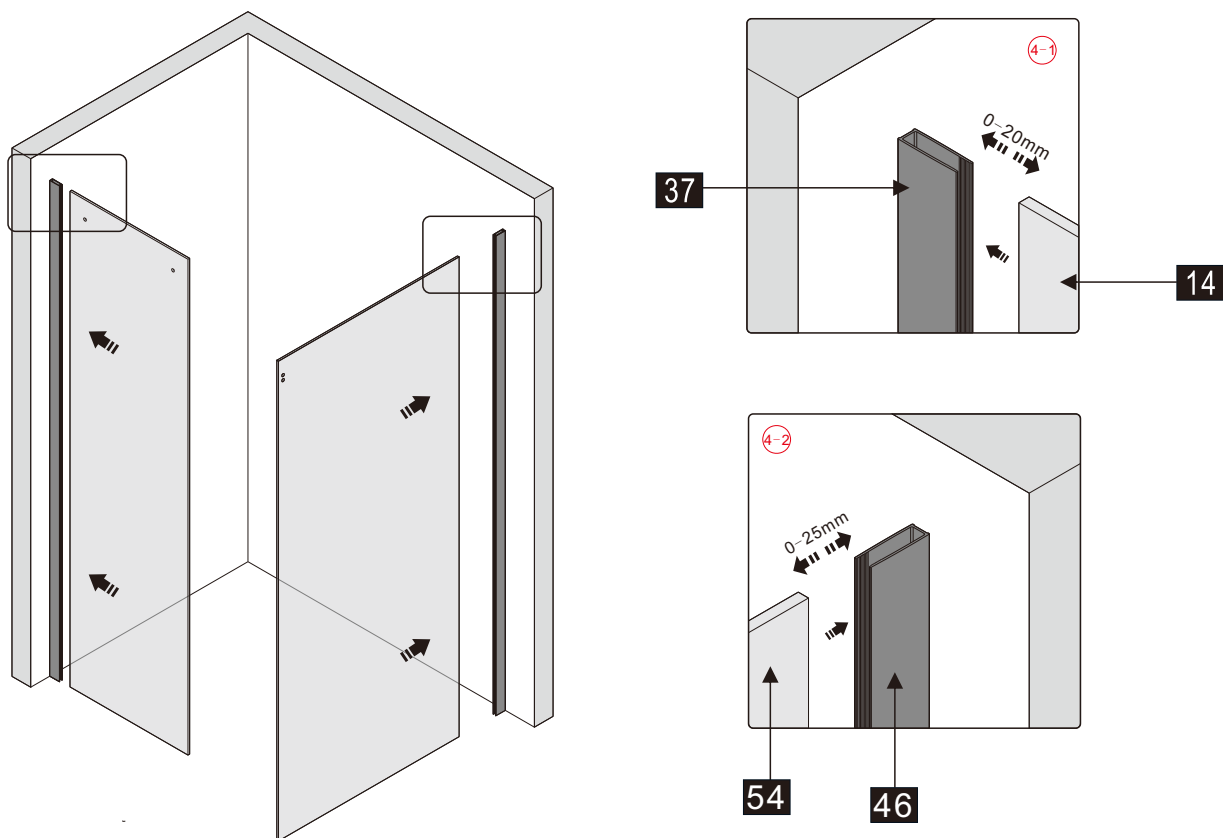

Note: Safety glass can not be re-worked.

■ Installation

Please read these instructions carefully before start of installation.

The wall post has up to 20mm of adjustment for out of true wall situations.

Ensure that the shower tray is fitted level and that after assembly of enclosure there is a full and continuous bead of sealant between the top of the shower tray and the title joint.

- (49) x 1

- (50) x 2

- (51) x 2

M5X14
- (52) x 1

- (53) x 1

- (54) x 1

- (55) x 4

- (56) x 4

ST4X35

This product is heavy and will require two people to install.

This product is heavy and will require two people to install.

This product is heavy and will require two people to install.

This product is heavy and will require two people to install.