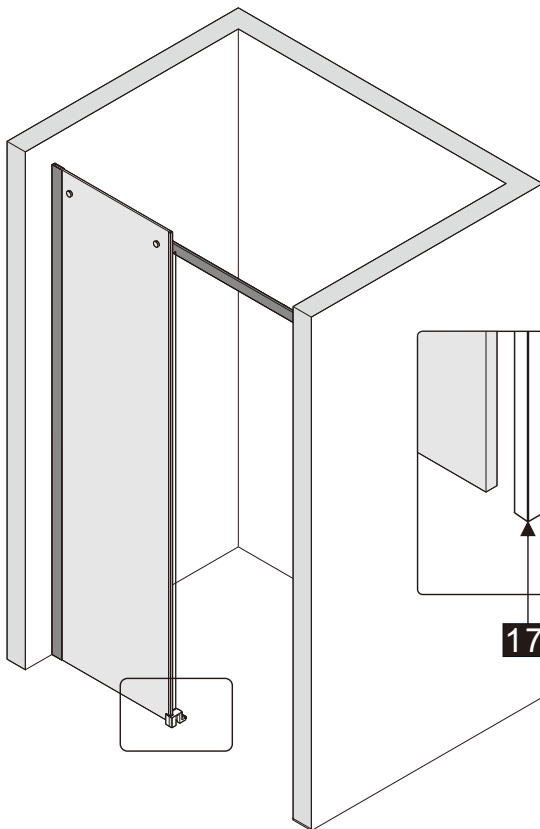

This product is heavy and will require two people to install.