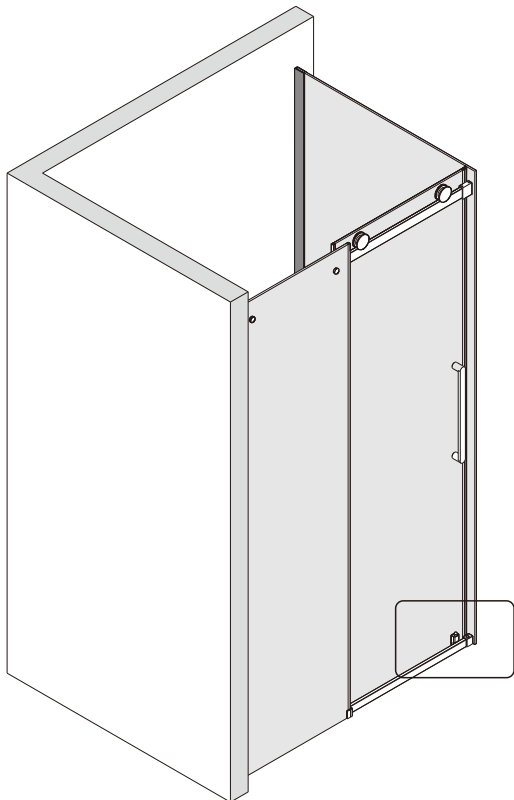

44

20

15

This product is heavy and will require two people to install.