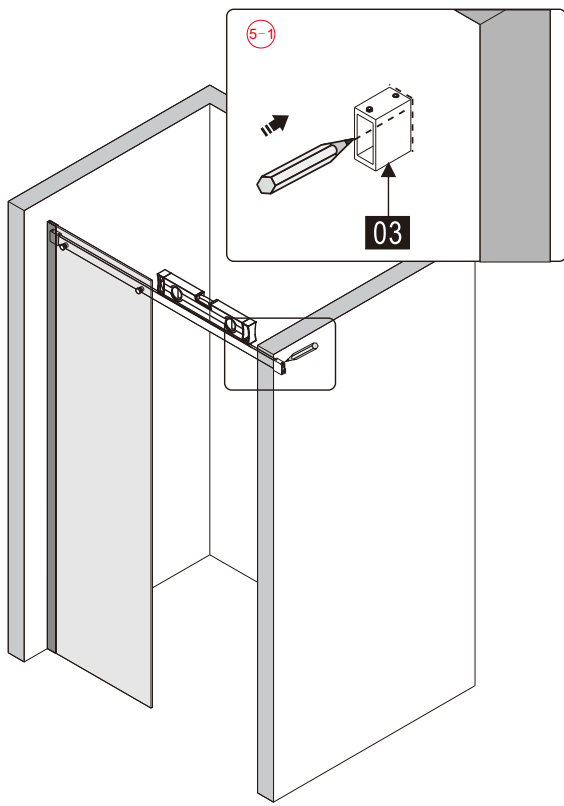

Note: Safety glass can not be re-worked.

■ Installation

Please read these instructions carefully before start of installation.

The wall post has up to 20mm of adjustment for out of true wall situations.

Ensure that the shower tray is fitted level and that after assembly of enclosure there is a full and continuous bead of sealant between the top of the shower tray and the title joint.

This product is heavy and will require two people to install.

This product is heavy and will require two people to install.

This product is heavy and will require two people to install.

This product is heavy and will require two people to install.