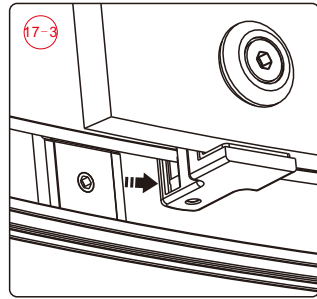

Note: Safety glass can not be re-worked.

■ Installation

Please read these instructions carefully before start of installation.

The wall post has up to 20mm of adjustment for out of true wall situations.

Ensure that the shower tray is fitted level and that after assembly of enclosure there is a full and continuous bead of sealant between the top of the shower tray and the title joint.

This product is heavy and will require two people to install.

44

20

15

This product is heavy and will require two people to install.

41

27

29