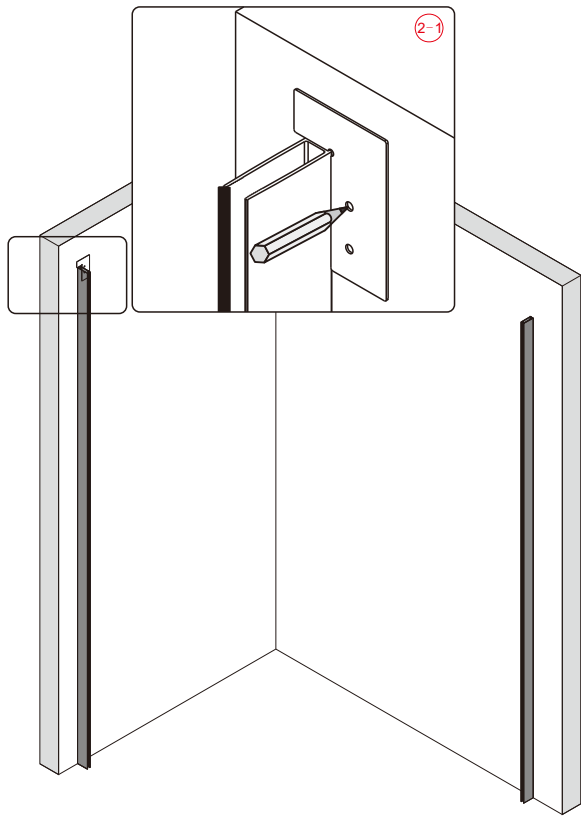

This product is heavy and will require two people to install.