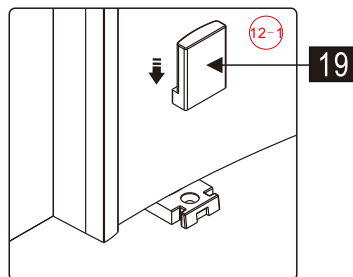

23

This product is heavy and will require two people to install.