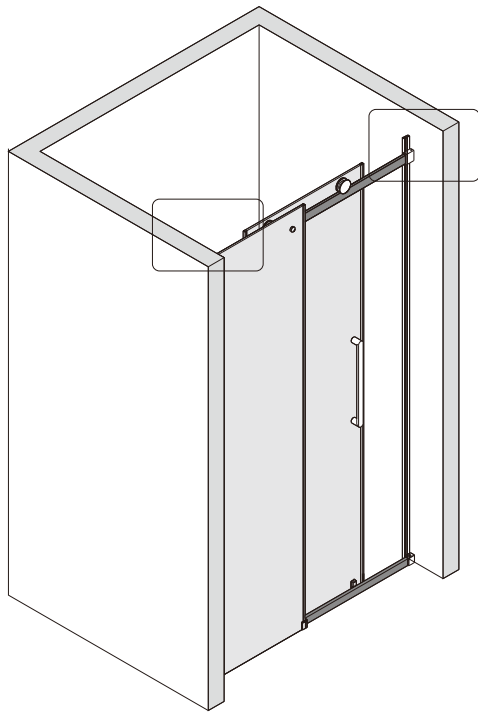

20

This product is heavy and will require two people to install.