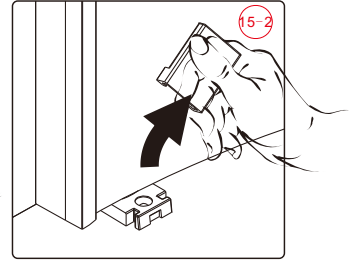

44

20

15

This product is heavy and will require two people to install.