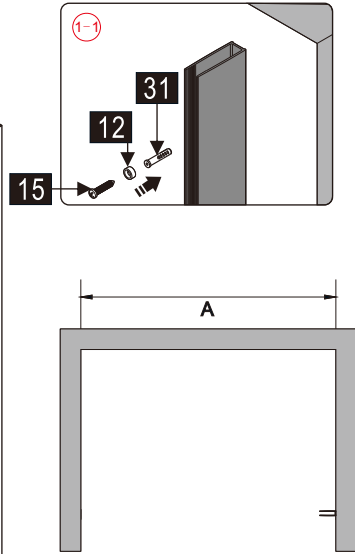

This product is heavy and will require two people to install.