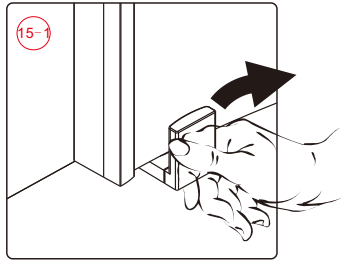

44

20

15

This product is heavy and will require two people to install.