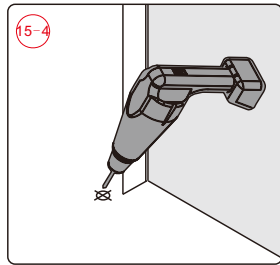

44

20

15

This product is heavy and will require two people to install.