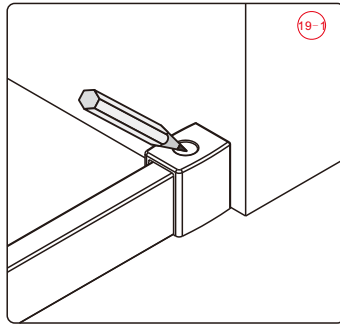

41

This product is heavy and will require two people to install.