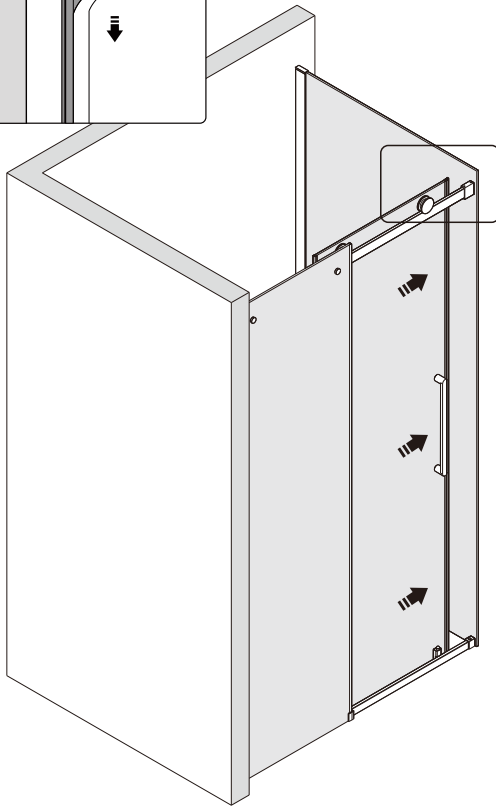

This product is heavy and will require two people to install.