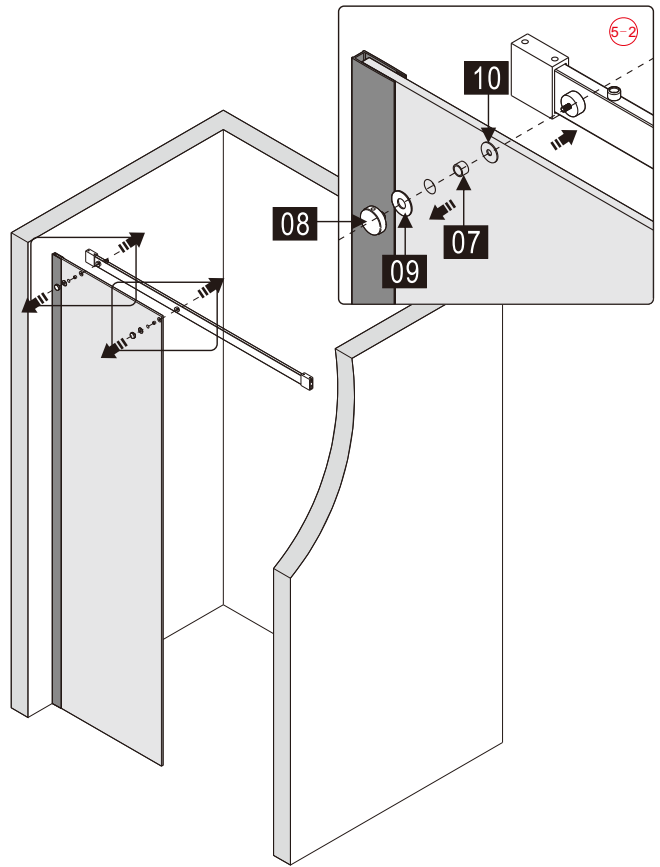

This product is heavy and will require two people to install.