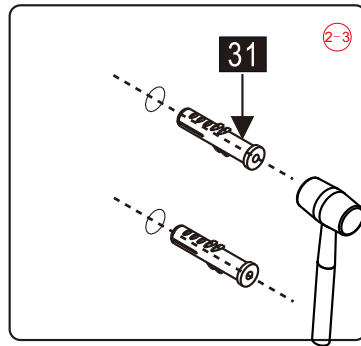

This product is heavy and will require two people to install.