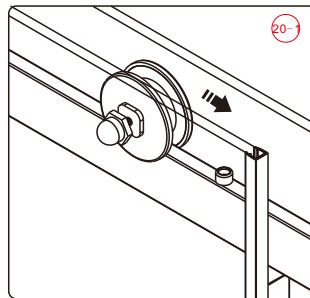

41

This product is heavy and will require two people to install.