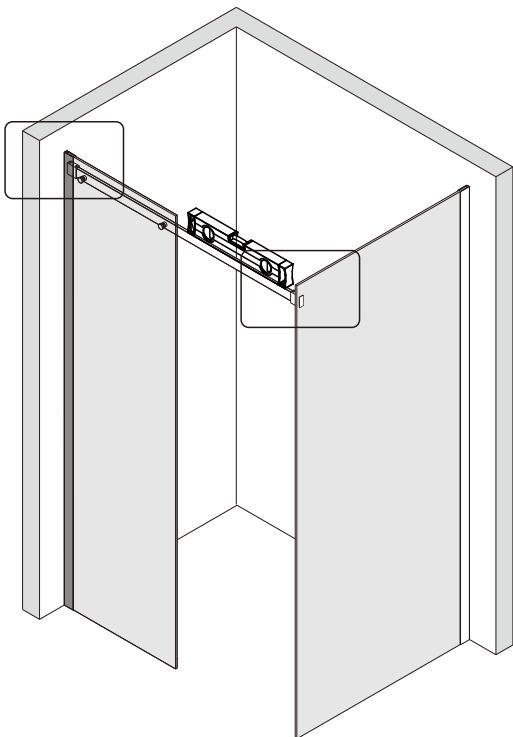

Note: Safety glass can not be re-worked.

■ Installation

Please read these instructions carefully before start of installation.

The wall post has up to 20mm of adjustment for out of true wall situations.

Ensure that the shower tray is fitted level and that after assembly of enclosure there is a full and continuous bead of sealant between the top of the shower tray and the title joint.

- (49) x 1

- (50) x 2

- (51) x 2

M5X14
- (52) x 1

- (53) x 1

- (54) x 1

- (55) x 4

- (56) x 4

ST4X35

This product is heavy and will require two people to install.

This product is heavy and will require two people to install.

This product is heavy and will require two people to install.

This product is heavy and will require two people to install.