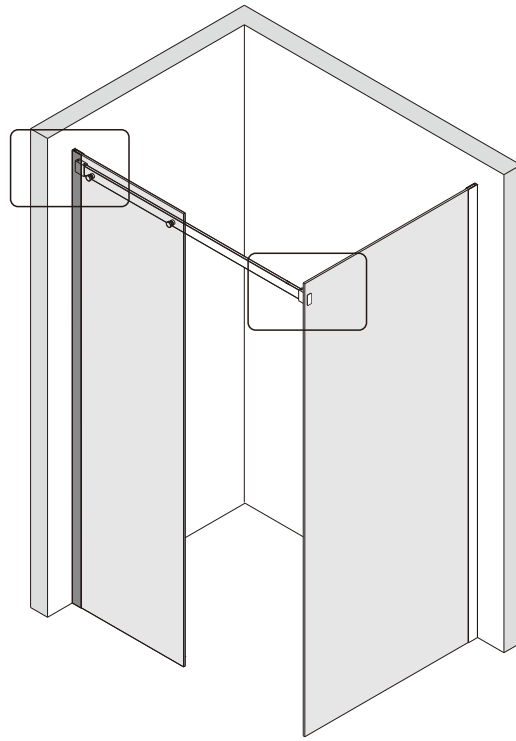

Note: Safety glass can not be re-worked.

■ Installation

Please read these instructions carefully before start of installation.

The wall post has up to 20mm of adjustment for out of true wall situations.

Ensure that the shower tray is fitted level and that after assembly of enclosure there is a full and continuous bead of sealant between the top of the shower tray and the title joint.

- (49) x 1

- (50) x 2

- (51) x 2

M5X14
- (52) x 1

- (53) x 1

- (54) x 1

- (55) x 4

- (56) x 4

ST4X35

This product is heavy and will require two people to install.

This product is heavy and will require two people to install.

This product is heavy and will require two people to install.

This product is heavy and will require two people to install.