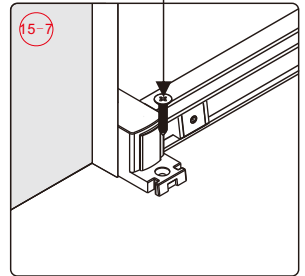

44

20

15

This product is heavy and will require two people to install.