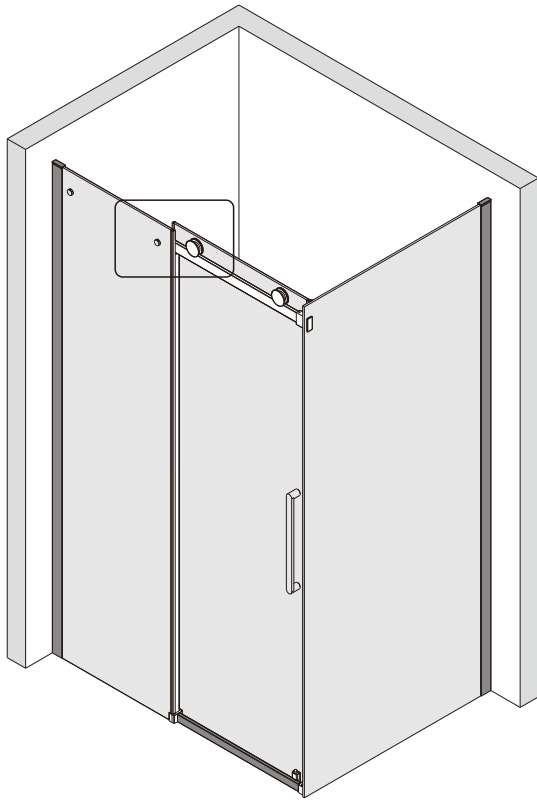

This product is heavy and will require two people to install.