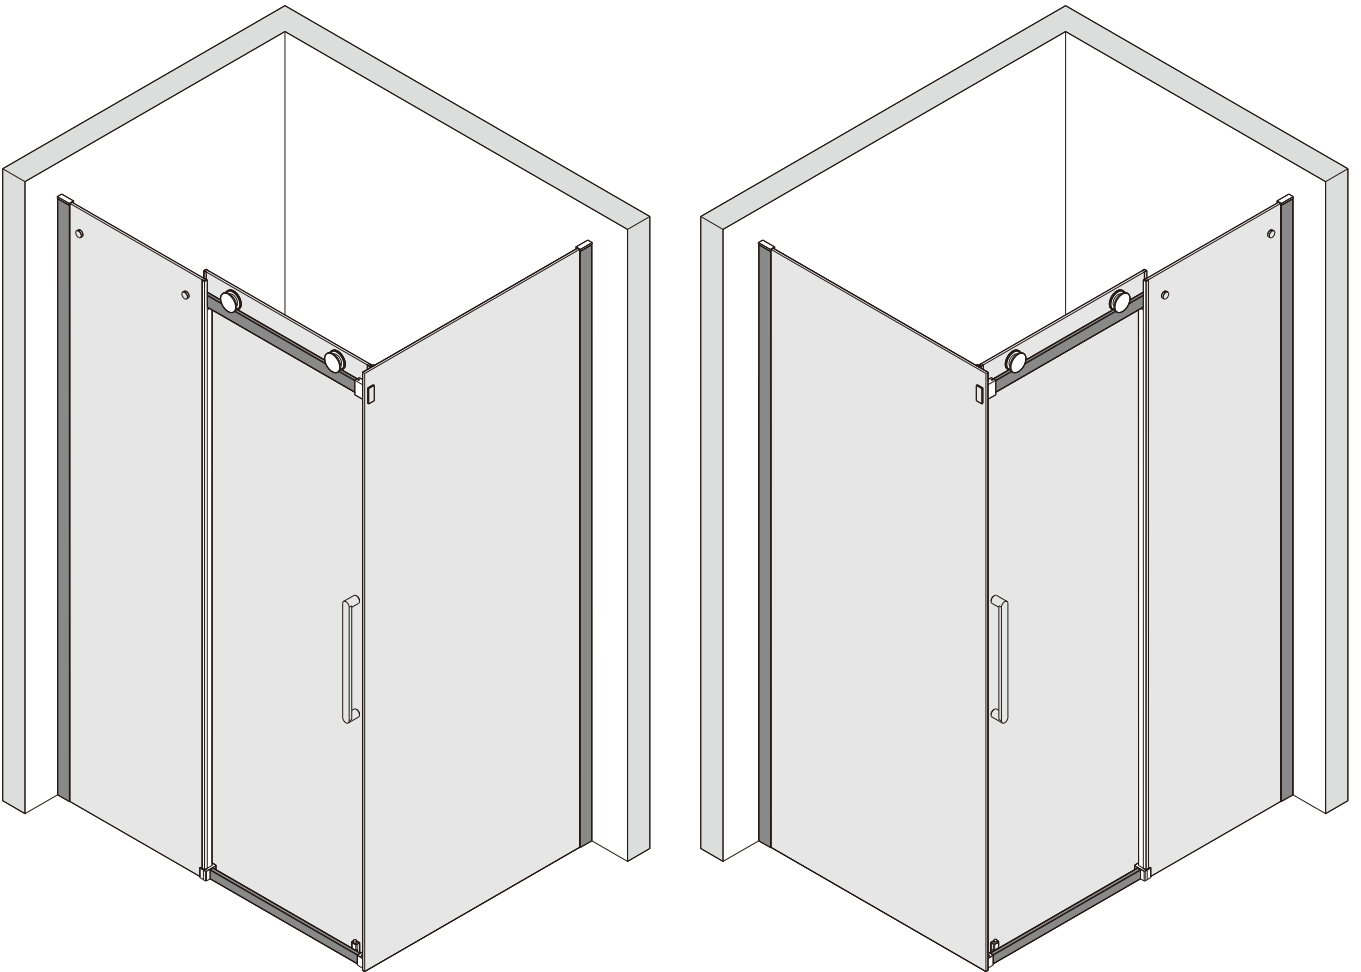

Installation instructions

(STYLUS-M-FIX)

15