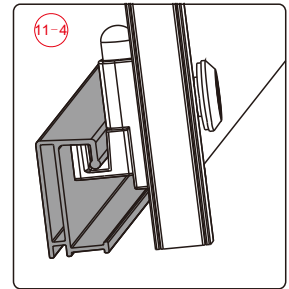

23

This product is heavy and will require two people to install.