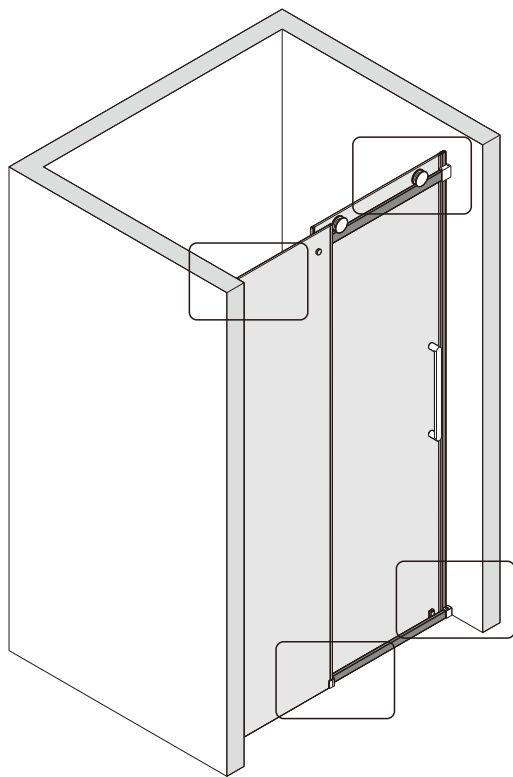

29

This product is heavy and will require two people to install.