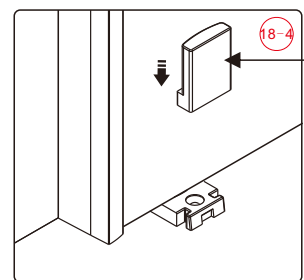

Note: Safety glass can not be re-worked.

■ Installation

Please read these instructions carefully before start of installation.

The wall post has up to 20mm of adjustment for out of true wall situations.

Ensure that the shower tray is fitted level and that after assembly of enclosure there is a full and continuous bead of sealant between the top of the shower tray and the title joint.

This product is heavy and will require two people to install.

44

20

15

This product is heavy and will require two people to install.

41

27

29