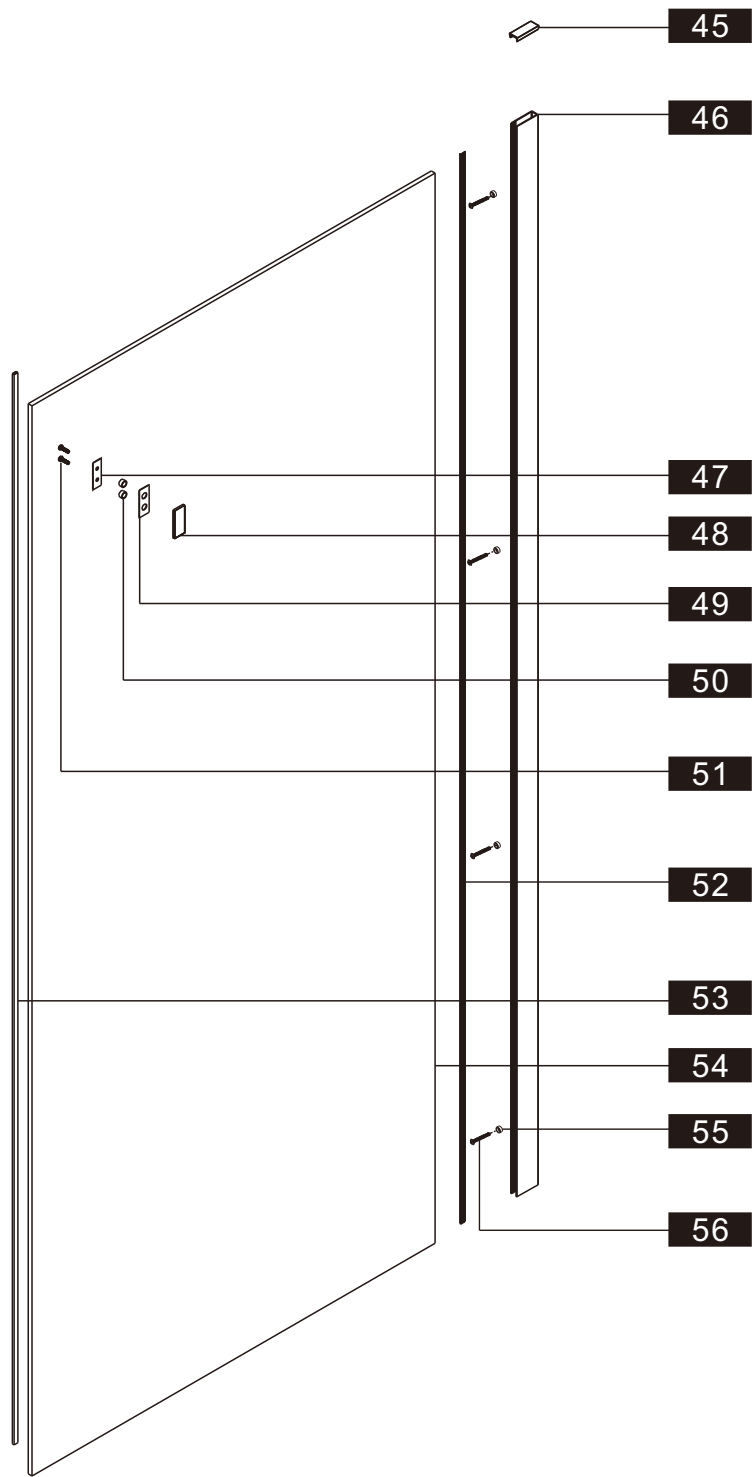

Note: Safety glass can not be re-worked.

■ Installation

Please read these instructions carefully before start of installation.

The wall post has up to 20mm of adjustment for out of true wall situations.

Ensure that the shower tray is fitted level and that after assembly of enclosure there is a full and continuous bead of sealant between the top of the shower tray and the title joint.

31

04

04

15

08

10

07

09

This product is heavy and will require two people to install.

Installation instructions

(STYLUS-M-FIX)

15

- (45) x 1

- (46) x 1

- (47) x 1

- (48) x 1

- (49) x 1

- (50) x 2

- (51) x 2

M5X14
- (52) x 1

- (53) x 1

- (54) x 1

- (55) x 4

- (56) x 4