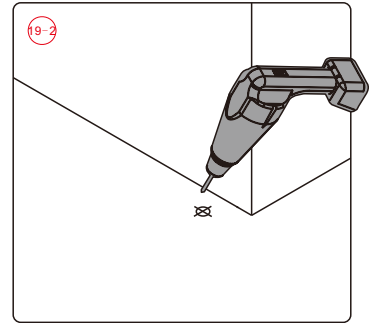

41

This product is heavy and will require two people to install.