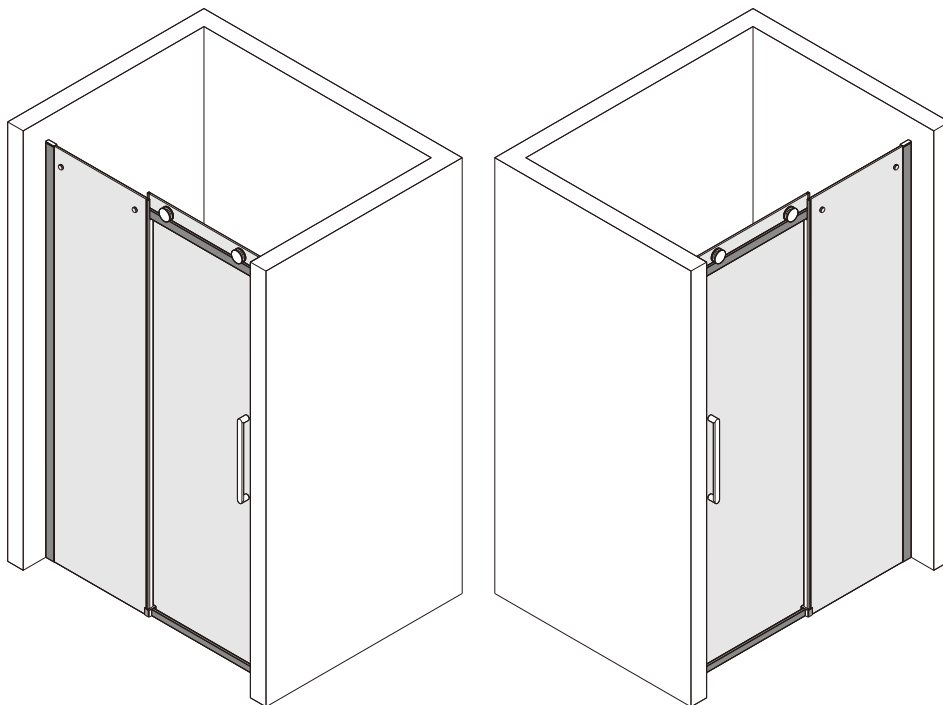

Installation instructions

(STYLUS-M-BF-1)

(STYLUS-M-BF-1+STYLUS-M-FIX)

■ General Information

Please inspect the product immediately upon receipt for transit damage, missing packs/parts or manufacturing fault. Damage reported later cannot be accepted. Please handle the product with care avoiding knocks and shock loading to all sides and edges of the glass.

Note: Safety glass can not be re-worked.

■ Installation

Please read these instructions carefully before start of installation.

The wall post has up to 20mm of adjustment for out of true wall situations.

Ensure that the shower tray is fitted level and that after assembly of enclosure there is a full and continuous bead of sealant between the top of the shower tray and the title joint.

Special care should be taken when drilling walls to avoid hidden pipes or electrical cables.

Note: This product is heavy and will require two people to install.

Please remove protective film from aluminium profiles before installation.