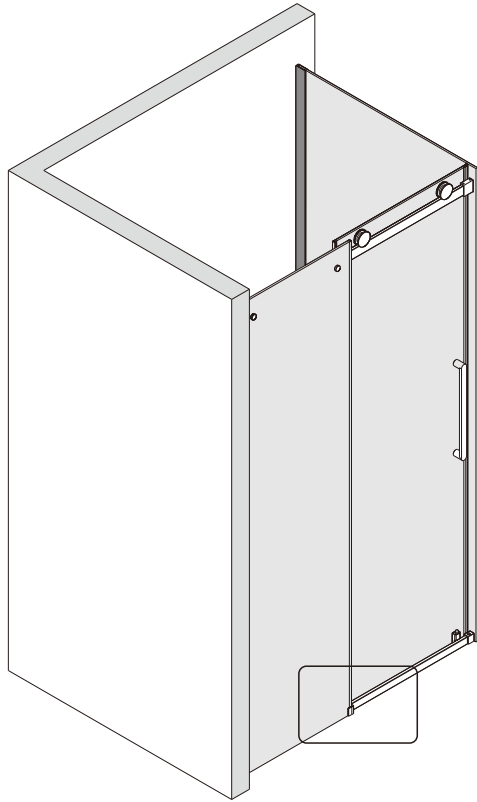

41

27

29

01

This product is heavy and will require two people to install.