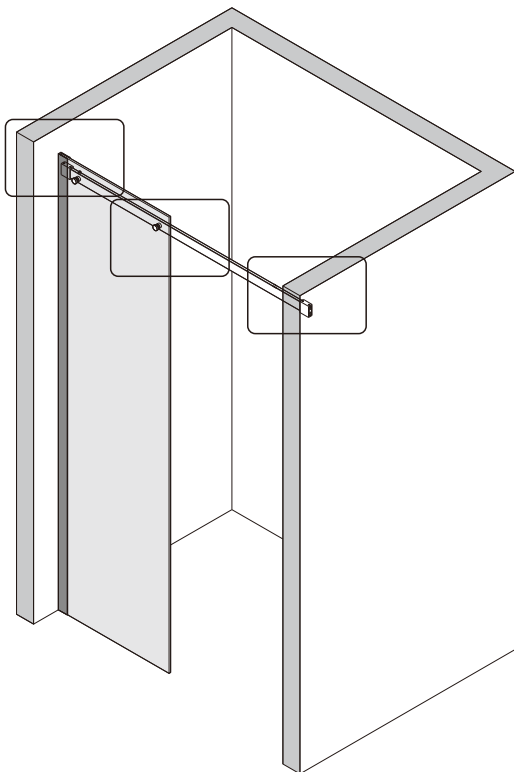

31

04

04

15

08

10

07

09

04

04

0-10mm

This product is heavy and will require two people to install.