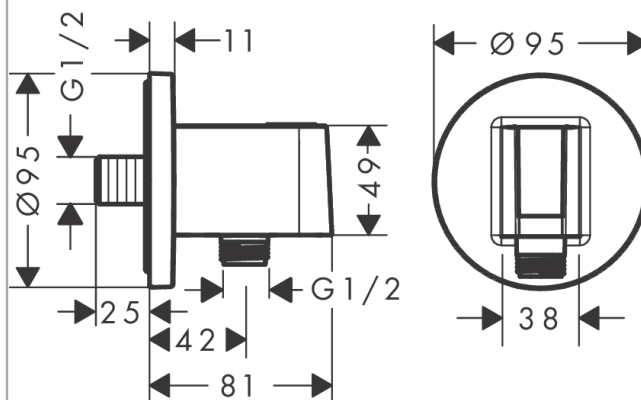

AXOR ShowerSolutions

Porter unit round

Finish: **Matt Black** Article Number: **36733670**

product features

- integrated support function
- metal housing with internal water supply made of plastic
- non-return valve
- connection type: G ½
- for shower hoses with a conical nut
- metal housing with internal water supply made of plastic

Product image

Scale drawing

AXOR ShowerSolutions

Porter unit round

Finish: **Matt Black** Article Number: **36733670**

Exploded Drawing

Year of production: >07/22

AXOR ShowerSolutions

Porter unit round

Finish: **Matt Black** Article Number: **36733670**

Spare part list

Year of production: >07/22

Pos.		Article Number	PC	PU
1	mounting set	96179000	4	1
2	connecting thread G½	98933000	11	1
3	O-ring 11x2	98127000	1	1
4	seal	97530000	2	1
5	escutcheon	94696670	61	1
6	seal	94694000	1	1
7	shower holder, assy	94695670	63	1
8	null	93841000	1	1
9	set of non return valves DW 15	94074000	5	1