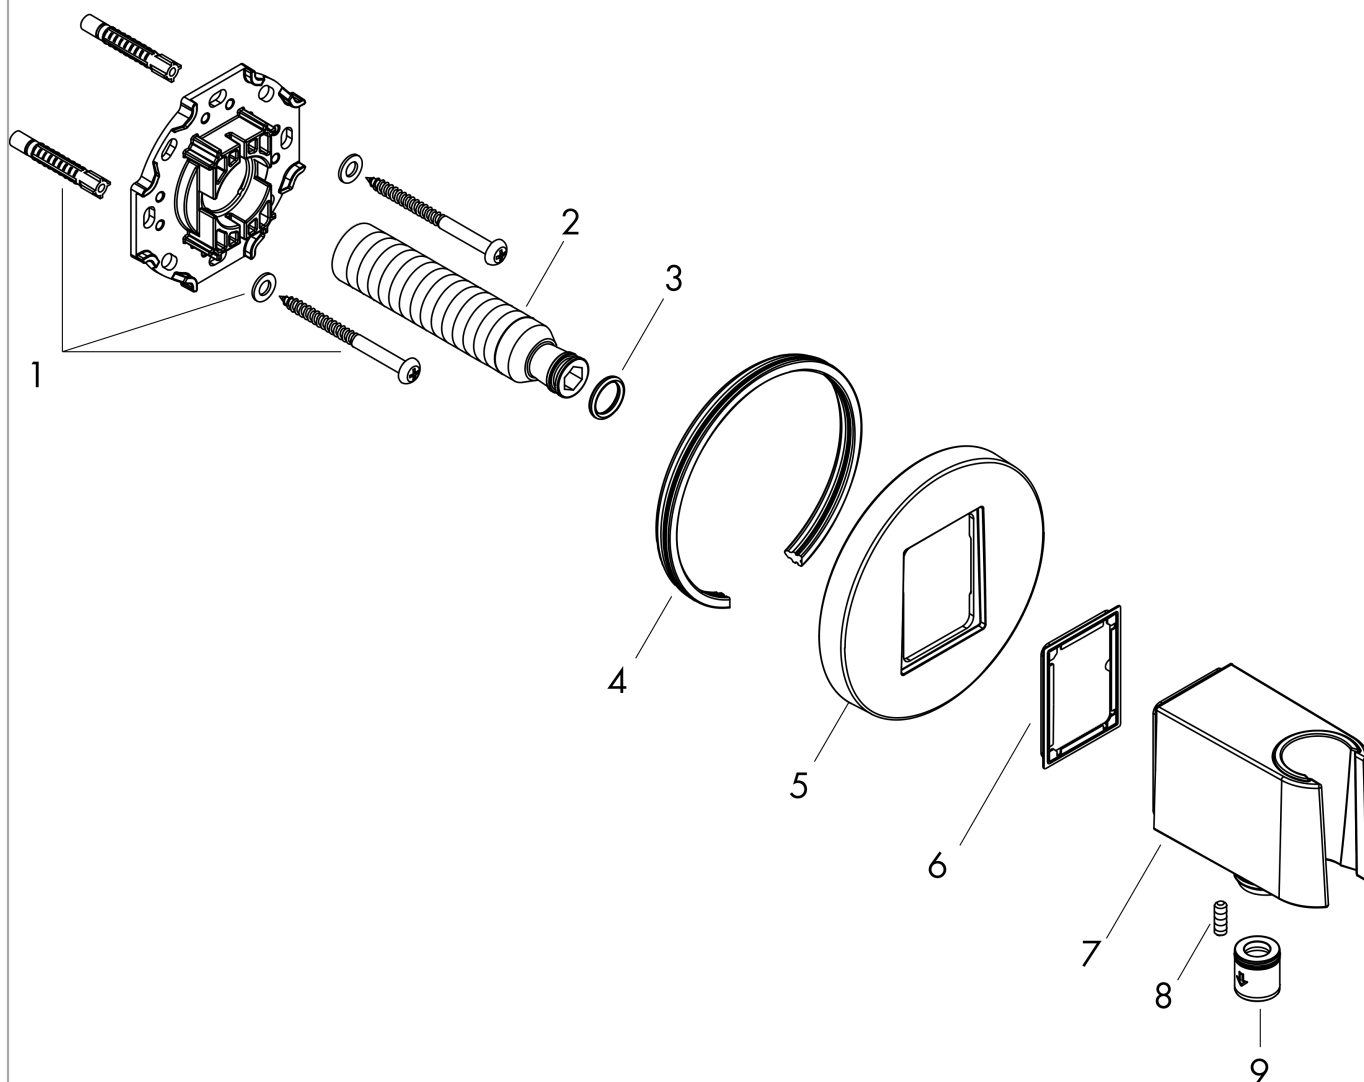

AXOR ShowerSolutions

Porter unit round

Finish: **Matt Black** Article Number: **36733670**

product features

- integrated support function
- metal housing with internal water supply made of plastic
- non-return valve
- connection type: G ½
- for shower hoses with a conical nut
- metal housing with internal water supply made of plastic

Product image

Scale drawing

AXOR ShowerSolutions

Porter unit round

Finish: **Matt Black** Article Number: **36733670**

Exploded Drawing

Year of production: >07/22

AXOR ShowerSolutions

Porter unit round

Finish: **Matt Black** Article Number: **36733670**

Spare part list

Year of production: >07/22

Pos.		Article Number	PC	PU
1	mounting set	96179000	4	1
2	connecting thread G½	98933000	11	1
3	O-ring 11x2	98127000	1	1
4	seal	97530000	2	1
5	escutcheon	94696670	61	1
6	seal	94694000	1	1
7	shower holder, assy	94695670	63	1
8	null	93841000	1	1
9	set of non return valves DW 15	94074000	5	1