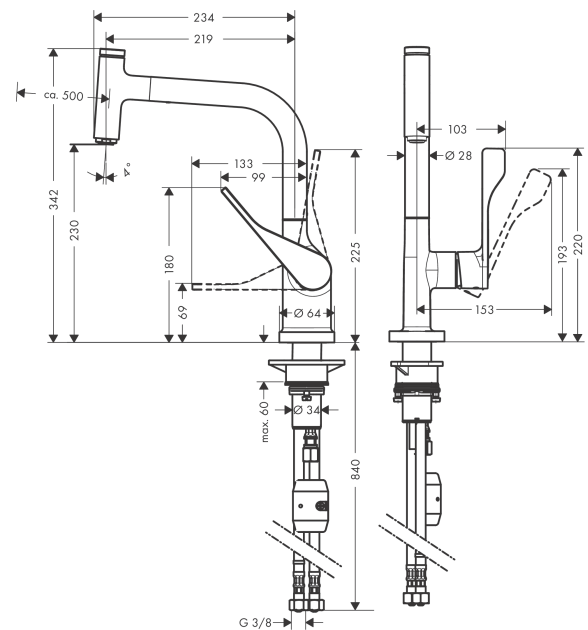

Scale drawing