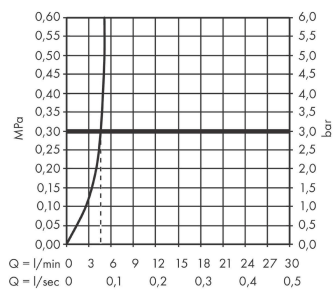

AXOR Citterio
Single lever kitchen mixer 230 with pull-out spout EcoSmart
Finish: **Matt Black** Article Number: **39864670**

Flowchart