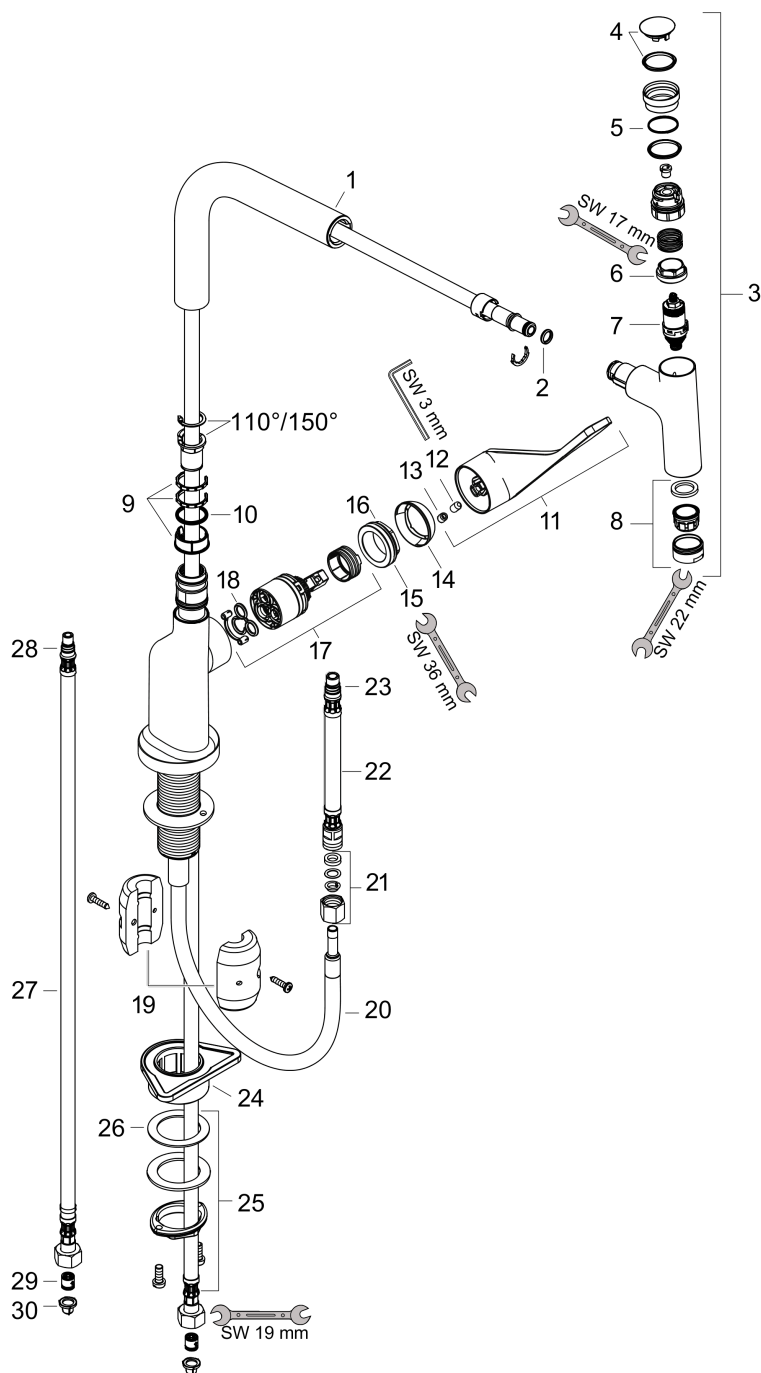

AXOR Citterio
Single lever kitchen mixer 230 with pull-out spout EcoSmart
 Finish: **Matt Black** Article Number: **39864670**

product features

- ComfortZone 230
- swivel range adjustable in 2 steps to 110° or 150°
- normal spray
- Select button for a comfortable start/stop of the water flow
- MagFit magnetic shower support
- connection dimension: DN15
- maximum flow rate at 3 bar: 5 l/min
- ceramic cartridge
- connection type: G 3/8 connections
- temperature limitation adjustable
- integrated non-return valve
- suitable for continuous flow water heaters
- extension length up to 50 cm
- EU taxonomy: max. 6 l/min - Substantial Contribution (SC) possible

Exploded Drawing

Year of production: >10/20

AXOR Citterio
Single lever kitchen mixer 230 with pull-out spout EcoSmart
 Finish: **Matt Black** Article Number: **39864670**

Spare part list

Year of production: >10/20

Pos.		Article Number	PC	PU
1	spout cpl.	92583670	62	1
2	O-ring 8x2	98112000	1	1
3	handspray	93562670	0	-
4	cover	92566670	55	1
5	O-ring 19x1,5	95962000	1	1
6	nut	92567000	6	1
7	shut off unit	98463000	10	1
8	aerator M24x1 (5 l/min)	13185670	56	1
9	set of lever collars	98365000	3	1
10	O-ring 21x2,5	98211000	1	1
11	handle	39891670	64	1
12	hollow set screw M6x10 DIN 916	96029000	1	1
13	screw cover	96338000	1	1
14	flange	98603670	57	1
15	nut	96461000	8	1
16	O-Ring 32x2	98193000	1	1
17	cartridge, assy	95646001	13	1
18	seal	95008000	3	1
19	weight	92500000	9	1
20	hose 1,50 m	92569000	12	1
21	squeezing connection	96099000	3	1
22	connection hose 600 mm M10x1	92568000	11	1
23	O-ring 8x1,75	97827000	1	1
24	support	97523000	2	1
25	fixing set (Ø 34)	95049000	5	1
26	lever collar	97548000	1	1
27	connection hose 900 mm M8x0,75 G3/8	95372000	8	1
28	O-ring 7x1,5	98422000	1	1
29	non return valve DW 10	96456000	3	1
30	filter packing	95291000	4	1
a	Grease	90920000	5	1