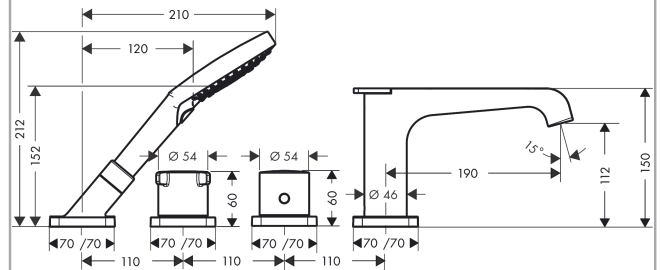

AXOR Citterio E

4-hole tile mounted thermostatic bath mixer

Finish: **Matt Black** Article Number: **36410670**

product features

- consists of: 4-hole tile mounted bath mixer, hand shower, Secuflex hose set
- projection 190 mm
- 2 functions
- diversion between outlets via diverter knob
- spray type mixer: laminar spray
- spray type hand shower: Rain, RainAir, WhirlAir
- maximum pull-out length of hand shower: 1.10 m
- maximum flow rate at 3 bar: 20 l/min
- flow rate for bath spout at 3 bar: 20 l/min
- flow rate of hand shower at 3 bar: 14 l/min
- min. operating pressure: 1 bar
- max. operating pressure: 10 bar
- Safety stop at 40 °C
- temperature limitation adjustable
- non-return valve
- with automatic resetting
- with silencer
- connection dimension: DN15
- connection type: basic set

Technology

AXOR Citterio E
4-hole tile mounted thermostatic bath mixer
 Finish: **Matt Black** Article Number: **36410670**

Product image

Scale drawing

Flowchart