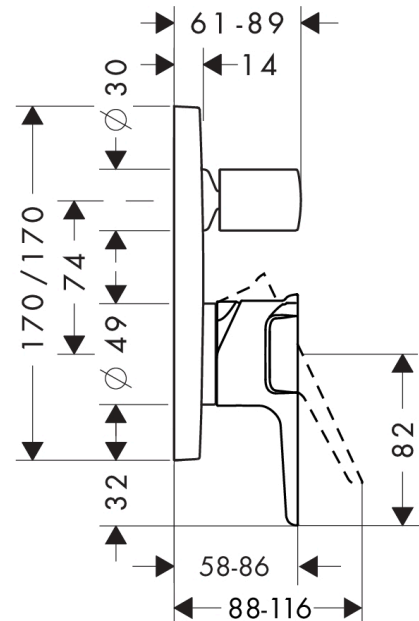

AXOR Citterio E
Single lever bath mixer for concealed installation
 Finish: **Matt Black** Article Number: **36455670**

product features

- 2 functions
- flow rate upper outlet: 21 l/min
- flow rate lower outlet: 29 l/min
- maximum flow rate at 3 bar: 29 l/min
- ceramic cartridge
- temperature limitation adjustable
- diverter with automatic resetting
- with silencer
- suitable for continuous flow water heaters
- connection type: basic set
- wall-mounted
- min. operating pressure: 1 bar
- max. operating pressure: 10 bar

Product image

Scale drawing

AXOR Citterio E
Single lever bath mixer for concealed installation
 Finish: **Matt Black** Article Number: **36455670**

Flowchart