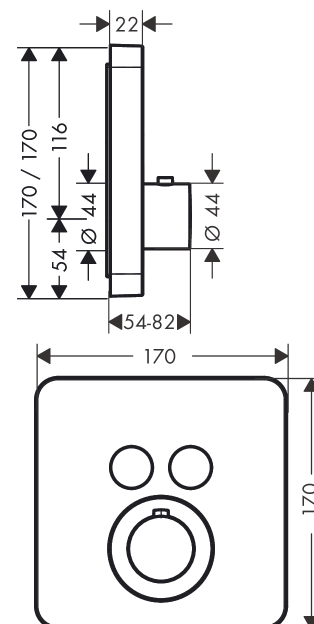

**AXOR ShowerSolutions**  
**Thermostat for concealed installation softsquare for 2 functions**  
 Finish: **Matt Black** Article Number: **36707670**

**product features**

- 2 functions
- simultaneous use of several outlets
- Select push-button on/off control for 2 outlets
- thermostat cartridge
- maximum flow rate at 3 bar: 29,7 l/min
- flow rate upper outlet: 25 l/min
- flow rate lower outlet: 23 l/min
- flow rate by simultaneous use of all outlets: 29,7 l/min
- Safety stop at 40 °C
- temperature limitation adjustable
- connection type: basic set
- thermostat is delivered with buttons hand shower and Rain large

**Technology**

**Product image**

**Scale drawing**

**AXOR ShowerSolutions**  
**Thermostat for concealed installation softsquare for 2 functions**  
 Finish: **Matt Black** Article Number: **36707670**

## Spare part list

Year of production: >10/16

Pos.		Article Number	PC	PU
35	symbol tub	93577610	4	1
36	symbol body shower	93578610	4	1
37	symbol ON/OFF	93579610	4	1
a	concealed item	01800180	98	1
b	adapter for exchanged connections	93181000	18	1
c	fixation set	96615000	98	1