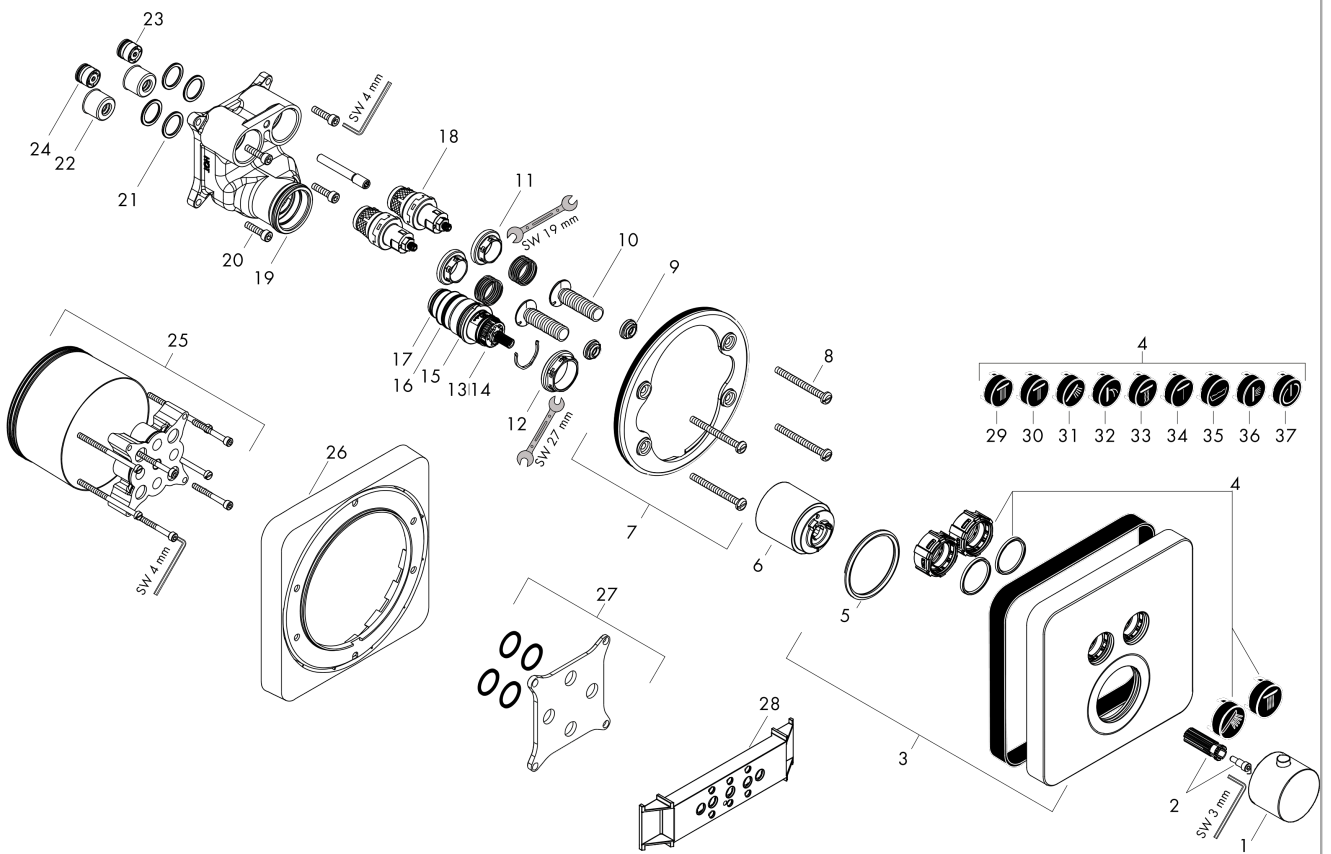

AXOR ShowerSolutions
Thermostat for concealed installation softsquare for 2 functions
Finish: **Matt Black** Article Number: **36707670**

Exploded Drawing

Year of production: >10/16

AXOR ShowerSolutions
Thermostat for concealed installation softsquare for 2 functions
Finish: **Matt Black** Article Number: **36707670**

Spare part list

Year of production: >10/16

Pos.		Article Number	PC	PU
1	handle for thermostat	92840000	15	1
2	handle fixing set	95843000	3	1
3	escutcheon 170 / 170 mm	93029000	18	1
4	set of symbols	92544610	15	1
5	O-Ring 48x3	95508000	1	1
6	sleeve	92216000	8	1
7	holder for escutcheon	98793000	9	1
8	set of fixing screws	96454000	3	1
9	nut and flange	92696000	5	1
10	Select-adapter	92219000	2	1
11	nut	98368000	4	1
12	nut	98913000	6	1
13	thermostat cartridge	98282000	14	1
14	cartridge for exchanged connections	92373000	18	1
15	O-ring 25x2,5	92146000	3	1
16	O-ring 25x1,5	98146000	1	1
17	O-ring 20x1,5	98197000	1	1
18	shut off unit	95758000	14	1
19	O-ring 36x2	98156000	1	1
20	set of screws	96525000	3	1
21	O-ring 16x2	98133000	1	1
22	noise reduction	94073000	7	1
23	non return valve	97980000	5	1
24	non return valve (pressure-resistant up to 2 MPa)	92594000	5	1
25	extension 25 mm	13595000	98	1
26	extension 22 mm	98860000	98	1
27	compensation set 1°	95521000	16	1
28	fit-up aid	92540000	98	1
29	symbol head shower Rain large	93571610	4	1
30	symbol head shower Rain small	93572610	4	1
31	symbol handshower	93573610	4	1
32	symbol Flood jet	93574610	4	1
33	symbol Whirl	93575610	4	1
34	symbol Mono	93576610	4	1