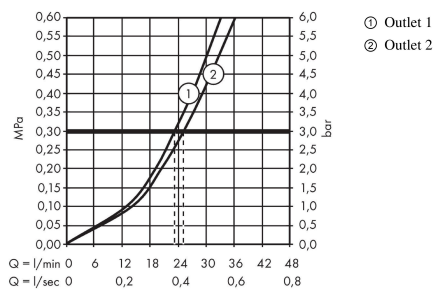

AXOR ShowerSolutions
Thermostat for concealed installation softsquare for 2 functions
Finish: **Matt Black** Article Number: **36707670**

Flowchart