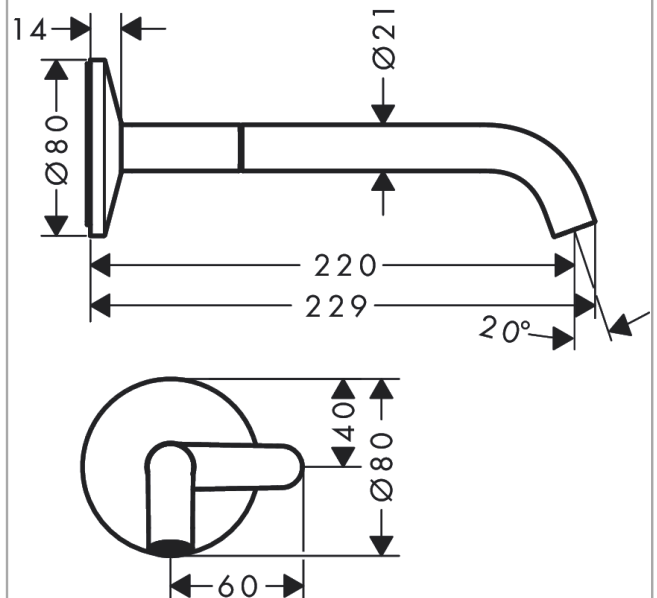

AXOR One

Basin mixer for concealed installation wall-mounted Select with spout 220 mm

Finish: **Matt White** Article Number: **48112700**

product features

- consists of: basin mixer for concealed installation wall-mounted, waste set
- projection: 220 mm
- handle variant: Select
- spray type: normal spray
- maximum flow rate at 3 bar: 5 l/min
- Select cartridge with temperature control
- suitable for continuous flow water heaters
- non-closing waste set
- connection type: basic set
- connection dimension: DN15
- EU taxonomy: max. 6 l/min - Substantial Contribution (SC) possible

Technology

Design awards

Product image

Scale drawing

AXOR One

Basin mixer for concealed installation wall-mounted Select with spout 220 mm

Finish: **Matt White** Article Number: **48112700**

Flowchart