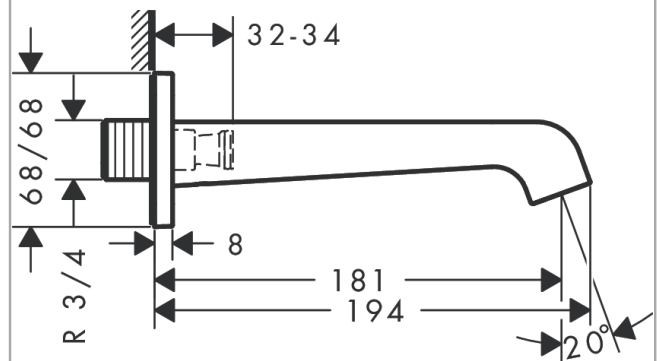

AXOR Citterio E

Bath spout

Finish: **Matt Black**

Article Number: **36425670**

product features

- 1 function
- connection type: G 3/4
- projection: 181 mm
- maximum flow rate at 3 bar: 23 l/min
- spray type: laminar spray

Product image

Scale drawing

Flowchart

Q = l/min 0 3 6 9 12 15 18 21 24 27 30
Q = l/sec 0 0,1 0,2 0,3 0,4 0,5

The consumption was measured in combination with the appropriate fittings (thermostat/mixer/ in-wall valve) to reflect actual application in practice.