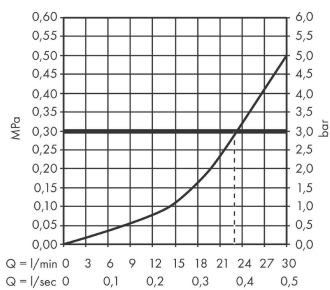

AXOR Citterio E

Bath spout

Finish: **Matt Black**

Article Number: **36425670**

product features

- 1 function
- connection type: G 3/4
- projection: 181 mm
- maximum flow rate at 3 bar: 23 l/min
- spray type: laminar spray

Product image

Scale drawing

Flowchart

Q = l/min 0 3 6 9 12 15 18 21 24 27 30
Q = l/sec 0 0,1 0,2 0,3 0,4 0,5

The consumption was measured in combination with the appropriate fittings (thermostat/mixer/ in-wall valve) to reflect actual application in practice.