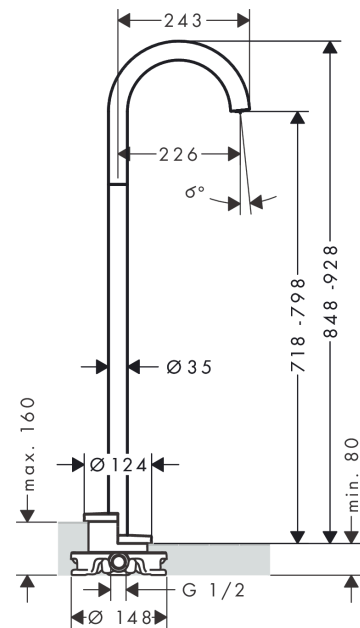

**AXOR Uno**  
**Bath spout curved floor-standing**  
 Finish: **Matt White** Article Number: **38412700**

### product features

- 1 function
- connection type: basic set
- projection: 226 mm
- free-standing installation
- maximum flow rate at 3 bar: 18 l/min
- spray type: normal spray

### Scale drawing

**AXOR Uno**  
**Bath spout curved floor-standing**  
Finish: **Matt White** Article Number: **38412700**