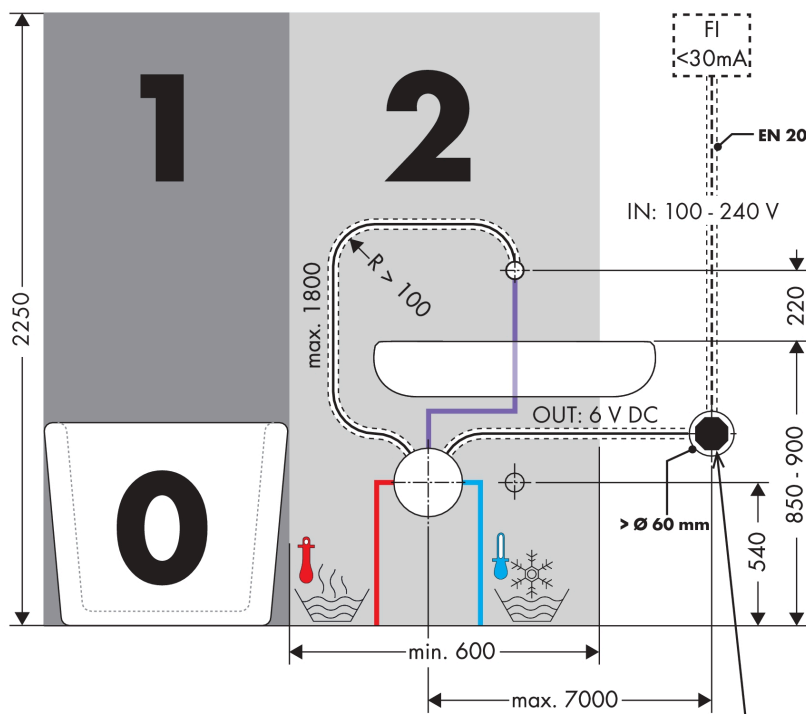

AXOR Uno
Electronic basin mixer for concealed installation wall-mounted with spout 165 mm
Finish: **Matt White** Article Number: **38119700**

Installation examples