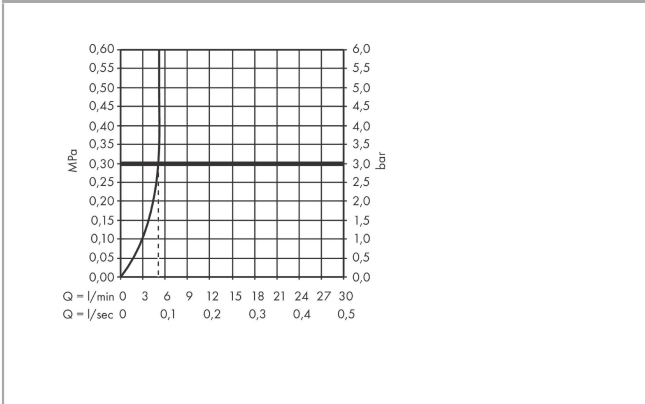

AXOR Uno
Electronic basin mixer for concealed installation wall-mounted with spout 165 mm
Finish: **Matt White** Article Number: **38119700**

Product image

Scale drawing

Flowchart