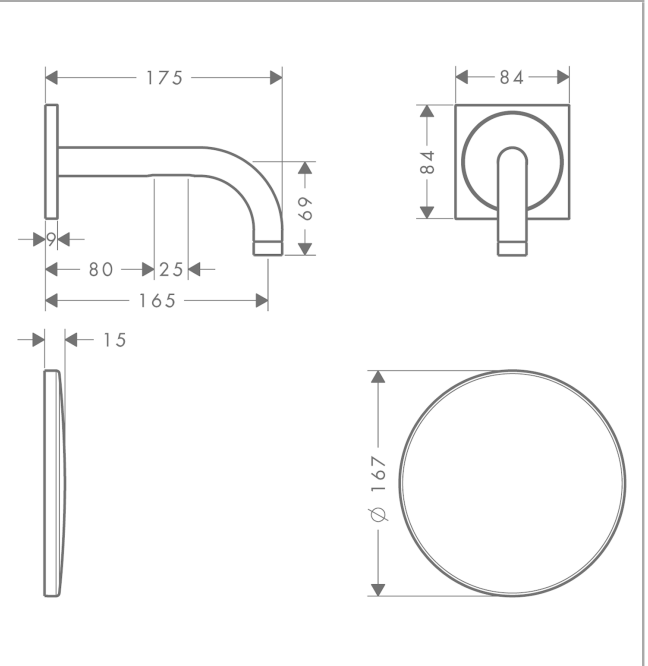

AXOR Uno

Electronic basin mixer for concealed installation wall-mounted with spout 165 mm

Finish: **Matt White** Article Number: **38119700**

product features

- projection: 165 mm
- spray type: normal spray
- maximum flow rate at 3 bar: 5 l/min
- temperature adjustable via basic set
- infrared sensor technology
- automatic environmental adjustment of infrared sensor
- adjustable optical range of infrared sensor (5 settings)
- 230 V / 50 Hz mains connection
- running time: 10 s
- hygiene rinse activatable (automatic water flow)
- frequency of hygiene rinse: 24 h
- flushing time hygiene rinse: 10 s
- permanent rinse activatable (single water flow for 180 seconds, suitable for thermal disinfection)
- cleaning mode: manual water stop for washbasin cleaning
- TÜV certified
- dirt filters in the connection hoses
- for ideal function please note a minimum distance of 140 mm from the aerators center to the back rim of the wash basin
- EU taxonomy: max. 6 l/min - Substantial Contribution (SC) possible

Technology

AXOR Uno
Electronic basin mixer for concealed installation wall-mounted with spout 165 mm
 Finish: **Matt White** Article Number: **38119700**

Product image

Scale drawing

Flowchart

AXOR Uno
Electronic basin mixer for concealed installation wall-mounted with spout 165 mm
 Finish: **Matt White** Article Number: **38119700**