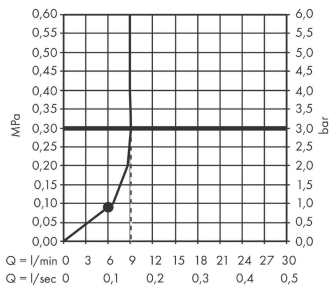

AXOR One
Shower set 75 1jet EcoSmart with wall connection
 Finish: **Matt White** Article Number: **48791700**

product features

- consists of: hand shower, shower bar, shower hose, slider, wall connector
- shower head size: 73 mm
- spray type: PowderRain
- maximum flow rate at 3 bar: 9,1 l/min
- minimum flow pressure: 0,8 bar
- operating pressure: min. 1.5 bar/max. 6 bar
- metal hand shower holder
- wall mounting: screw fastening
- wall supports of metal
- profile pipe: round
- shower bar diameter: 25 mm
- drilling distance 929 mm
- shower hose with conical nut on both ends
- pivot connector prevents hose from tangling

Technology

Design awards

Product image

Scale drawing

AXOR One
Shower set 75 1jet EcoSmart with wall connection
 Finish: **Matt White** Article Number: **48791700**

Flowchart

The consumption was measured in combination with the appropriate fittings (thermostat/mixer/
 in-wall valve) to reflect actual application in practice.