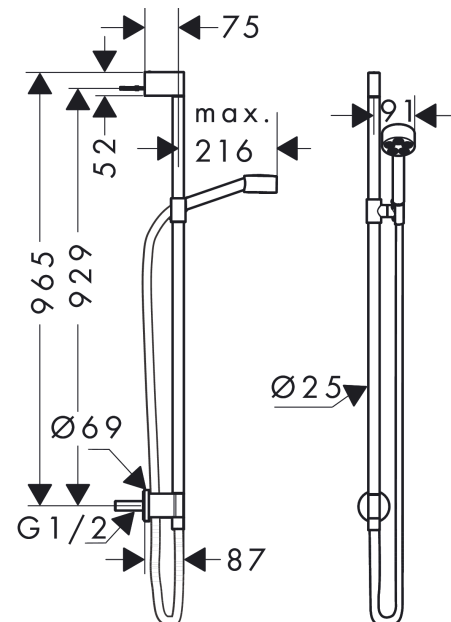

AXOR One
Shower set 75 1jet EcoSmart with wall connection
 Finish: **Matt White** Article Number: **48791700**

product features

- consists of: hand shower, shower bar, shower hose, slider, wall connector
- shower head size: 73 mm
- spray type: PowderRain
- maximum flow rate at 3 bar: 9,1 l/min
- minimum flow pressure: 0,8 bar
- operating pressure: min. 1.5 bar/max. 6 bar
- metal hand shower holder
- wall mounting: screw fastening
- wall supports of metal
- profile pipe: round
- shower bar diameter: 25 mm
- drilling distance 929 mm
- shower hose with conical nut on both ends
- pivot connector prevents hose from tangling

Technology

Design awards

Product image

Scale drawing

AXOR One
Shower set 75 1jet EcoSmart with wall connection
 Finish: **Matt White** Article Number: **48791700**

Flowchart

The consumption was measured in combination with the appropriate fittings (thermostat/mixer/
 in-wall valve) to reflect actual application in practice.

AXOR One
Shower set 75 1jet EcoSmart with wall connection
Finish: **Matt White** Article Number: **48791700**

Installation examples