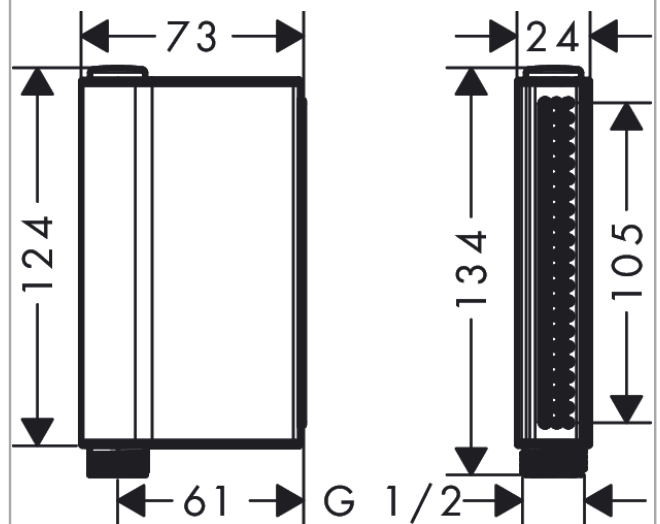

### product features

- shower head size: 124 x 24 mm
- spray type: Rain, flood spray
- convenient spray selection via Select button
- maximum flow rate at 3 bar: 12 l/min
- minimum flow pressure: 2,4 bar
- with internal water conduction
- rinseable screen seal
- connection thread G 1/2
- suitable for continuous flow water heaters
- not recommended for rim-/ tile-mounted mixers

### Scale drawing

**AXOR One**  
**Hand shower 2jet**  
Finish: **Matt White** Article Number: **45720700**